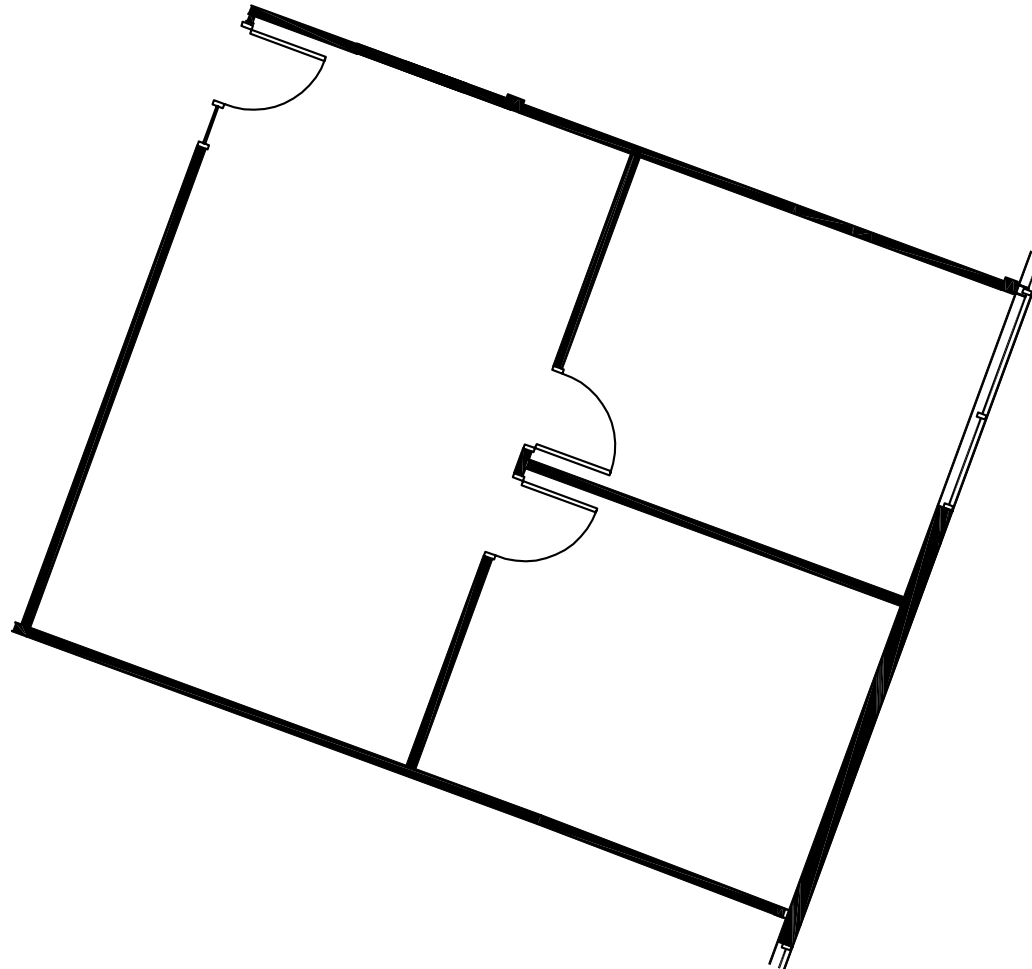

# 1020 North Milwaukee Avenue

DEERFIELD EXECUTIVE CENTER

Suite 265 | 917 SF

**LARRY MEYER**  
O: 847.330.1300 C: 847.212.3220  
lmeyer@marcrealty.com

**ALAN RAPHAELI**  
847.330.1300  
araphaeli@marcrealty.com