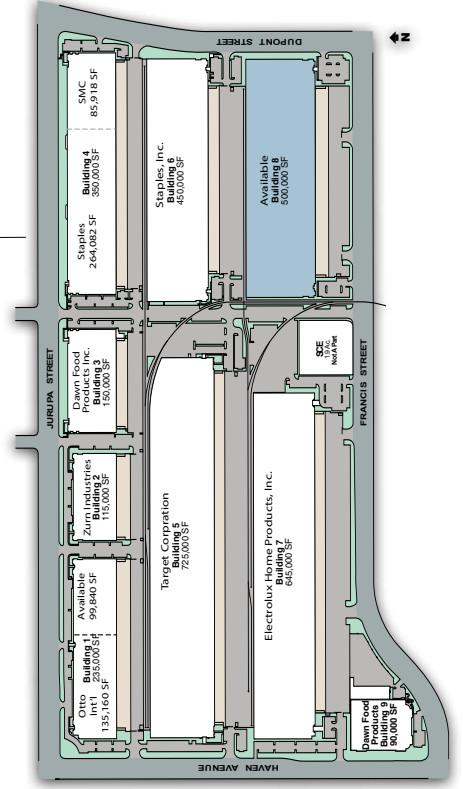

# MAJESTIC AIRPORT CENTER - ONTARIO (CCCIV) - BUILDING #8

4061 E. FRANCIS STREET, ONTARIO, CALIFORNIA

For Further Information, Contact:

**TRENT WYLDE**  
R.E. License #01180856 (CA)  
**(562) 948-4315**  
twylde@majesticrealty.com  
**MAJESTIC REALTY CO.**