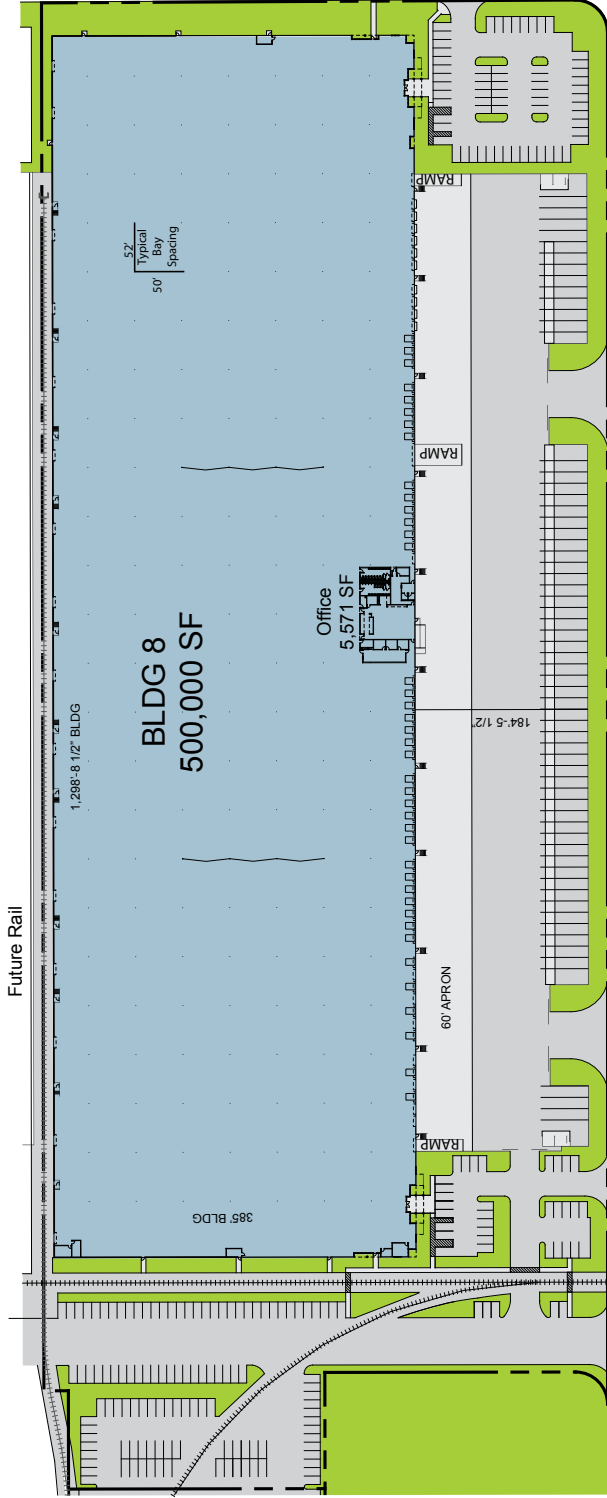

# MAJESTIC AIRPORT CENTER - ONTARIO (CCCIV) - BUILDING #8

4061 E. FRANCIS STREET, ONTARIO, CALIFORNIA

For Further Information, Contact:

**TRENT WYLDE**  
R.E. License #01180856 (CA)  
**(562) 948-4315**  
twylde@majesticrealty.com  
**MAJESTIC REALTY CO.**