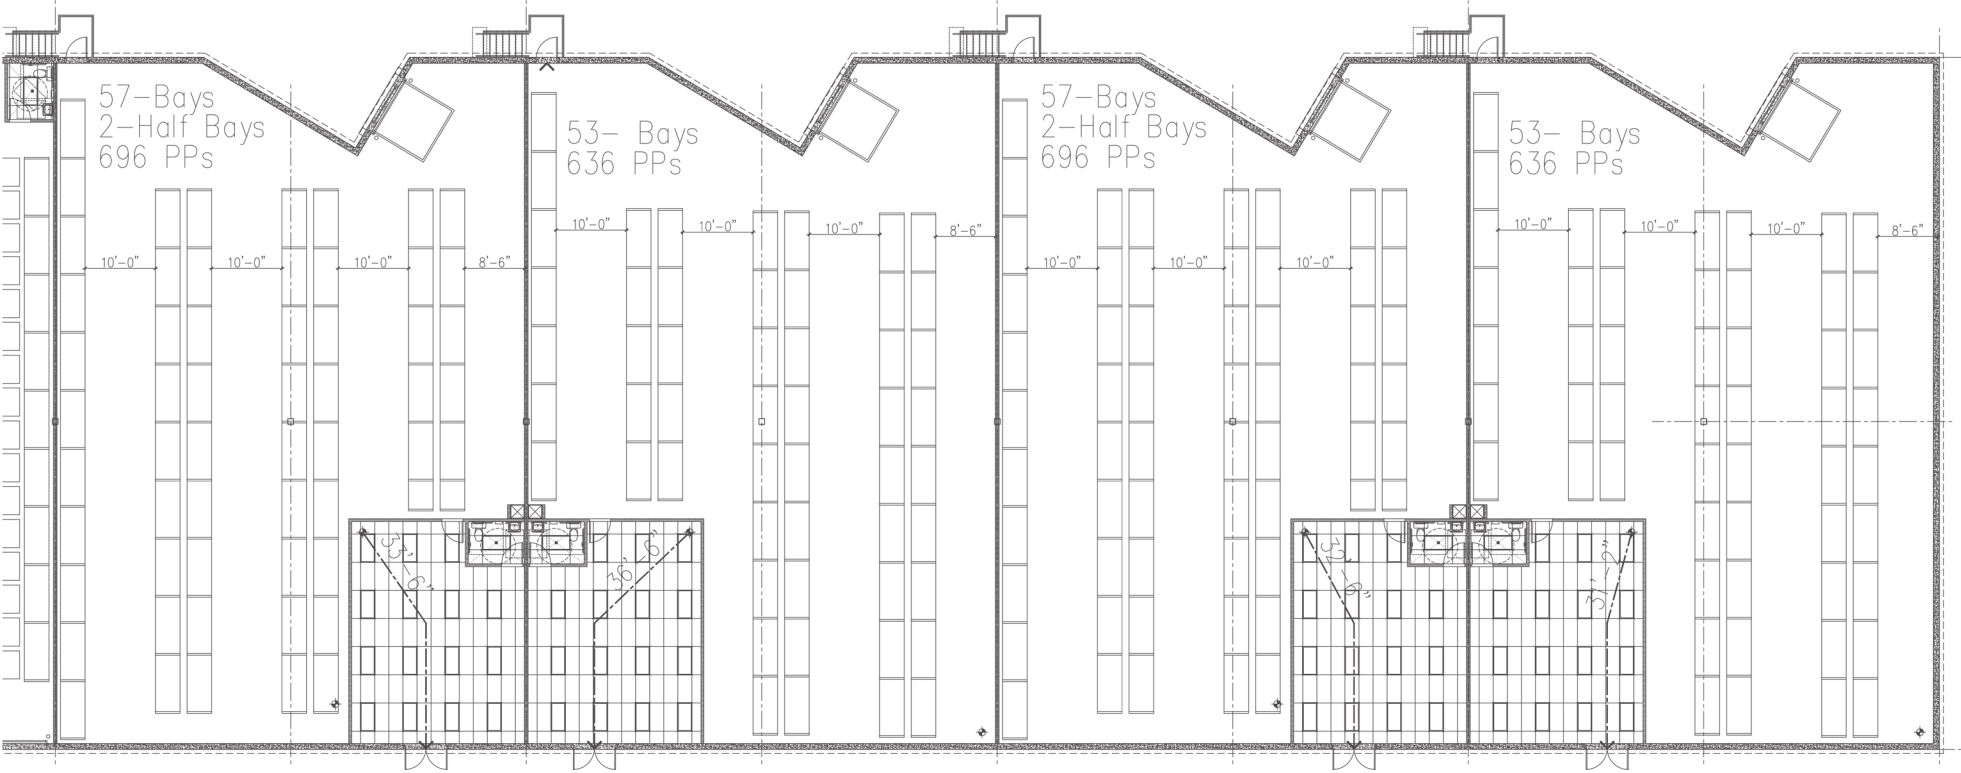

Floor Plan

4

 Pre-leased
 Available

5030 SHAFTO ROAD

Tinton Falls, New Jersey

Sample Racking Layouts: 636-696 Pallets per 6,390 SF Unit

5030 SHAFTO ROAD

Tinton Falls, New Jersey

Sample Racking Layouts: 720-768 Pallets per 6,390 SF Unit

5030 SHAFTO ROAD

Tinton Falls, New Jersey

Site Plan

Central NJ: 1 TOWER CENTER BLVD., STE. 2201, EAST BRUNSWICK, NJ 08816
The information contained herein has been obtained from sources deemed reliable but has not been verified and no guarantee, warranty or representation, either express or implied, is made with respect to such information. Terms of sale or lease and availability are subject to change or withdrawal without notice.

5030 SHAFTO ROAD

Tinton Falls, New Jersey

Building Specifications

- Class A Warehouse
- 67,783 SF new construction
- 25,598 SF available, divisible to \pm 6,390 SF
- 800 SF – 3,200 SF office included
- 63 total parking spaces for entire building
- 36 foot clear ceilings
- 33 ft x 49 ft column spacing
- 4 tailboard loading doors
- ESFR sprinkler system
- Laser screed floor slab
- Zoned IOP (Industrial Office Park)
- Available May 2020
- Owner willing to negotiate inclusion of racking, etc.