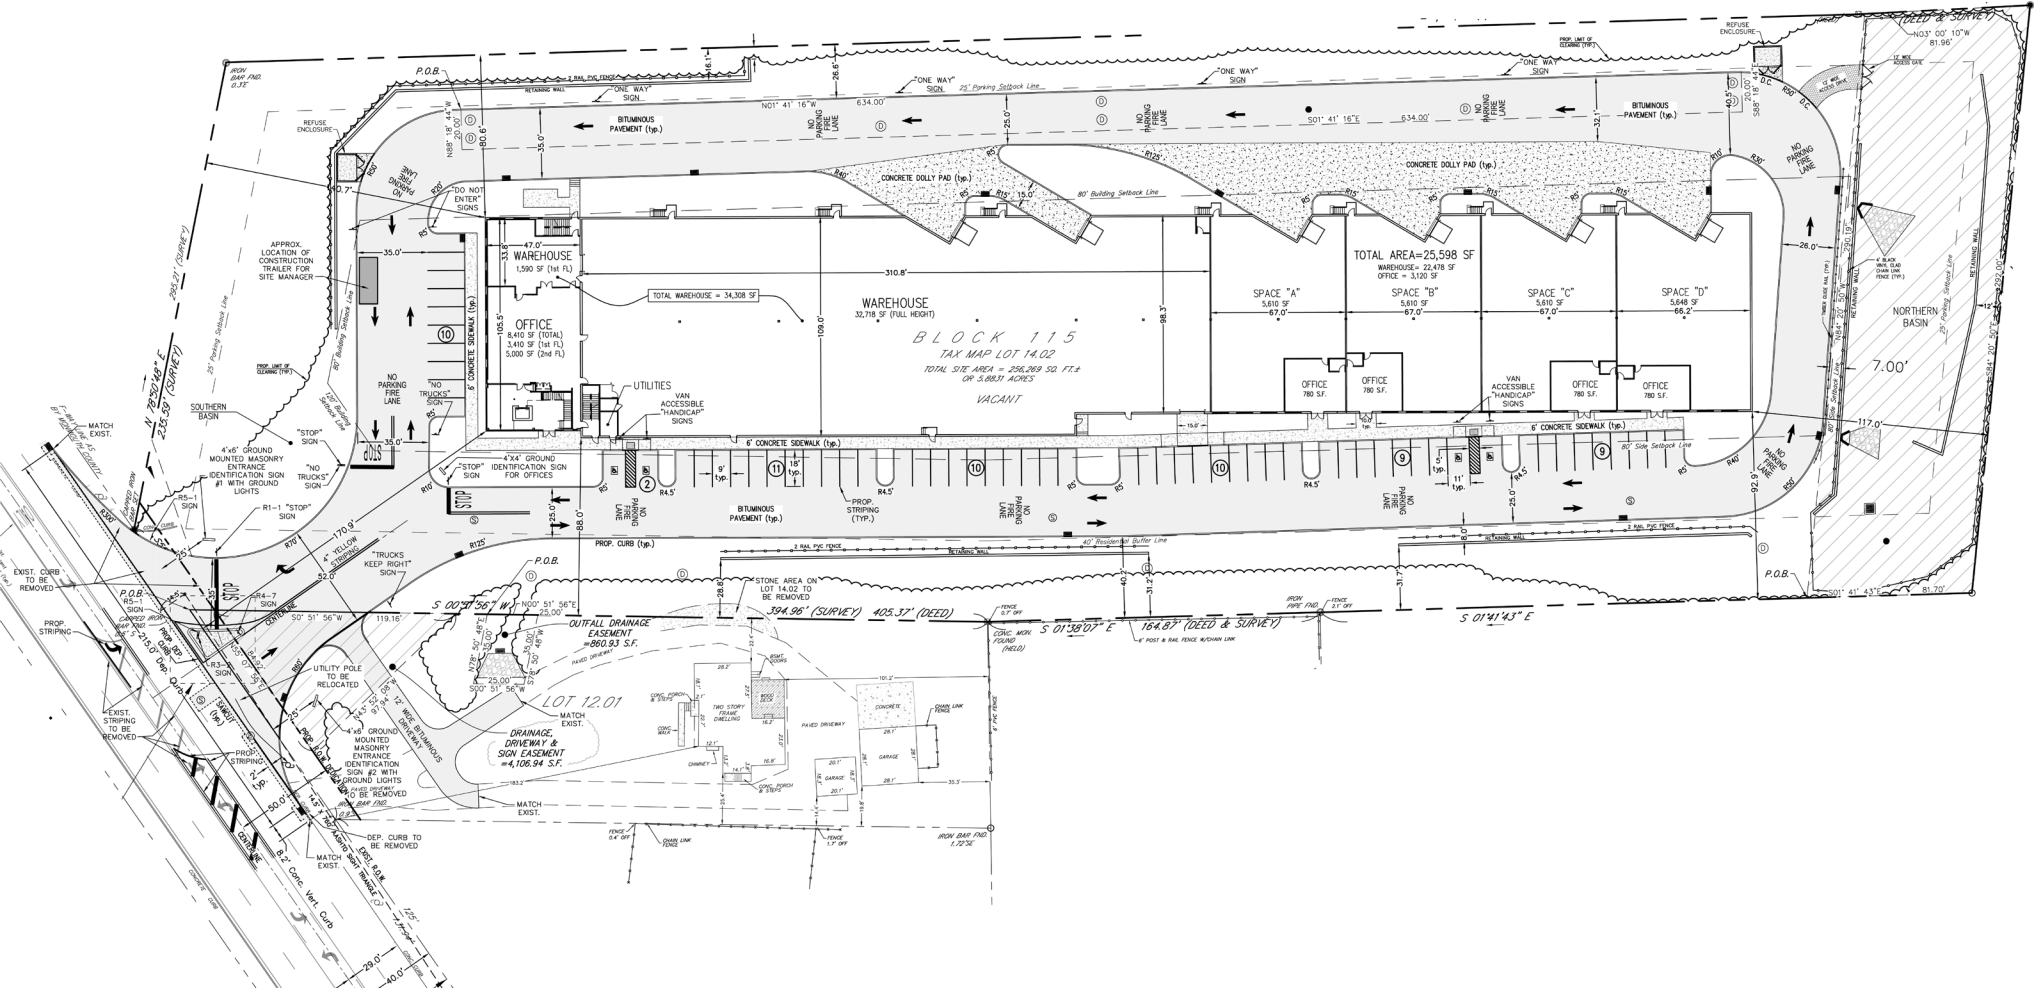

Floor Plan

4

 Pre-leased
 Available

5030 SHAFTO ROAD

Tinton Falls, New Jersey

Sample Racking Layouts: 636-696 Pallets per 6,390 SF Unit

5030 SHAFTO ROAD

Tinton Falls, New Jersey

Sample Racking Layouts: 720-768 Pallets per 6,390 SF Unit

5030 SHAFTO ROAD

Tinton Falls, New Jersey

Site Plan

Central NJ: 1 TOWER CENTER BLVD., STE. 2201, EAST BRUNSWICK, NJ 08816
The information contained herein has been obtained from sources deemed reliable but has not been verified and no guarantee, warranty or representation, either express or implied, is made with respect to such information. Terms of sale or lease and availability are subject to change or withdrawal without notice.

5030 SHAFTO ROAD

Tinton Falls, New Jersey

Building Specifications

- Class A Warehouse
- 67,783 SF new construction
- 25,598 SF available, divisible to \pm 6,390 SF
- 800 SF – 3,200 SF office included
- 63 total parking spaces for entire building
- 36 foot clear ceilings
- 33 ft x 49 ft column spacing
- 4 tailboard loading doors
- ESFR sprinkler system
- Laser screed floor slab
- Zoned IOP (Industrial Office Park)
- Available May 2020
- Owner willing to negotiate inclusion of racking, etc.