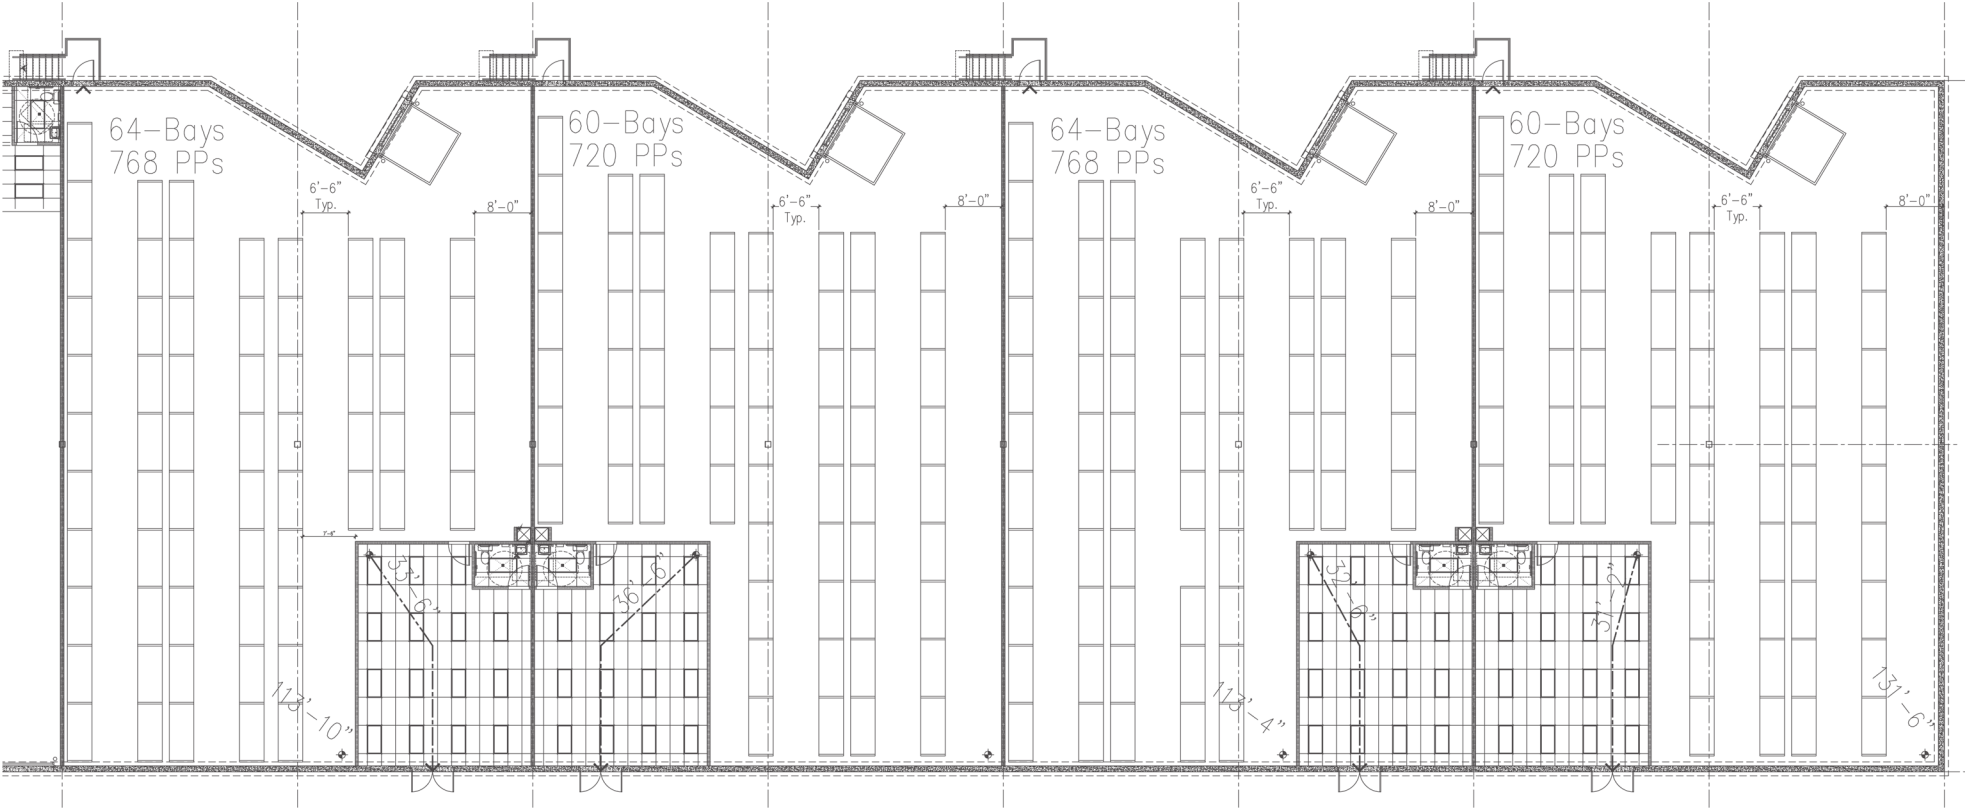

Floor Plan

4

 Pre-leased
 Available

5030 SHAFTO ROAD

Tinton Falls, New Jersey

Sample Racking Layouts: 636-696 Pallets per 6,390 SF Unit

5030 SHAFTO ROAD

Tinton Falls, New Jersey

Sample Racking Layouts: 720-768 Pallets per 6,390 SF Unit

5030 SHAFTO ROAD

Tinton Falls, New Jersey

Site Plan

Central NJ: 1 TOWER CENTER BLVD., STE. 2201, EAST BRUNSWICK, NJ 08816
The information contained herein has been obtained from sources deemed reliable but has not been verified and no guarantee, warranty or representation, either express or implied, is made with respect to such information. Terms of sale or lease and availability are subject to change or withdrawal without notice.

5030 SHAFTO ROAD

Tinton Falls, New Jersey

Building Specifications

- Class A Warehouse
- 67,783 SF new construction
- 25,598 SF available, divisible to \pm 6,390 SF
- 800 SF – 3,200 SF office included
- 63 total parking spaces for entire building
- 36 foot clear ceilings
- 33 ft x 49 ft column spacing
- 4 tailboard loading doors
- ESFR sprinkler system
- Laser screed floor slab
- Zoned IOP (Industrial Office Park)
- Available May 2020
- Owner willing to negotiate inclusion of racking, etc.