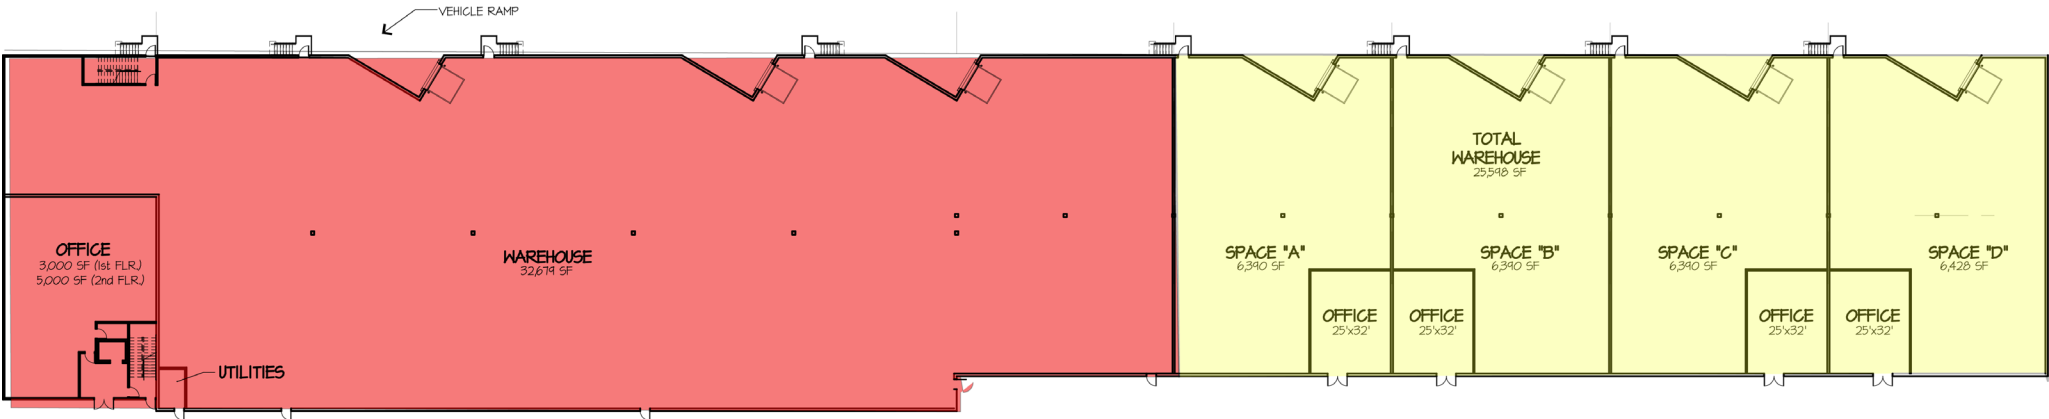

Tinton Falls, New Jersey

Elevation Renderings

RIGHT SIDE ELEVATION

FRONT ELEVATION
(SHAFTO RD.)

REAR ELEVATION

LEFT SIDE ELEVATION

5030 SHAFTO ROAD

Tinton Falls, New Jersey

Floor Plan

4

 Pre-leased
 Available

5030 SHAFTO ROAD

Tinton Falls, New Jersey

Sample Racking Layouts: 636-696 Pallets per 6,390 SF Unit

5030 SHAFTO ROAD

Tinton Falls, New Jersey

Sample Racking Layouts: 720-768 Pallets per 6,390 SF Unit

5030 SHAFTO ROAD

Tinton Falls, New Jersey

Site Plan

Central NJ: 1 TOWER CENTER BLVD., STE. 2201, EAST BRUNSWICK, NJ 08816
The information contained herein has been obtained from sources deemed reliable but has not been verified and no guarantee, warranty or representation, either express or implied, is made with respect to such information. Terms of sale or lease and availability are subject to change or withdrawal without notice.

5030 SHAFTO ROAD

Tinton Falls, New Jersey

Building Specifications

- Class A Warehouse
- 67,783 SF new construction
- 25,598 SF available, divisible to \pm 6,390 SF
- 800 SF – 3,200 SF office included
- 63 total parking spaces for entire building
- 36 foot clear ceilings
- 33 ft x 49 ft column spacing
- 4 tailboard loading doors
- ESFR sprinkler system
- Laser screed floor slab
- Zoned IOP (Industrial Office Park)
- Available May 2020
- Owner willing to negotiate inclusion of racking, etc.