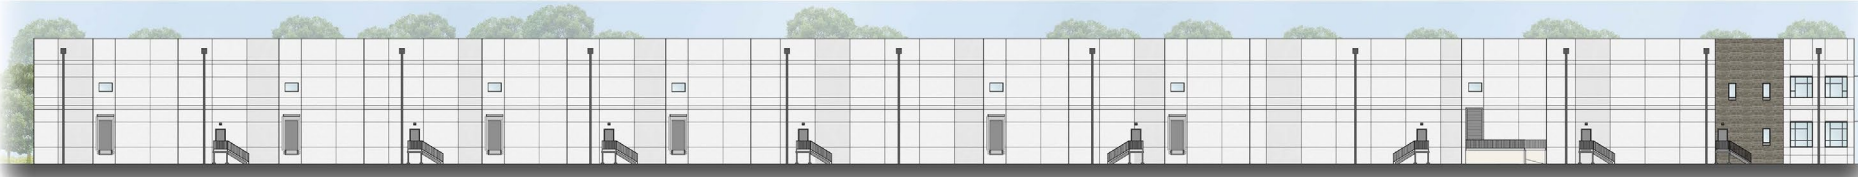

5030 SHAFTO ROAD

Tinton Falls, New Jersey

Class A Warehouse with 36 foot clear ceilings Under Construction – 42,000 SF pre-leased

EXCLUSIVE BROKER

Mark Fowler • 732.867.9569 • mhfowler@ngkf.com

5030 SHAFTO ROAD

Tinton Falls, New Jersey

Elevation Renderings

RIGHT SIDE ELEVATION

FRONT ELEVATION
(SHAFTO RD.)

REAR ELEVATION

LEFT SIDE ELEVATION

5030 SHAFTO ROAD

Tinton Falls, New Jersey

Floor Plan

4

 Pre-leased
 Available

5030 SHAFTO ROAD

Tinton Falls, New Jersey

Sample Racking Layouts: 636-696 Pallets per 6,390 SF Unit

5030 SHAFTO ROAD

Tinton Falls, New Jersey

5030 SHAFTO ROAD

Tinton Falls, New Jersey

Building Specifications

- Class A Warehouse
- 67,783 SF new construction
- 25,598 SF available, divisible to \pm 6,390 SF
- 800 SF – 3,200 SF office included
- 63 total parking spaces for entire building
- 36 foot clear ceilings
- 33 ft x 49 ft column spacing
- 4 tailboard loading doors
- ESFR sprinkler system
- Laser screed floor slab
- Zoned IOP (Industrial Office Park)
- Available May 2020
- Owner willing to negotiate inclusion of racking, etc.