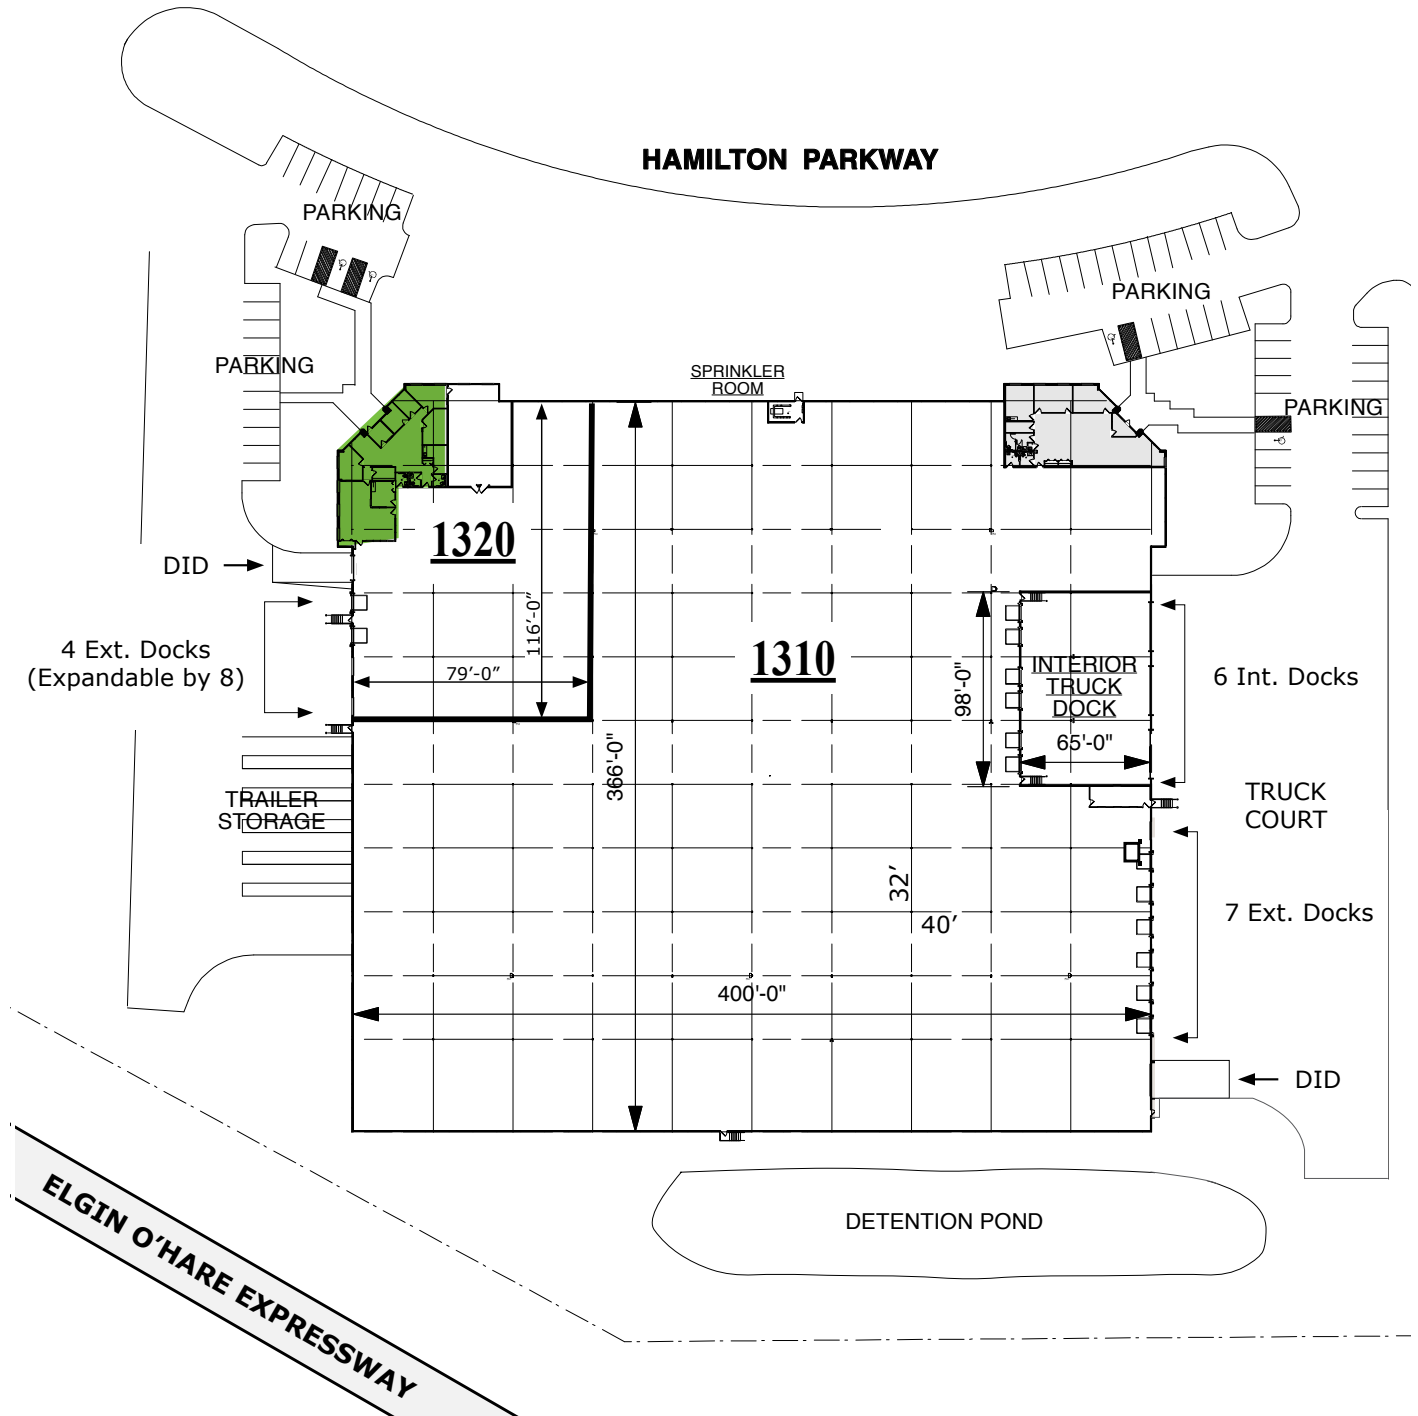

FOR LEASE

OFFICE SPACE AVAILABLE

1320 HAMILTON PARKWAY
ITASCA, ILLINOIS 60143

PROPERTY FEATURES

- + Available Size: $\pm 1,550$ SF
- + Office Size: $\pm 1,550$ SF
- + Total Building Size: $\pm 148,941$ SF
- + Includes 4 offices, conference room, mail/copier room, utility closet, 2 restrooms
- + Separate security zone with Sonitrol
- + 6 allocated parking spaces
- + Clear Height: 24'
- + Sprinklered: ESFR
- + Lease Rate: \$11.00 Net

CBRE

FOR LEASE 1320 HAMILTON PKWY

Itasca, Illinois

SITE PLAN

FOR LEASE 1320 HAMILTON PKWY

Itasca, Illinois

AERIAL

- + Proximity to I-290 and Route 390
- + 12 miles to the O'Hare Airport
- + Access to public transportation