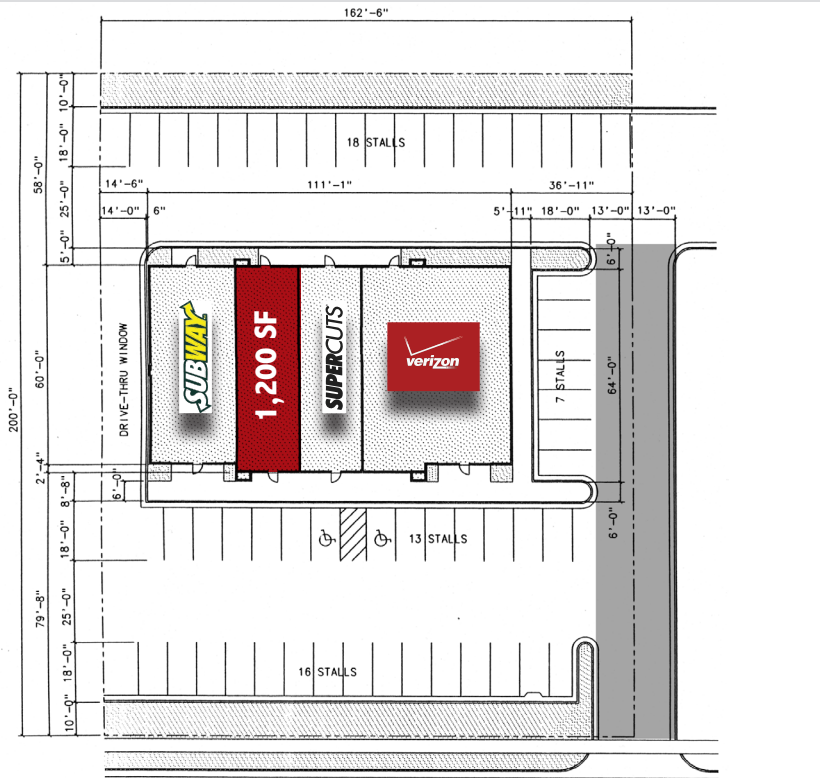

5 MILE DEMOGRAPHICS

2020
Population

26,633

2020 Average
Household Income

$81,772

2020
Households

9,079

5-Year Projected
Population Growth

9.4%

2020
Employees

10,422

DEMOGRAPHIC REPORT

		3 mi ring	5 mi ring	7 mi ring
Population	2020	23,302	26,633	29,364
	2025	25,468	29,136	32,145
	2010	21,083	23,666	26,136
	2000	18,758	21,121	23,422
		%	%	%
Households	2020	7,957	9,079	10,039
	Average household size	2.89	2.90	2.90
Household income	< $25,000	497	542	585
	$25,000 - $49,999	2,172	2,391	2,639
	$50,000 - $74,999	1,579	1,866	2,050
	$75,000 - $99,999	1,117	1,290	1,421
	$100,000+	1,982	2,339	2,657
	Median household income	$60,919	$62,452	$63,264
Average household income	$80,997	$81,772	$82,363	
Total employees	9,768	10,422	10,851	
Business establishments	2020	860	926	979
	Industrial	67	83	99
	Manufacturing	22	26	28
	Commercial	236	251	261
	Office	346	354	358
	Other	193	213	233
Race	White	20,583	23,681	26,220
	Black	221	253	266
	American Indian	255	274	285
	Asian & PI	229	266	291
	Other	2,014	2,160	2,301
	Hispanic population	2,690	2,899	3,090
Sex	Male	11,739	13,433	14,811
	Female	11,562	13,200	14,553
Median age	33.6	34.5	34.5	

BRIGHAM CITY RETAIL

870 West 1150 South
Brigham City, Utah

Hunter Todd

RETAIL SPECIALIST

☎ 801.838.9630

☎ 801.808.8146

✉ hunter@situsretail.com

Connor DeBry

RETAIL SPECIALIST

☎ 801.557.9119

✉ connor@situsretail.com