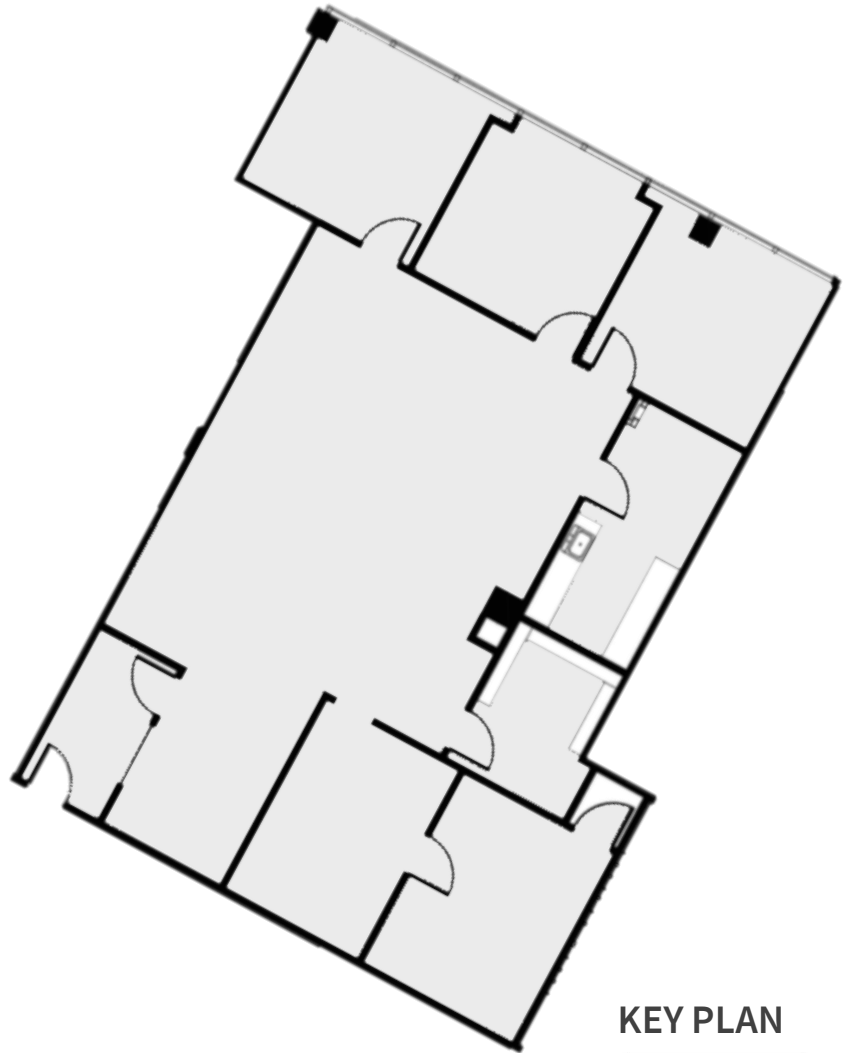

SUITE DETAILS

Suite	N113
Sq. Ft.	2,472
Floor	1
View	Exterior
Entrances	1
Reception	1
Conference Room	0
Offices	5
Kitchen	1
Bullpen	1
Storage Closet	2
Electrical Room	0
Server Room	0
Supplemental HVAC	0