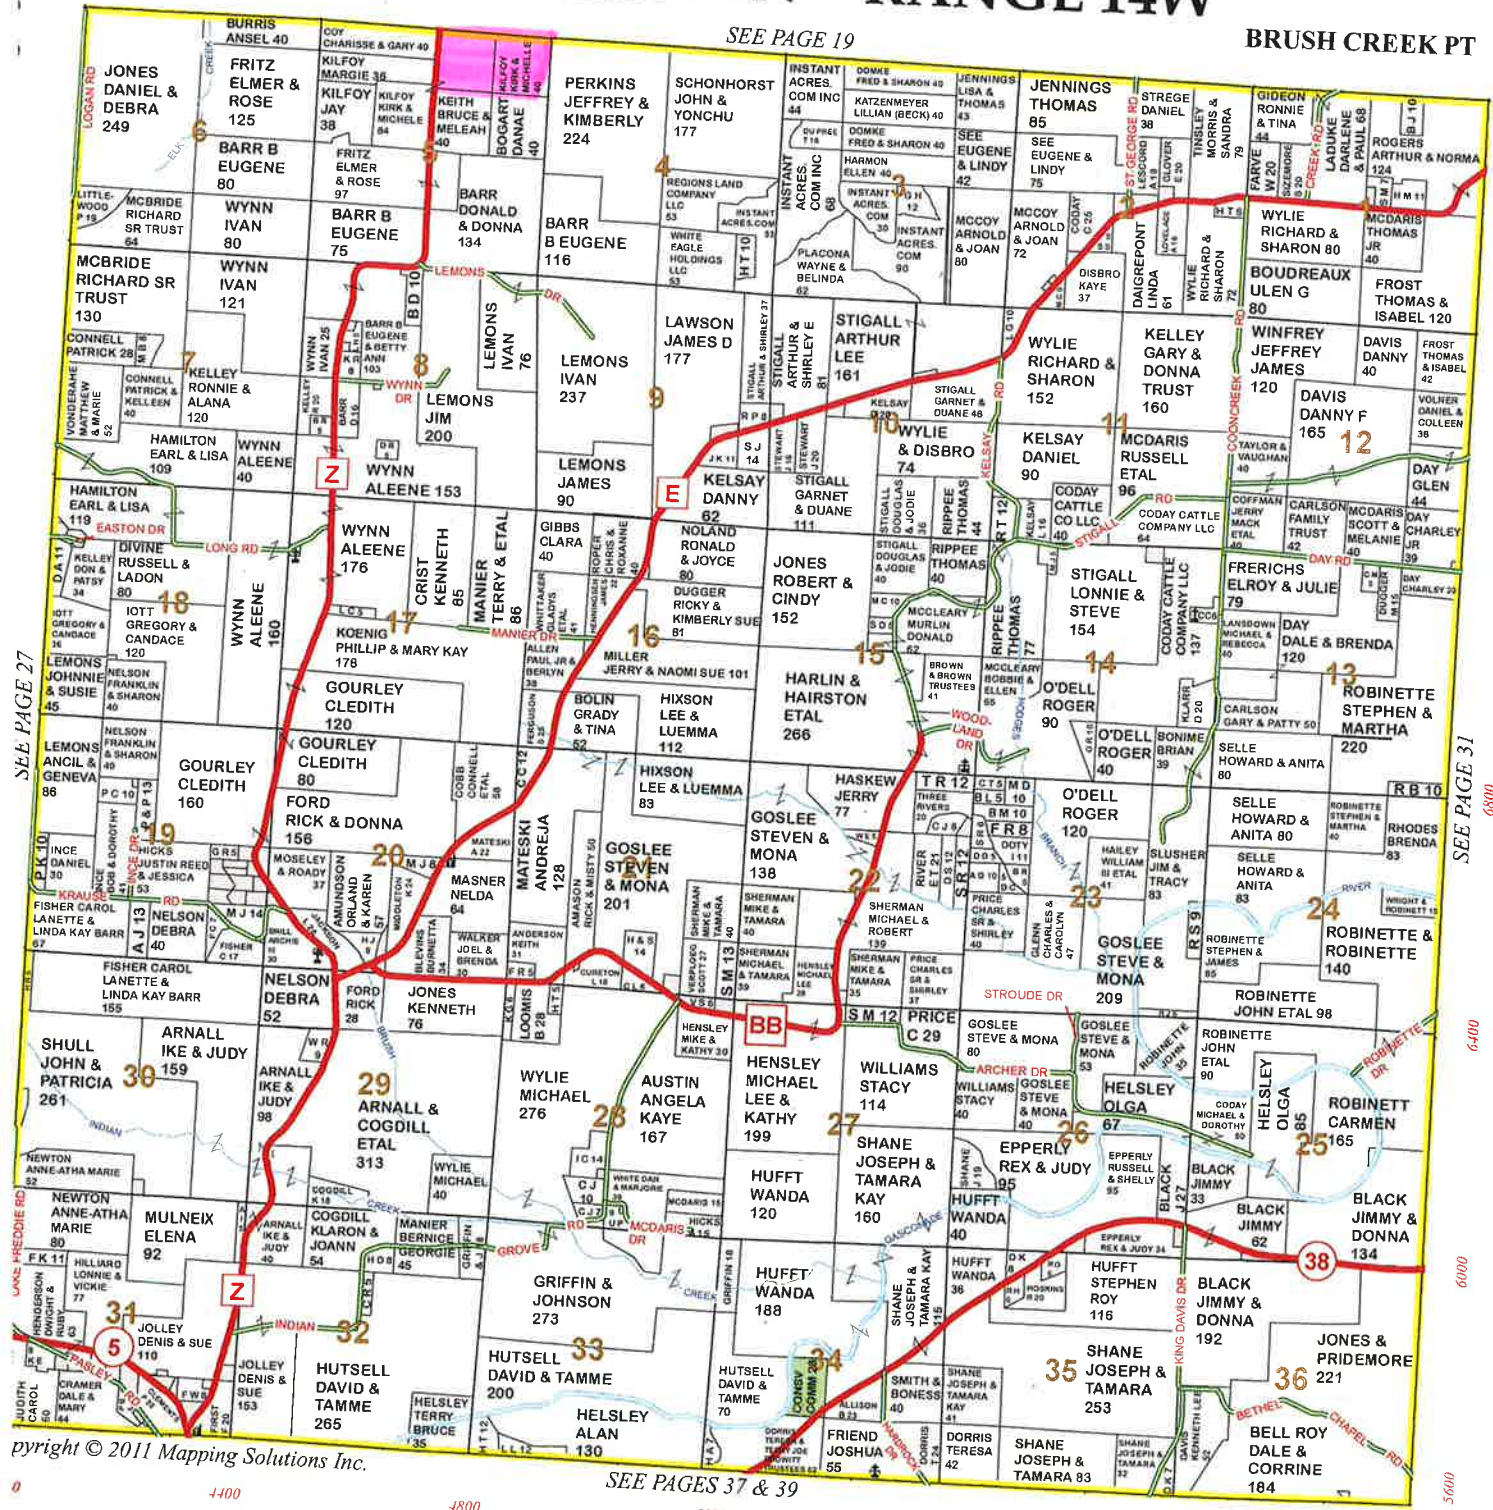

# CHC Home Centers and Do it Centers

The Pro's Source

Cabool  
Hwy. 60 at 181 South  
(417) 962-4535

Houston  
Hwy. 63 (Next to the Super Center)  
(417) 967-4179

Rogersville  
Hwy. 60 and VV 2 Blocks South  
(417) 753-2500

Marshfield  
"Crosscut" Hwy. 38 at McNabb Near I-44  
(417) 468-6262

## TOWNSHIP 30N • RANGE 14W

SEE PAGE 19

BRUSH CREEK PT

SEE PAGE 27

SEE PAGE 31

4400

4800

5600

8000

7600

7200

6800

6400

6000

5600