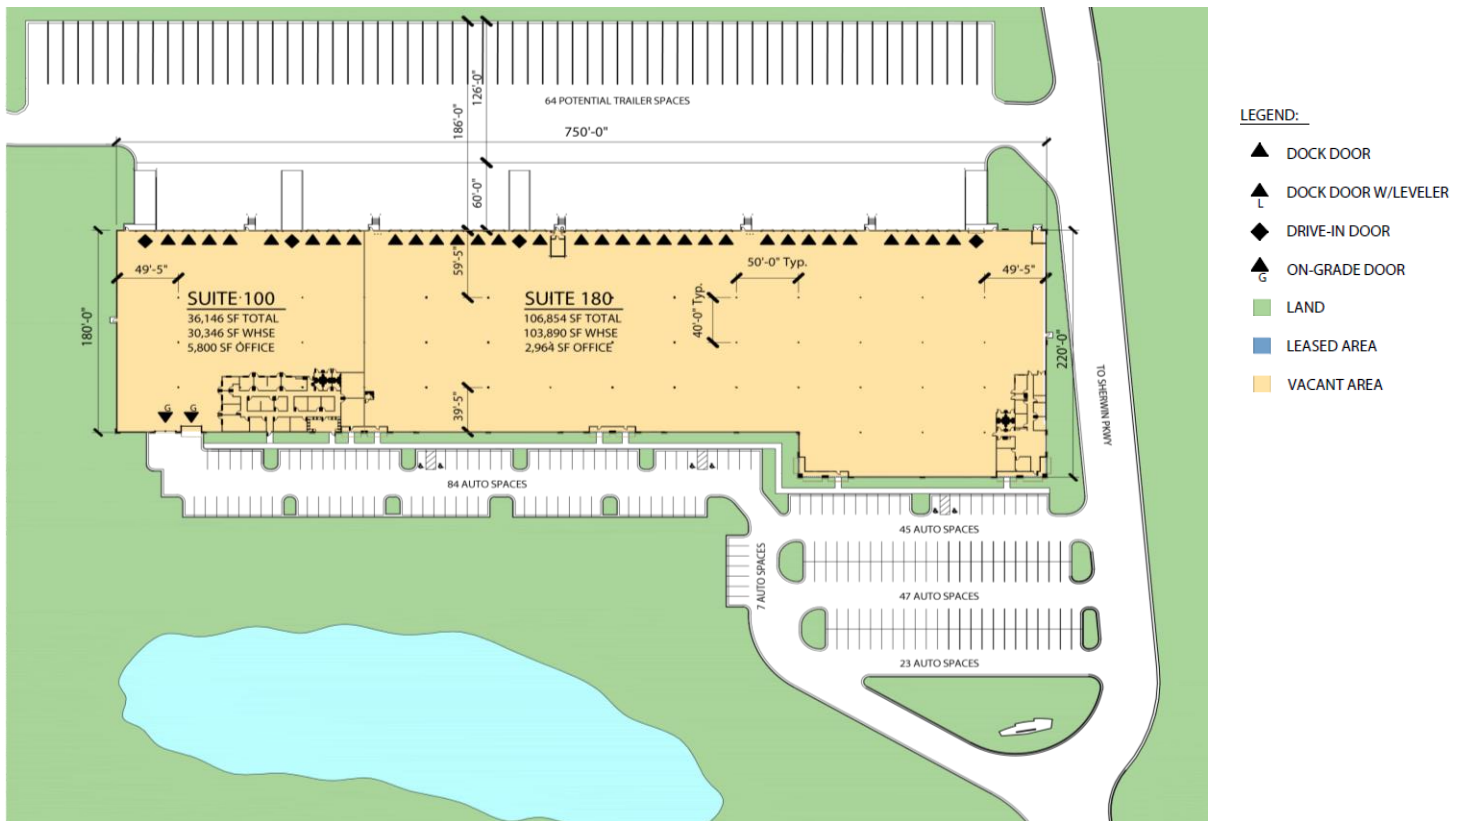

36,146 – 143,000 SF

Industrial Space For Lease

JLL
Ryan Hoyt
ryan.hoyt@am.jll.com
ph +1 404 995 2090
cell +1 404 200 7737
3344 Peachtree Road NE
Suite 1100
Atlanta, GA 30326 USA

JLL
Reed Davis
reed.davis@am.jll.com
ph +1 404 995 2227
cell +1 404 884 9128
3344 Peachtree Road NE
Suite 1100
Atlanta, GA 30326 USA

Prologis
Kent Mason
kmason@prologis.com
ph + 1 404 760 7208
cell + 1 678 249 7001
3475 Piedmont Road NE
Suite 650
Atlanta, GA 30305 USA