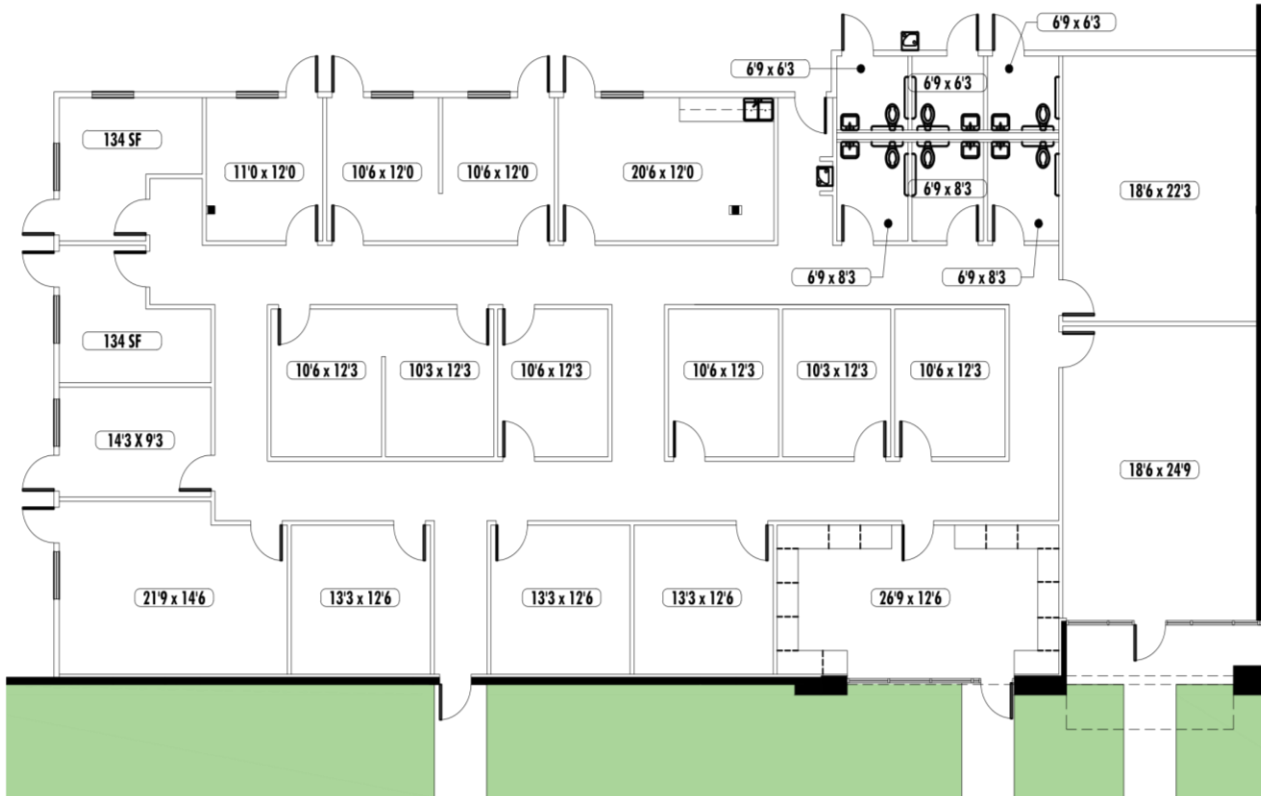

36,146 – 143,000 SF

Industrial Space For Lease

Suite 100

JLL
Ryan Hoyt
ryan.hoyt@am.jll.com
ph +1 404 995 2090
cell +1 404 200 7737
3344 Peachtree Road NE
Suite 1100
Atlanta, GA 30326 USA

JLL
Reed Davis
reed.davis@am.jll.com
ph +1 404 995 2227
cell +1 404 884 9128
3344 Peachtree Road NE
Suite 1100
Atlanta, GA 30326 USA

Prologis
Kent Mason
kmason@prologis.com
ph +1 404 760 7208
cell +1 678 248 7001
3475 Piedmont Road NE
Suite 650
Atlanta, GA 30305 USA