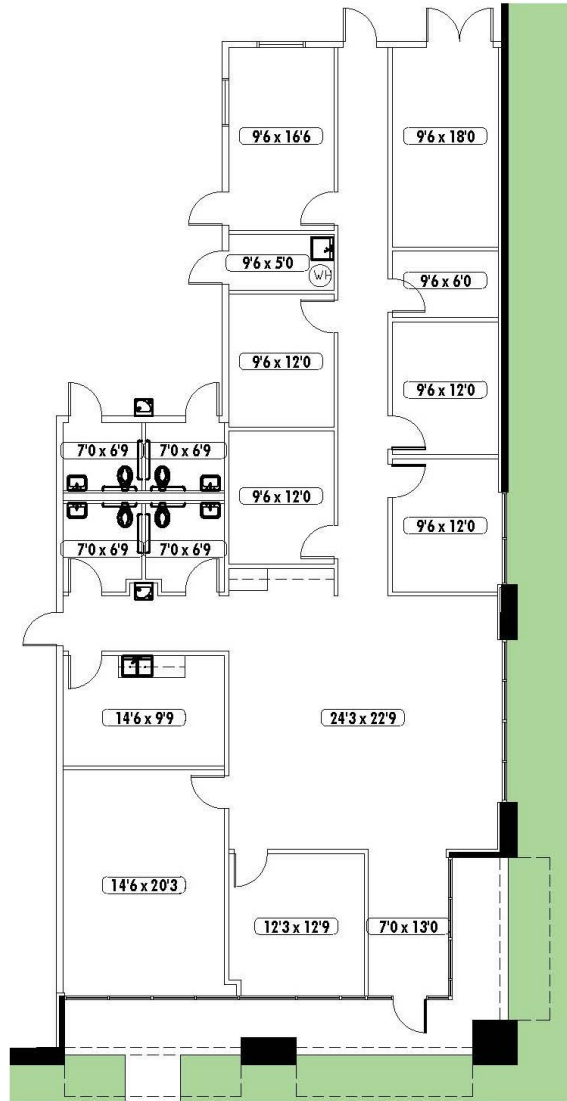

36,146 – 143,000 SF

Industrial Space For Lease

Suite 180

JLL

Ryan Hoyt

ryan.hoyt@am.jll.com
ph +1 404 995 2090
cell +1 404 200 7737
3344 Peachtree Road NE
Suite 1100
Atlanta, GA 30326 USA

JLL

Reed Davis

reed.davis@am.jll.com
ph +1 404 995 2227
cell +1 404 884 9128
3344 Peachtree Road NE
Suite 1100
Atlanta, GA 30326 USA

Prologis

Kent Mason

kmason@prologis.com
ph + 1 404 760 7208
cell + 1 678 248 7001
3475 Piedmont Road NE
Suite 650
Atlanta, GA 30305 USA