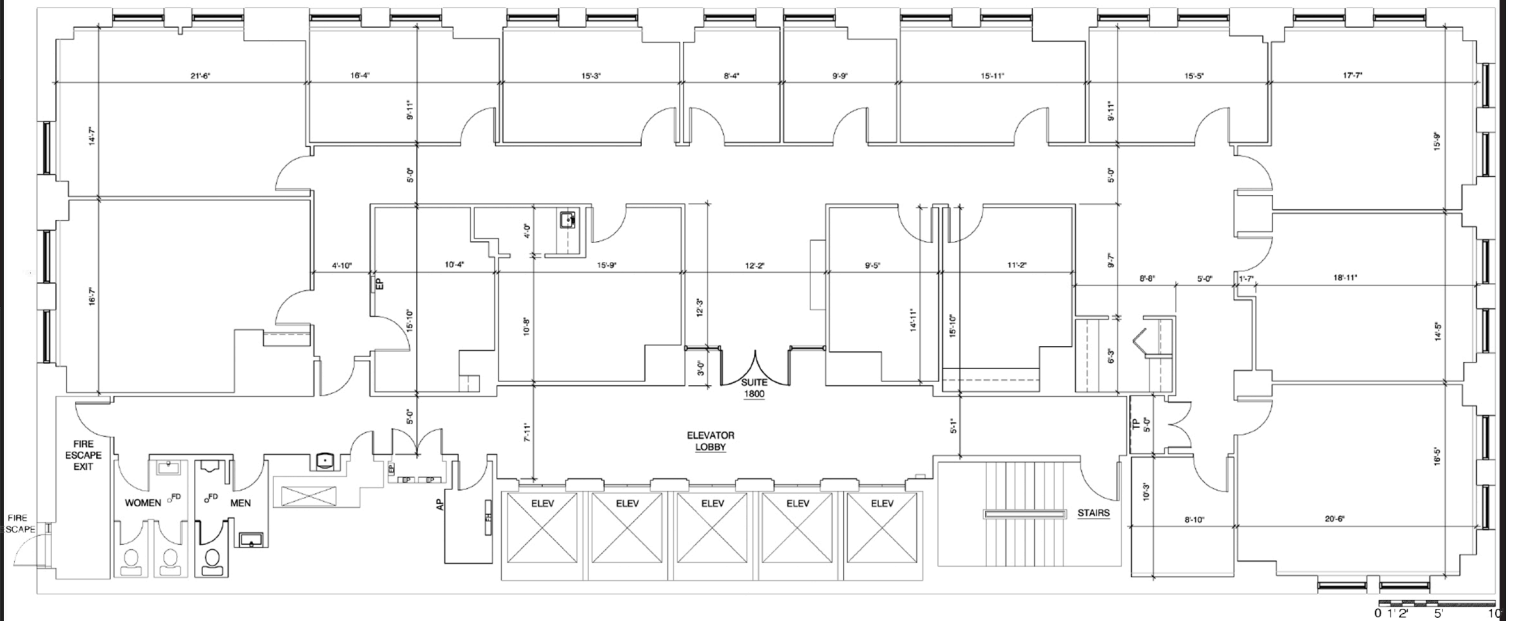

WEST MADISON

Suite 1800 - 5,700 SF

incommercialre.com

All dimensions indicated on this plan are approximate and should be field verified.