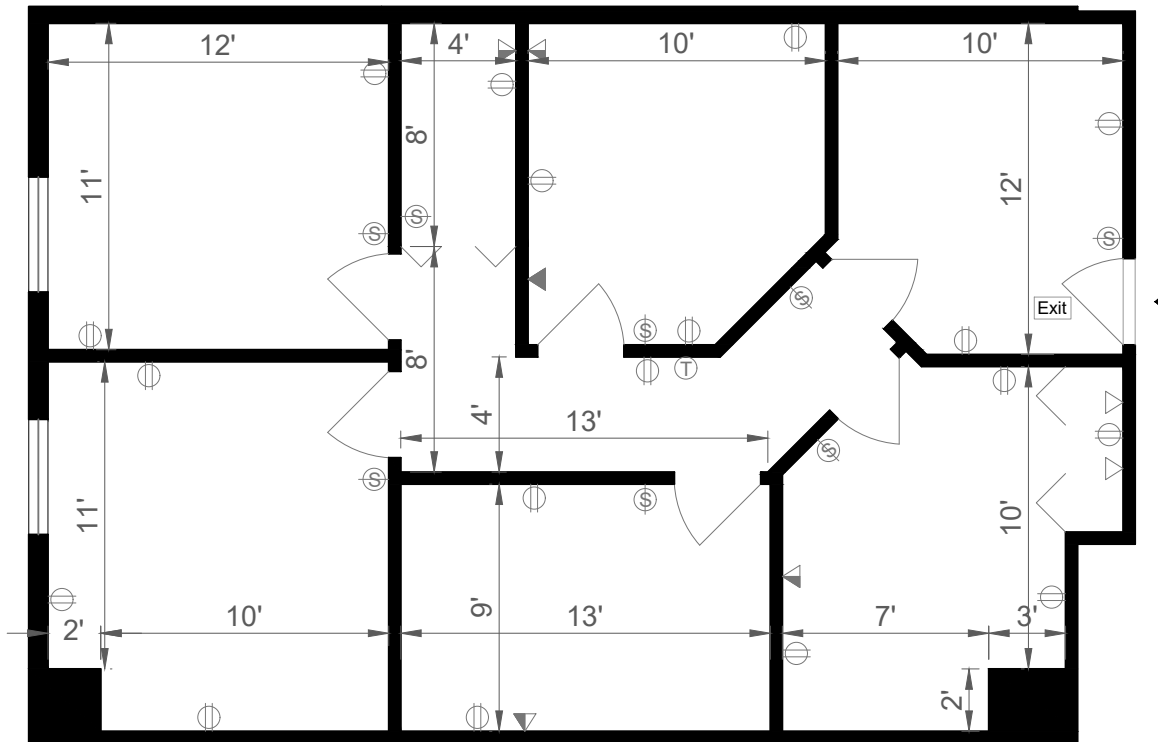

# HARRISON EXECUTIVE CENTRE

1930 HARRISON STREET - SUITE 204 | HOLLYWOOD, FL 33020

## LEGEND:

- ⊕ THERMOSTAT
- ⊖ DOUBLE RECEPTACLE
- ⊕ QUAD RECEPTACLE
- ⊕ SINGLE SWITCH
- ⊕ DOUBLE SWITCH
- ⊕ QUATRUPL SWITCH
- ▬ ELECTRICAL PANEL

1,193 Rentable SF