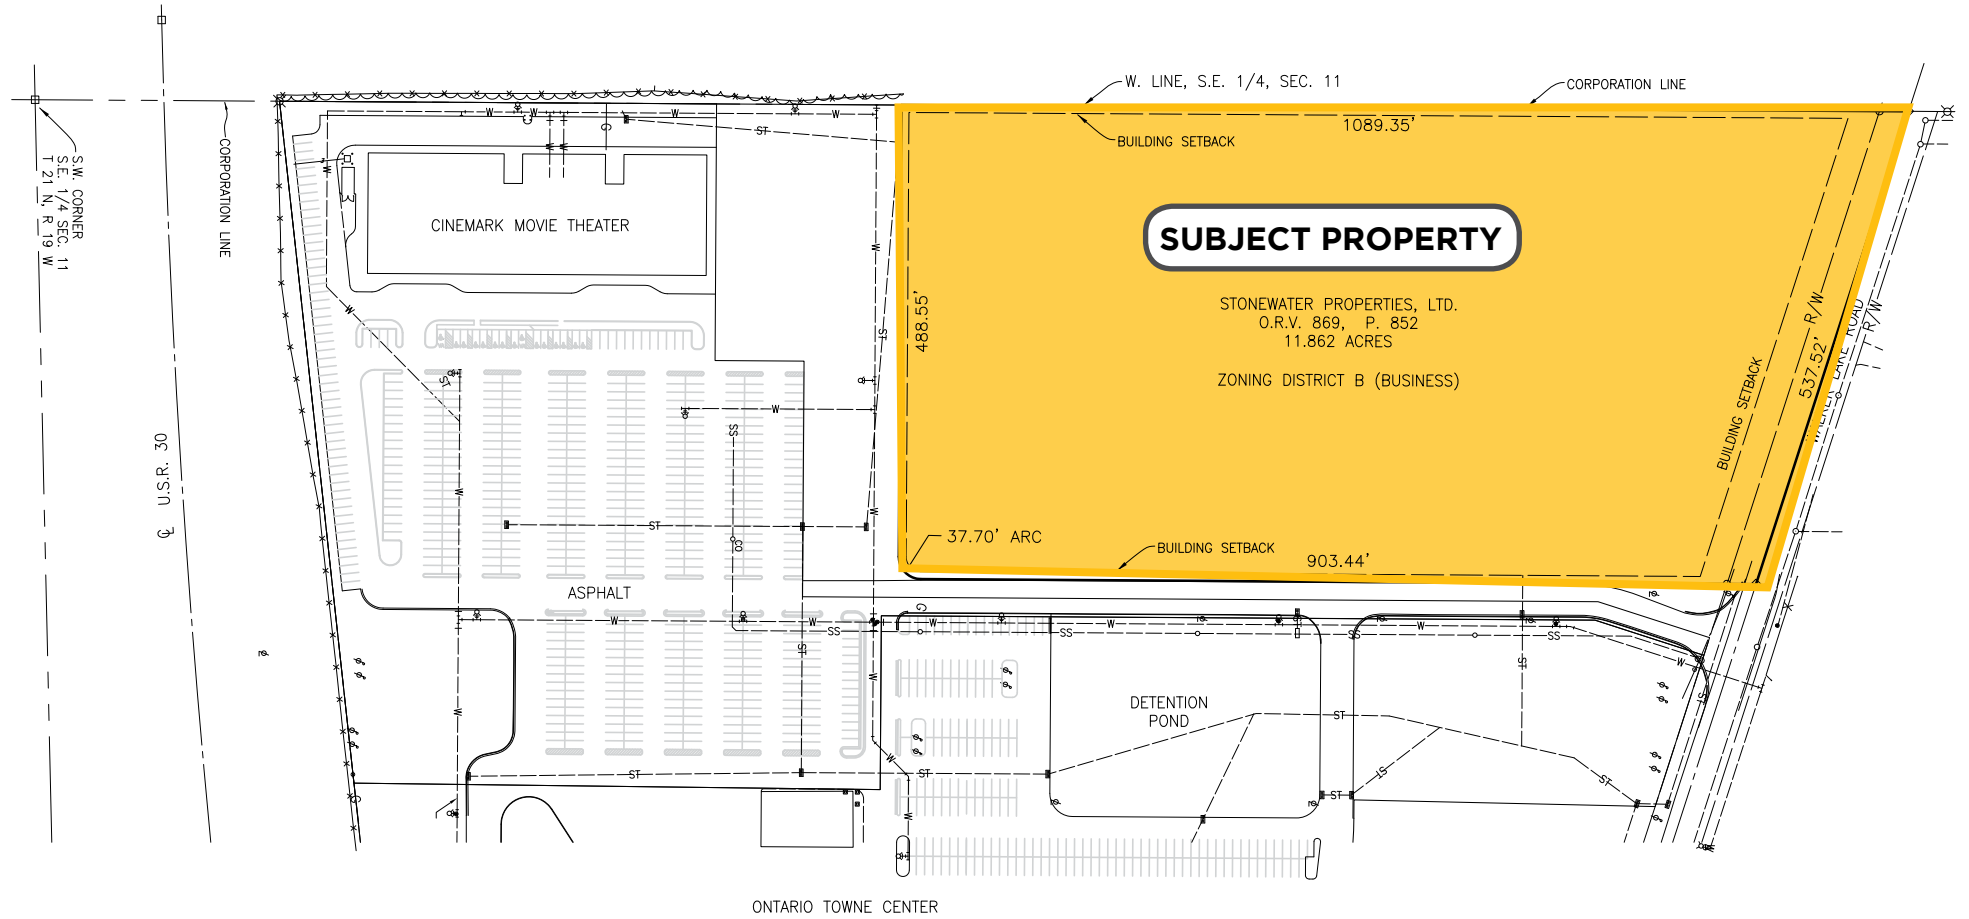

ONTARIO TOWNE CENTER