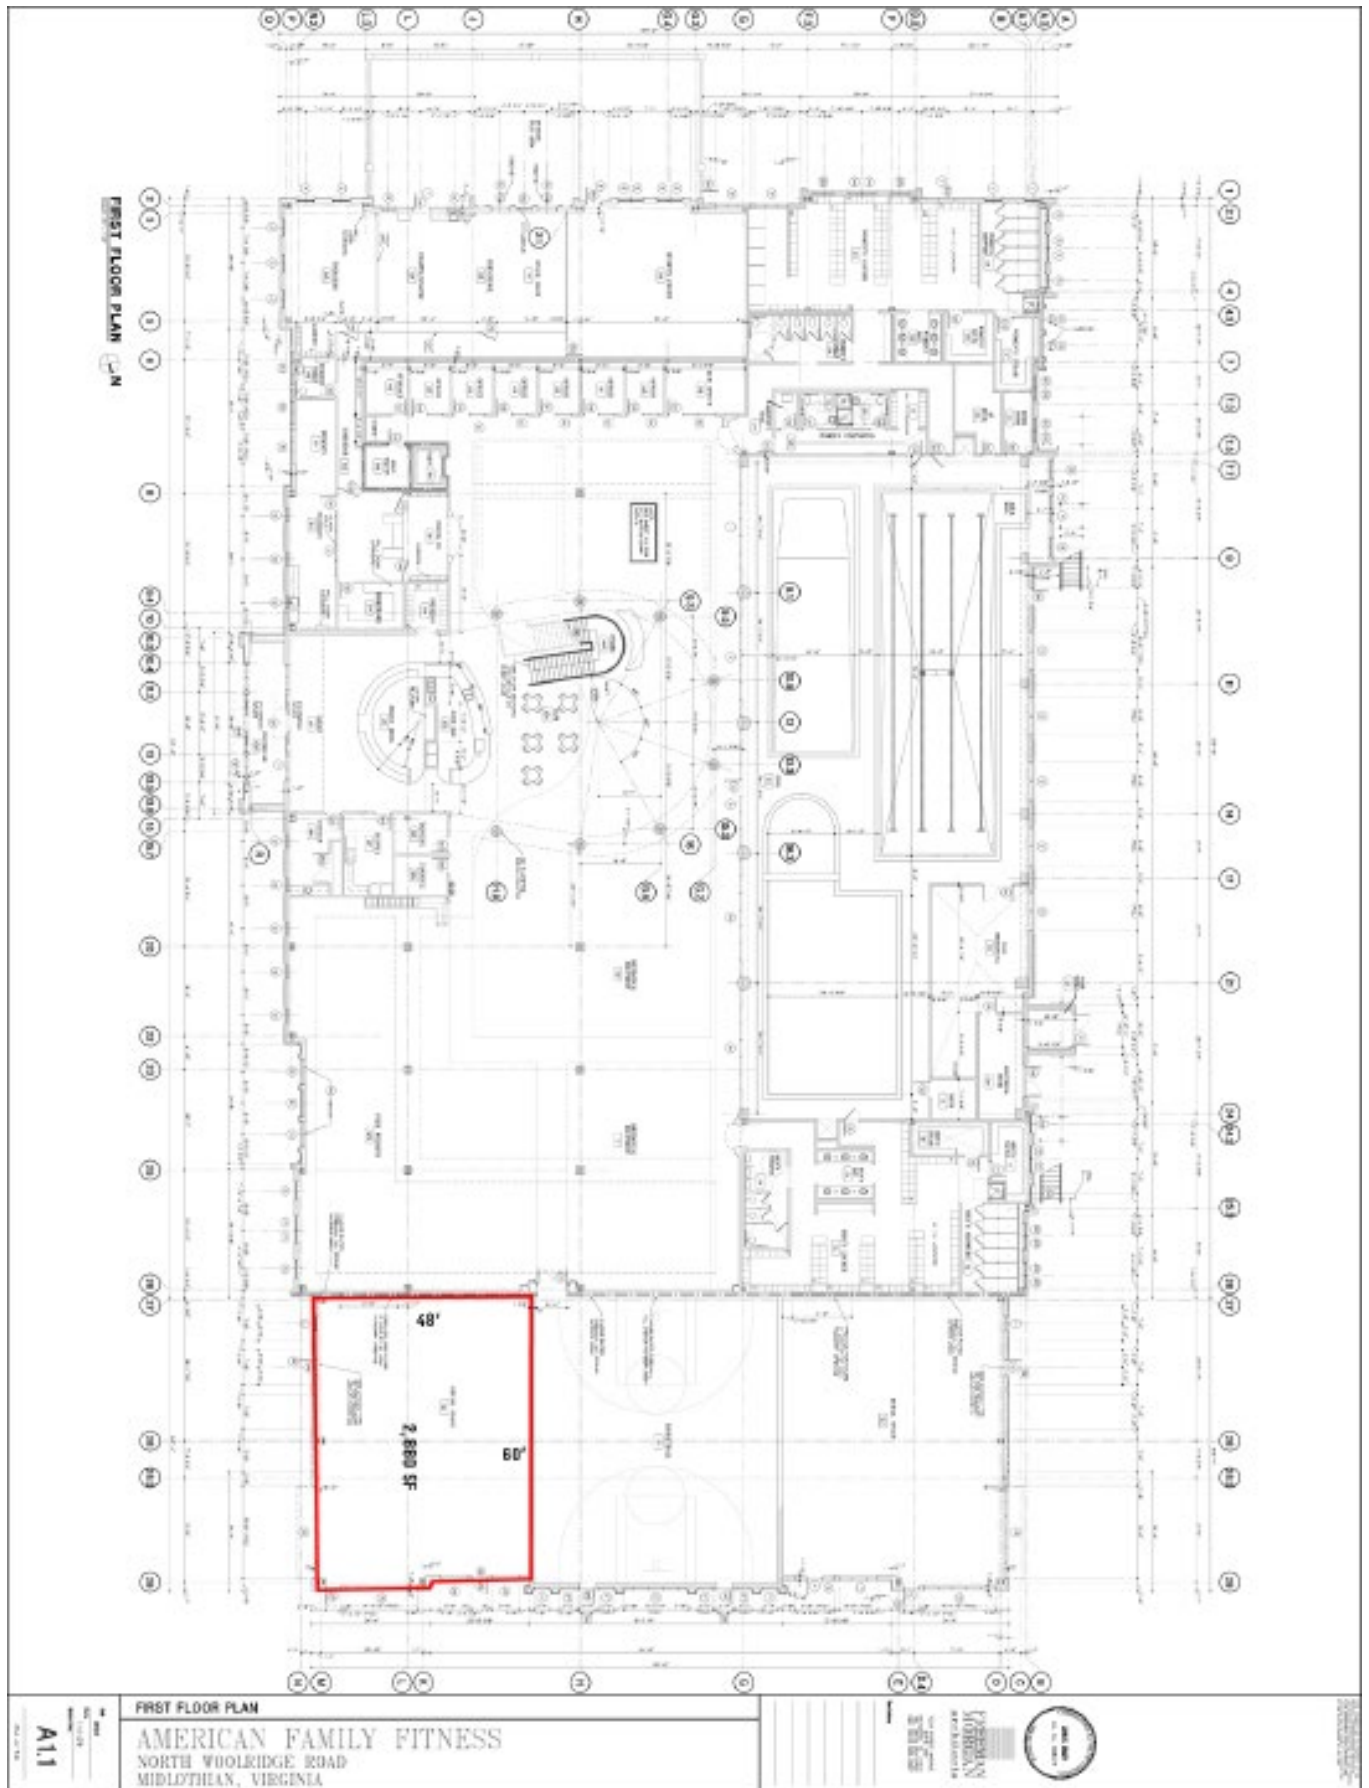

Join American Family Fitness on Midlothian Trnpk

SW Corner of Midlothian Turnpike & Woolridge Road

Chesterfield, Virginia 23236

Information contained within is deemed reliable, but is not guaranteed. Subject to prior leasing.