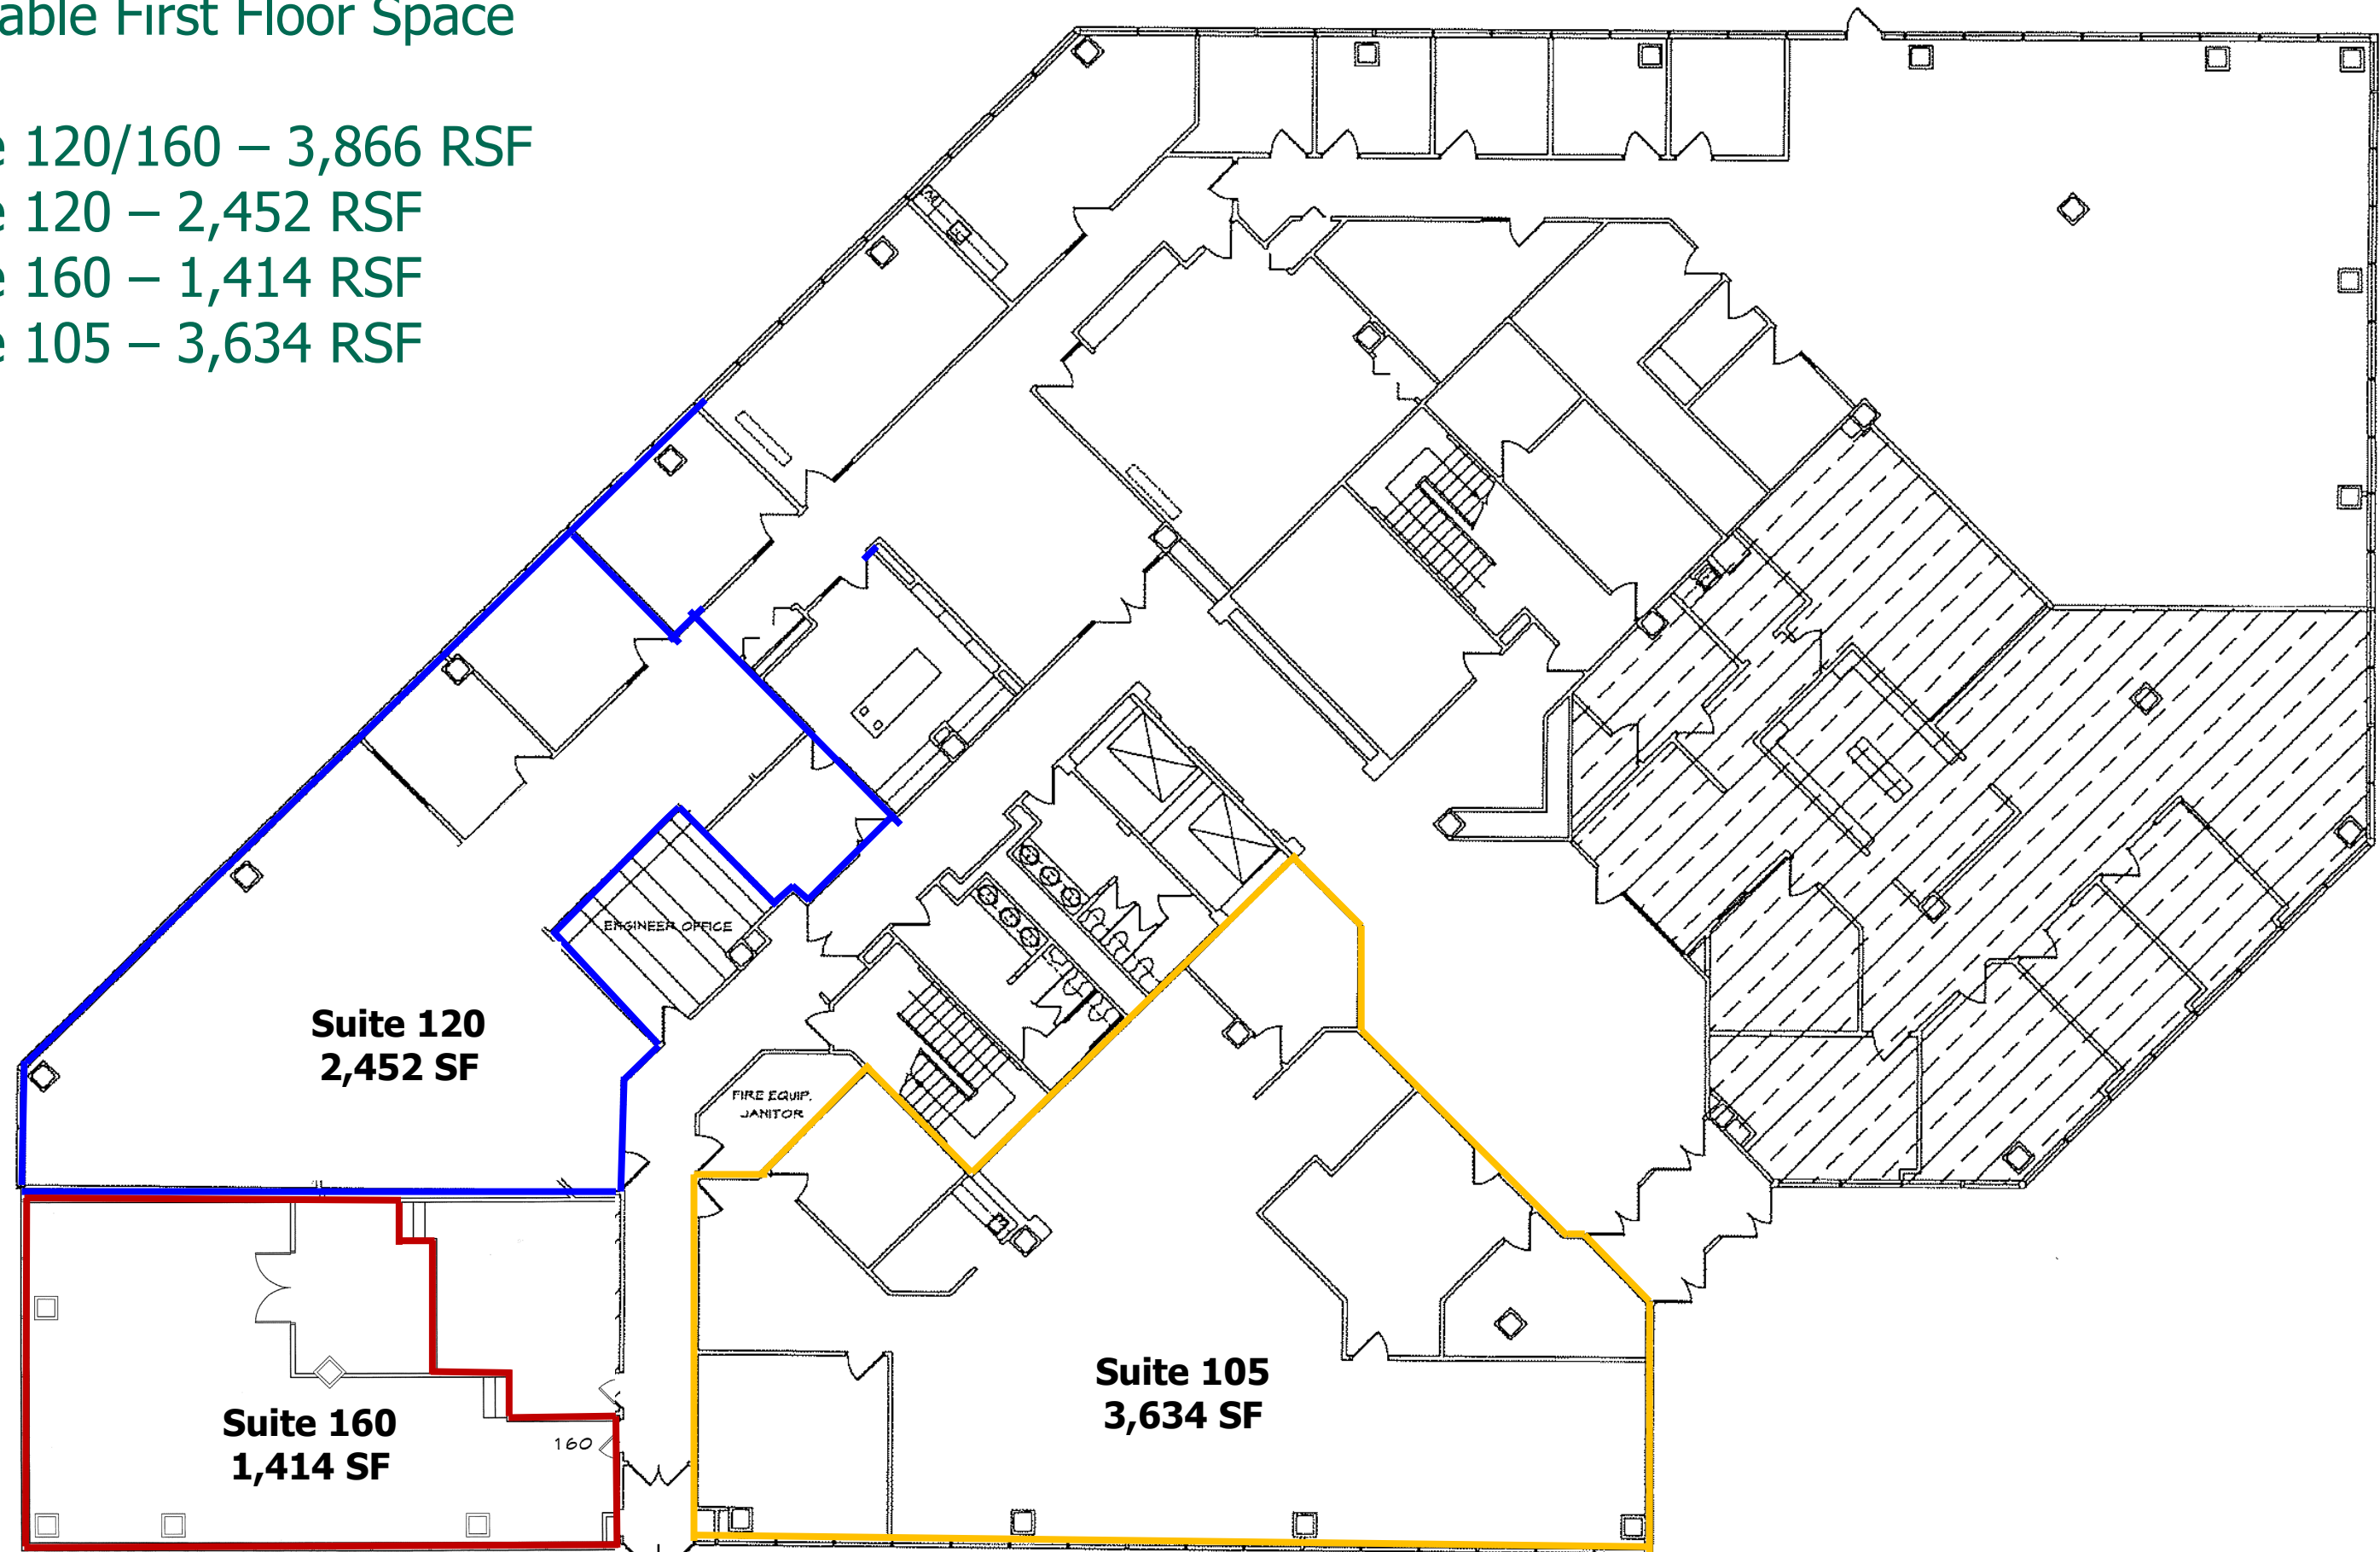

One Memorial Place

7633 East 63rd Place, Tulsa, OK 74133

**PRICE
EDWARDS**
AND COMPANY

Available First Floor Space

Suite 120/160 – 3,866 RSF

Suite 120 – 2,452 RSF

Suite 160 – 1,414 RSF

Suite 105 – 3,634 RSF