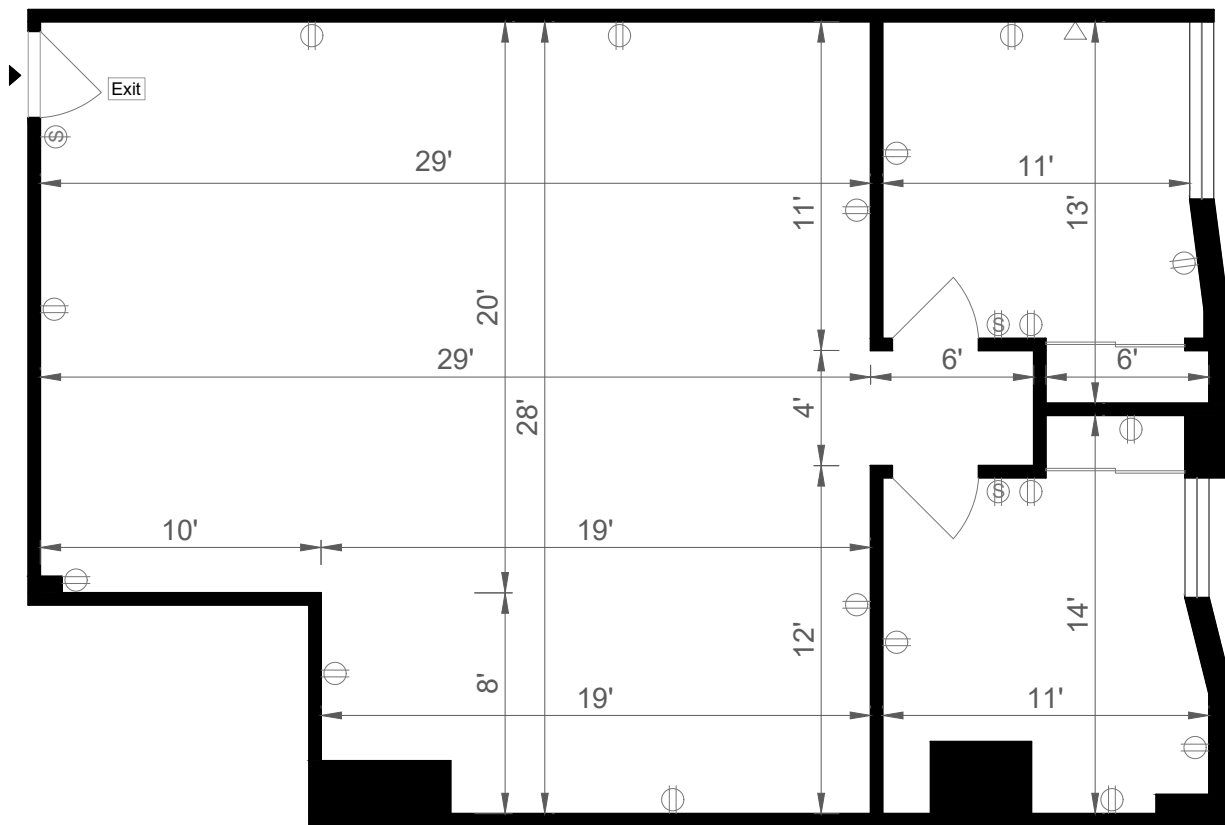

ICON OFFICE BUILDING

1895 TYLER STREET - SUITE 203 | HOLLYWOOD, FL 33020

LEGEND:

- ⊕ DOUBLE RECEPTACLE
- ⊕⊕ QUAD RECEPTACLE
- ⊕ SINGLE SWITCH
- ⊕ DOUBLE SWITCH
- ▭ ELECTRICAL PANEL
- ▽ VOICE RECEPTACLE

1,405 Rentable SF