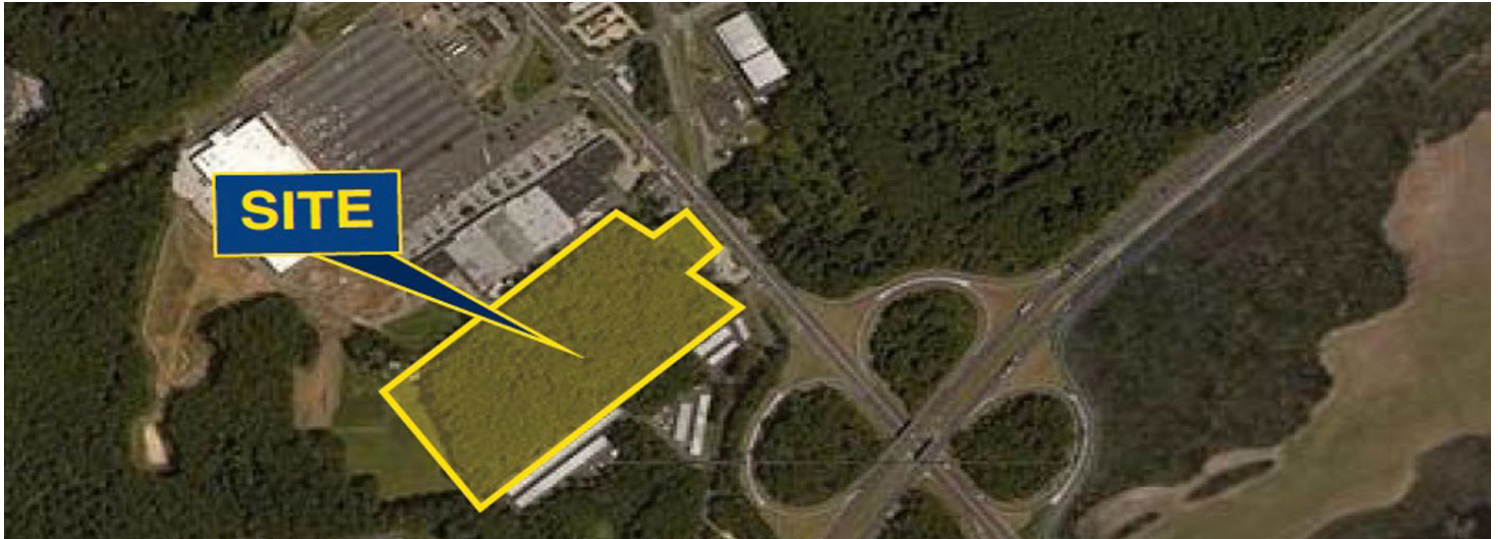

## 2214-2216 ROUTE 541, BURLINGTON, NJ

### Property Description:

**Block Lot:**

Development Opportunity

**Acres:**

119/8

**Zoning:**

14.52 +/- acres

**Taxes:**

B-2, Highway- Business

**Sale Price:**

\$4,550.00

**Comments:**

\$600,000.00

- Located adjacent to I-295 ramps
- Minutes to the NJ Turnpike
- Possible wetlands/drylands redistribution to suite future development
- Located in retail district with established anchor stores such as Walmart, Kohls, Target, Acme, Regal Theaters and Much more