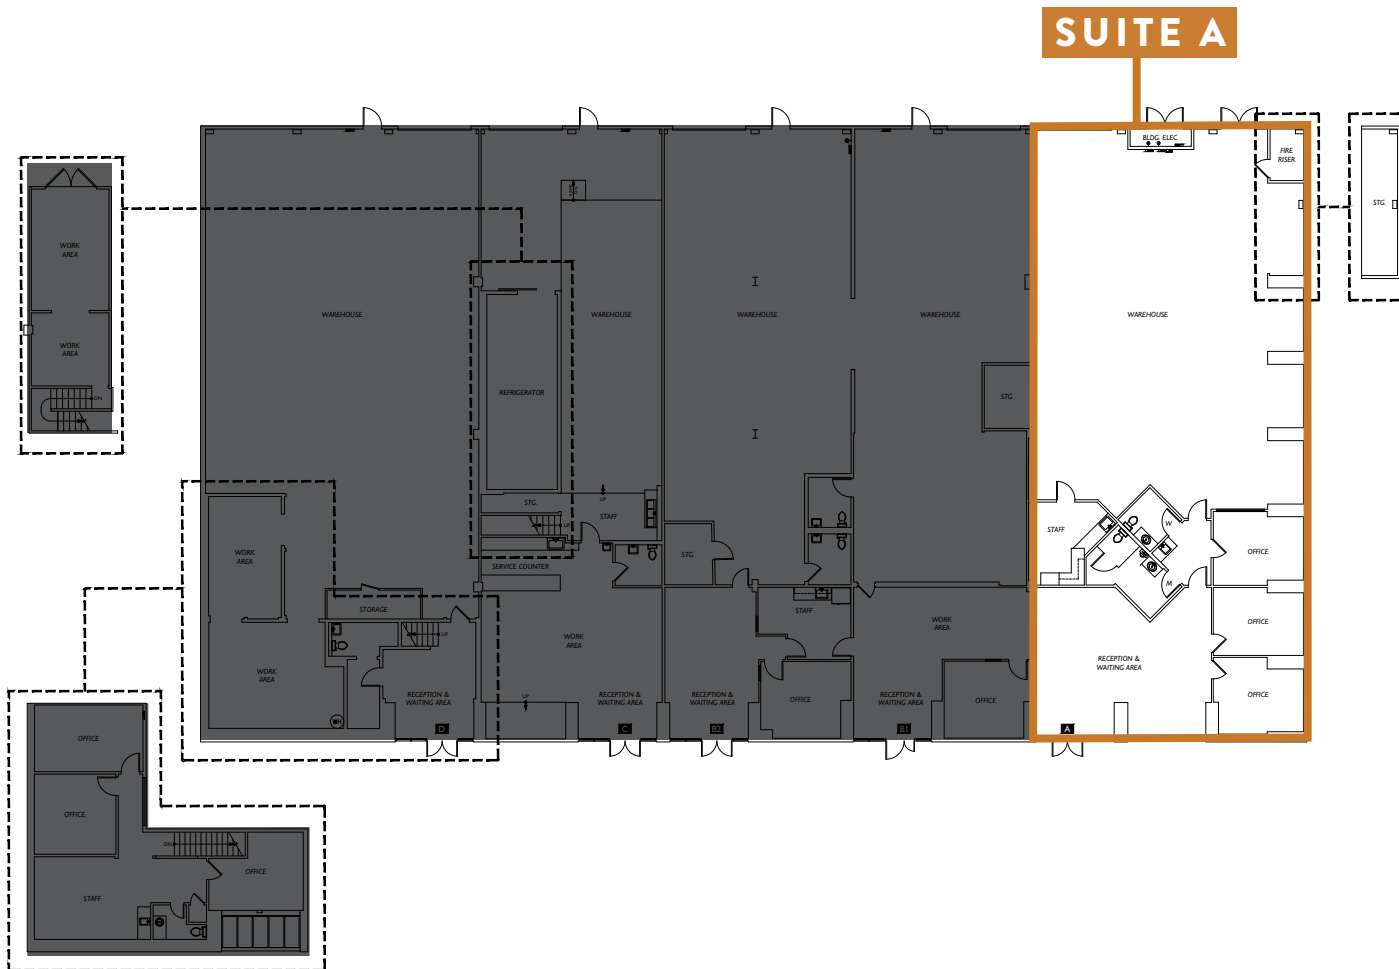

SUITE A
1,751 SF OFFICE
2,818 SF WHSE
4,569 SF TOTAL

AVAILABLE WITH
60 DAYS' NOTICE

$25.00/SF + NNN

CONNOR GILCHRIST
(425) 274-4286
gilchrist@broderickgroup.com

TYLER SLONE
(425) 274-4281
slone@broderickgroup.com

BRODERICK
GROUP