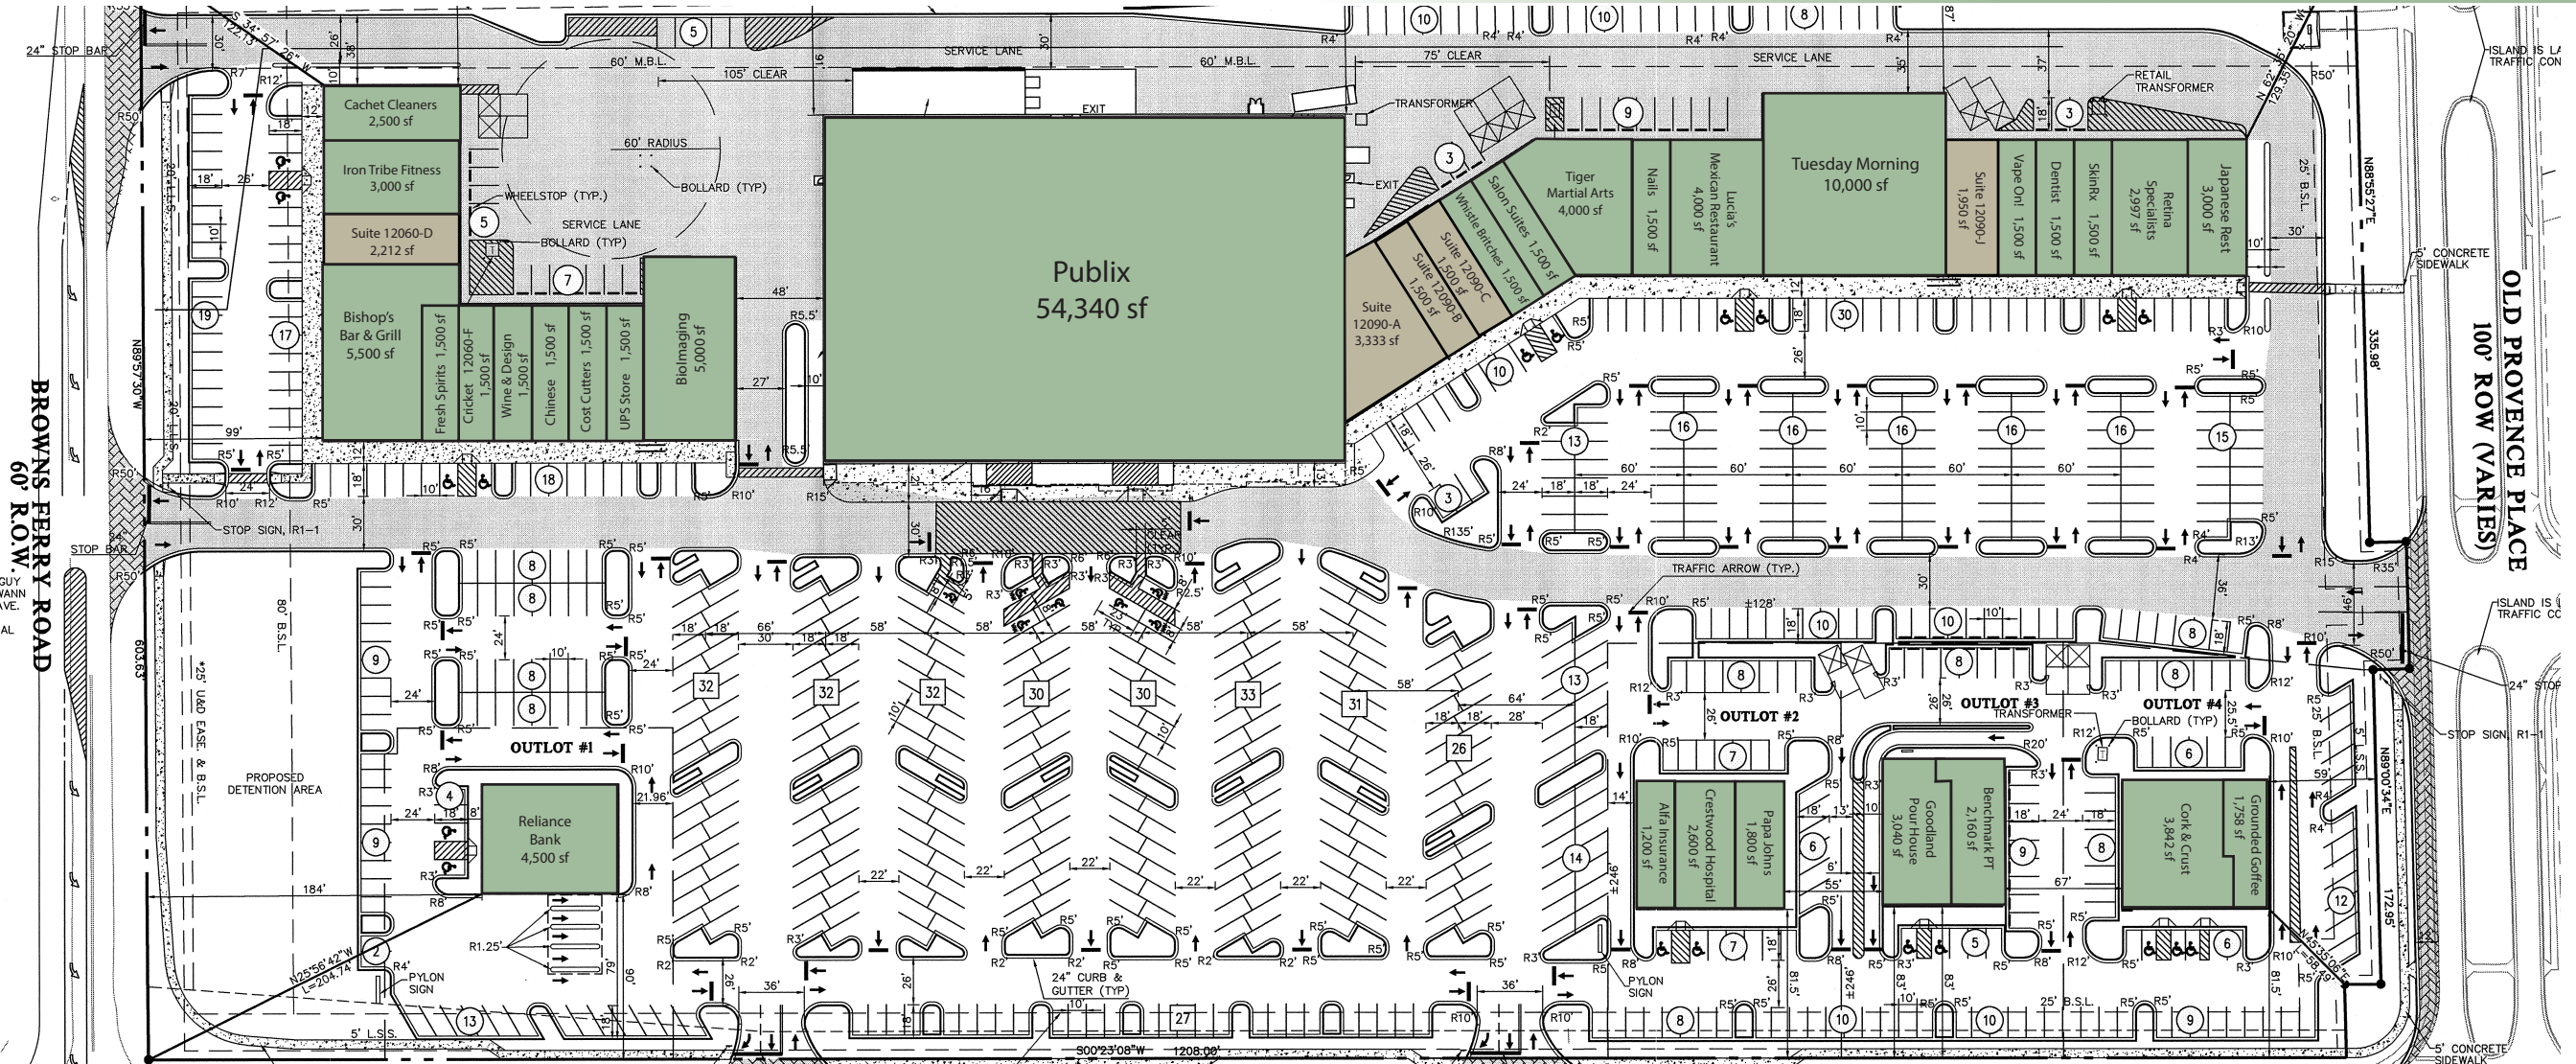

The Village Shoppes of Madison

12050	Reliance Bank	4,500	12060-F	Cricket Wireless	1,500	12090-B	Available	1,500	12090-I	Tuesday Morning	10,000	12100-A1	Alfa Insurance	1,200
12070	Publix	54,340	12060-G	Wine & Design	1,500	12090-C	Available	1,500	12090-J	Available	1,950	12100-A	Crestwood Phys Svcs	2,600
12060-A	Cachet Dry Cleaners	2,400	12060-H	China Dragon III	1,500	12090-D	Whistle Britches	1,500	12090-K	Vape On!	1,500	12100-B	Papa Johns	1,800
12060-B/C	Iron Tribe Fitness	3,000	12060-I	Cost Cutters	1,497	12090-E	Snips	1,500	12090-L	Smiles of Madison	1,500	12110-A	Goodland Pour	3,040
12060-D	Available	2,212	12060-J	The UPS Store	1,500	12090-F	Tiger Martial Arts	4,000	12090-M	SkinRx	1,500	12110-B	Benchmark Therapy	2,160
12060-E	Bishops Bar & Grill	5,500	12060-K	Bioimaging	5,000	12090-G	Blue Nails	1,500	12090-N/O	Retina Specialists	2,994	12120-A	Cork & Crust	3,842
12060-E1	BarrelHouse	1,500	12090-A	Available	3,333	12090-H	Lucia's Mexican	4,000	12090-P	Sakura Japanese	3,000	12120-C	Grounded Coffee	1,758

COUNTY LINE ROAD

REMOVE ASPHALT AS NECESSARY FOR PIPE INSTALLATION UP TO EDGE OF TRAVEL LANE

5' CONCRETE SIDEWALK

ISLAND ISLAND TRAFFIC CONTROL

ISLAND ISLAND TRAFFIC CONTROL

EXIST TRAF LIGHT

Available

Leased