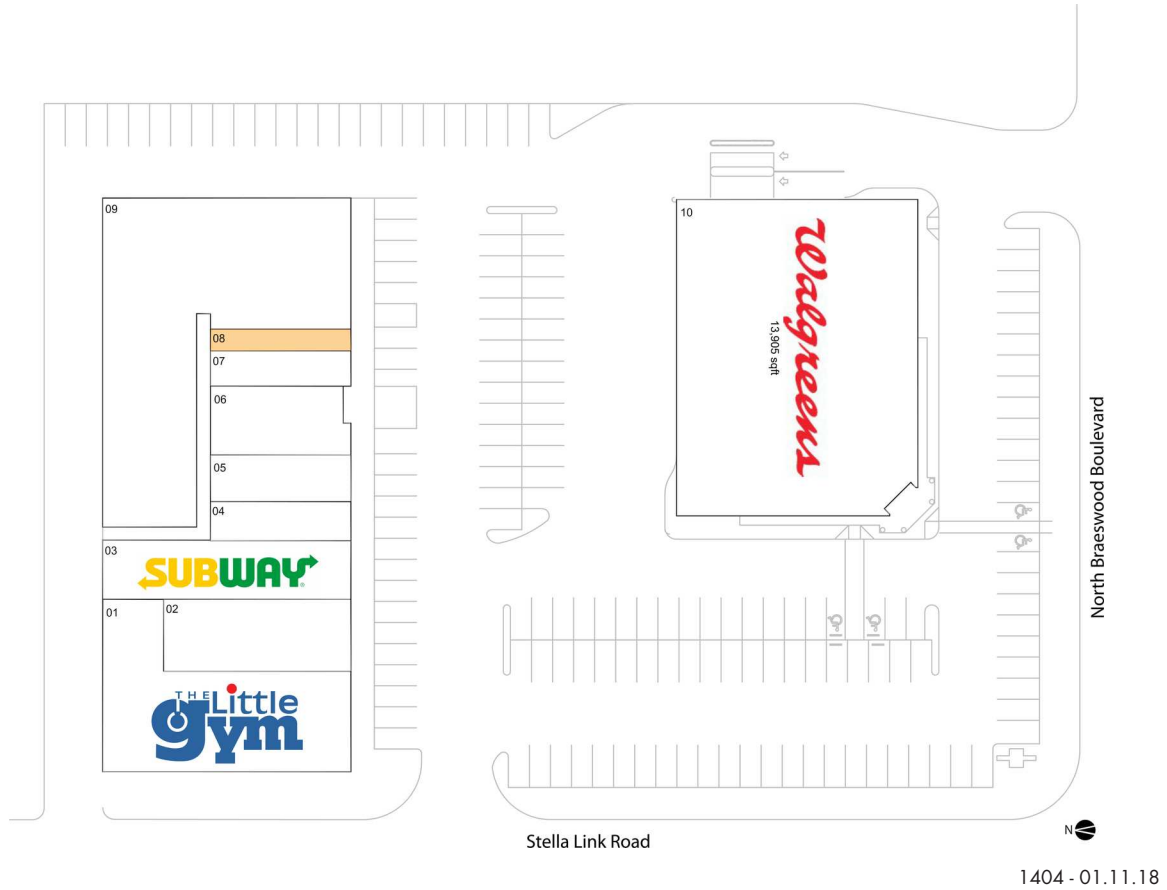

Houston-The Woodlands-Sugar Land, TX
BRAES LINK

29.692300, -95.439900
 8415-8431 Stella Link | Houston, TX 77025

CENTER SIZE: 38,997 SF

DEMOGRAPHICS	1 MILE	3 MILE	5 MILE
👤	20,432	157,704	464,314
🏠	8,482	69,958	201,450
💰	\$177,465	\$140,966	\$113,628

Rent space surrounded by a dense population of 157,000+ with an average household income of \$140,000+ within 3 miles

Close proximity to Rice University with 7,000+ students and Texas Medical Center, the largest medical center in the world, with 100,000+ employees

Direct access to I-610

Specialty retail space and pop-up shop locations available

Houston-The Woodlands-Sugar Land, TX
BRAES LINK

29.692300, -95.439900
 8415-8431 Stella Link | Houston, TX 77025

AVAILABLE SPACE

08 826 SF

CURRENT RETAILERS

01	The Little Gym	5,340 SF
02	Act II Resale Boutique	2,460 SF
03	Subway	2,648 SF
04	The Tailored Tail	1,000 SF
05	Hardy's Picture Framing	1,200 SF
06	Eddie's Salon	1,280 SF
07	Jane Dental, P.C.	1,530 SF
09	The Hitting Academy Diamond Club	8,808 SF
10	Walgreens	13,905 SF