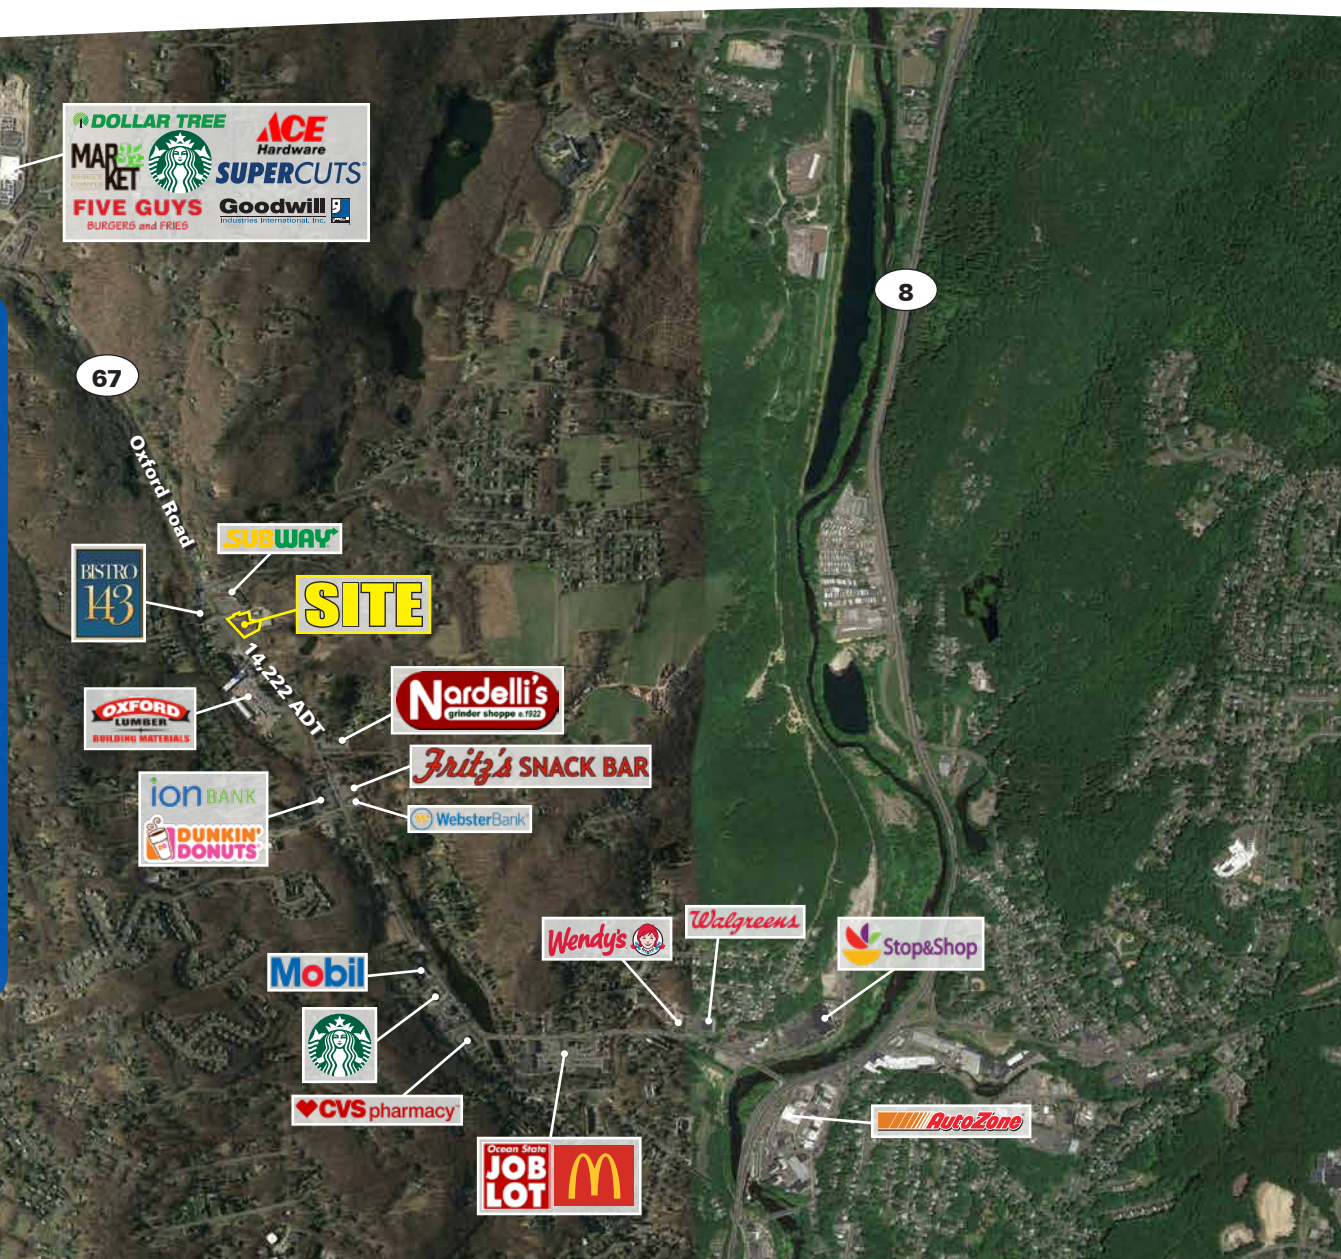

Join Brand New Dollar General

- Total land area 1.39 acres
- 1200 SF Available
- Excellent visibility and access on Route 67
- Route 67 traffic count 14,222 ADT

2019 DEMOGRAPHICS	3 MILE	5 MILE	7 MILE
Population	23,253	58,011	135,551
Med HH Income	\$85,063	\$83,226	\$81,230