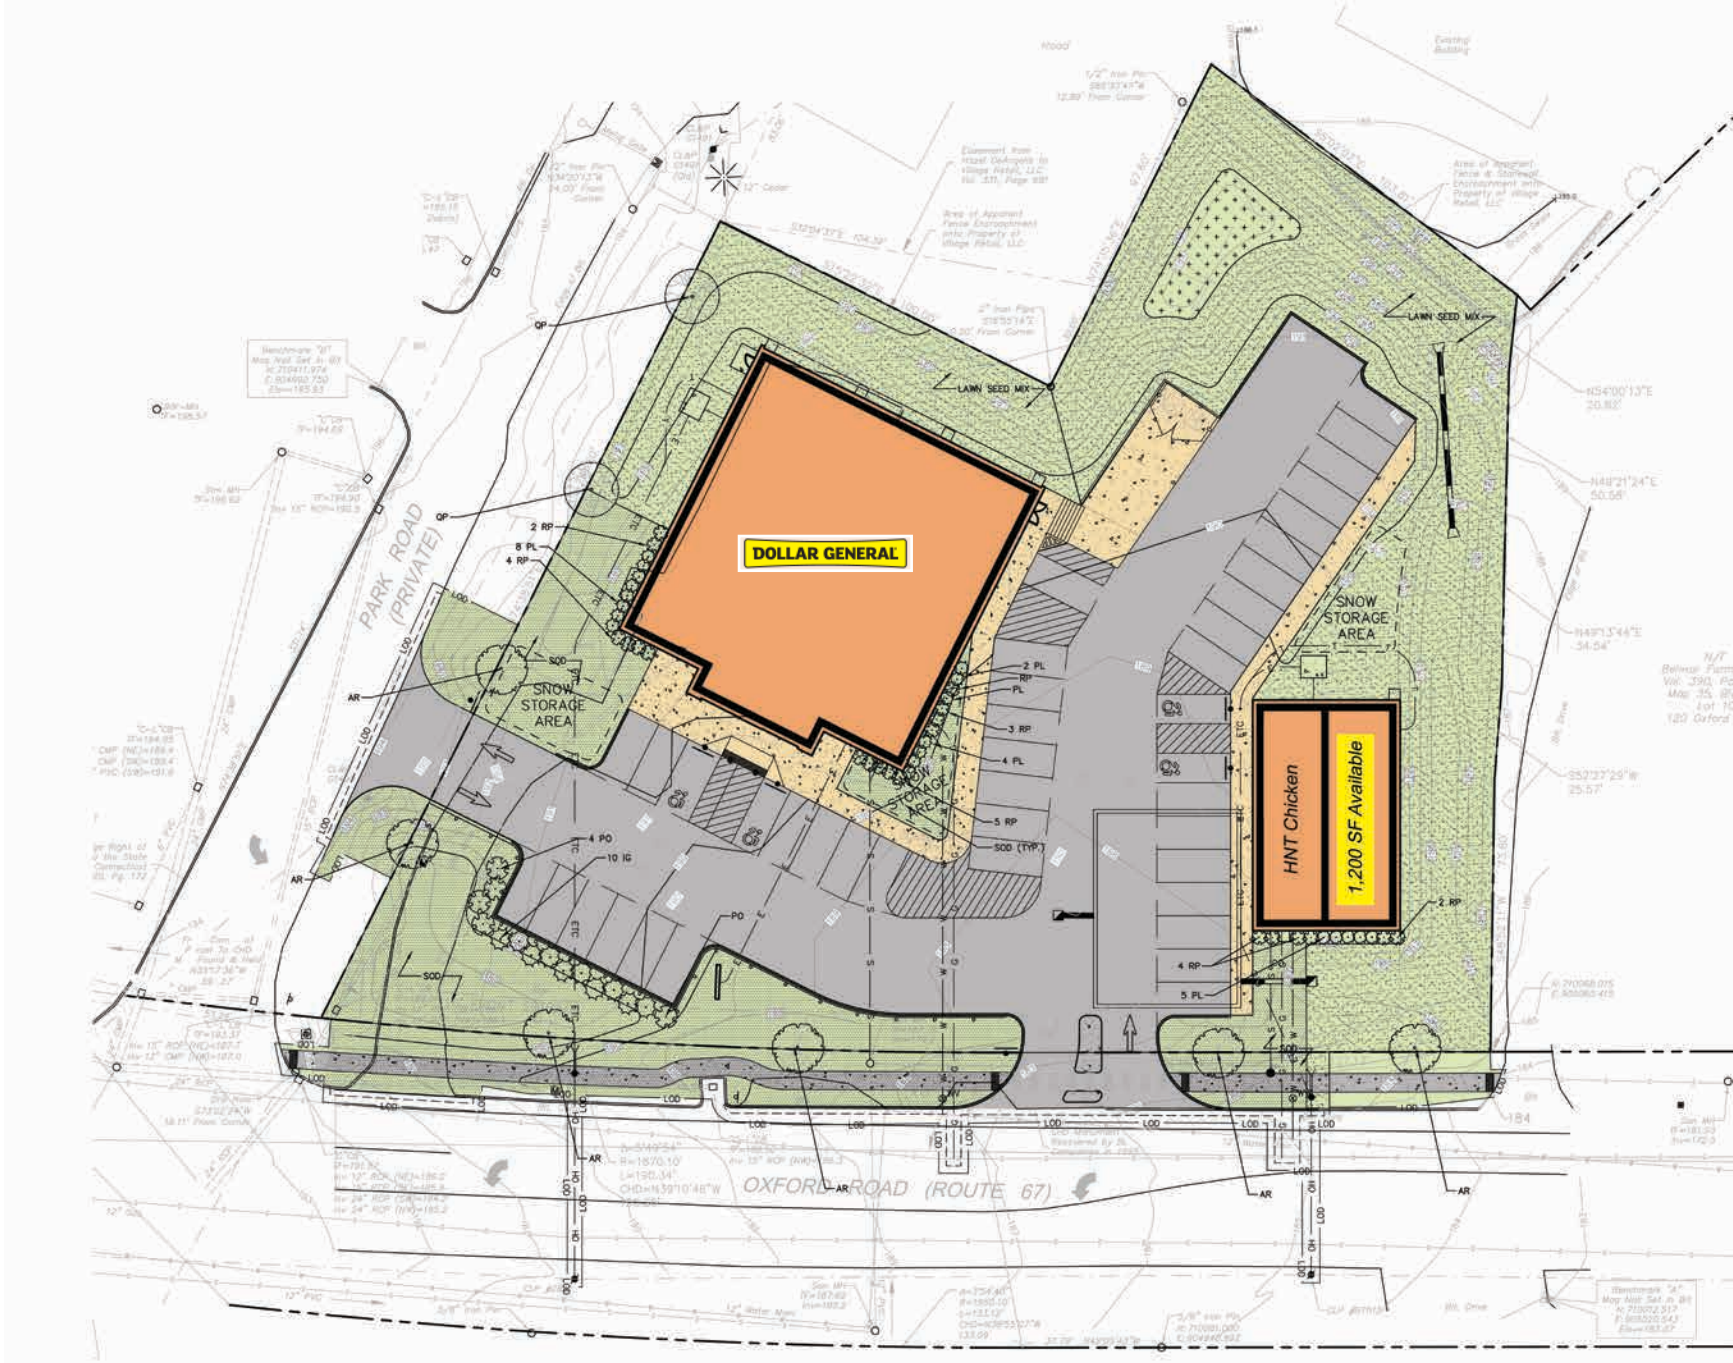

OXFORD, CT
126 Oxford Road

Mike Alberico
617.239.3605
malberico@atlanticretail.com

ATLANTICRETAIL.COM