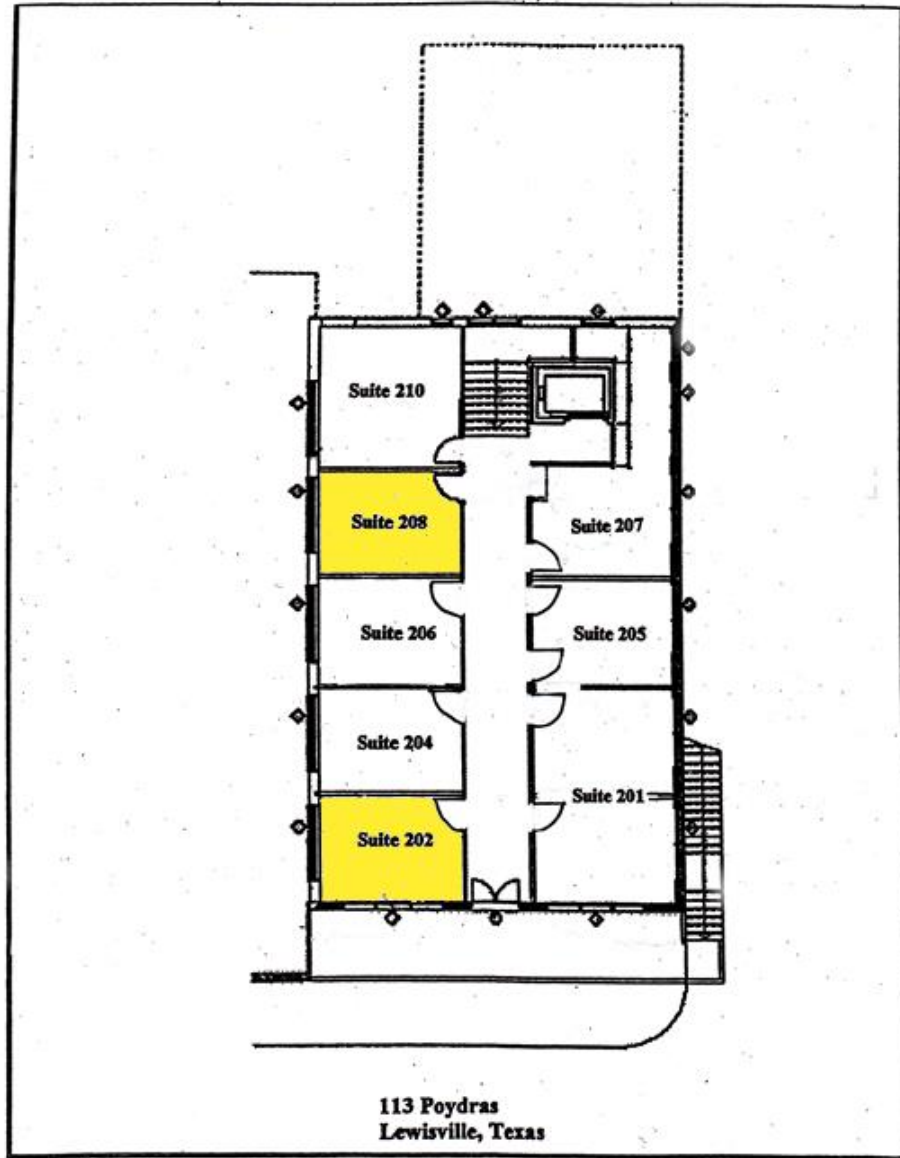

This information is believed to be accurate, but no representation or warranty, express or implied, as to its accuracy or completeness is made by any party. The presentation of this property is submitted subject to errors, omissions, change of price or prior sale or lease or withdrawal without notice.