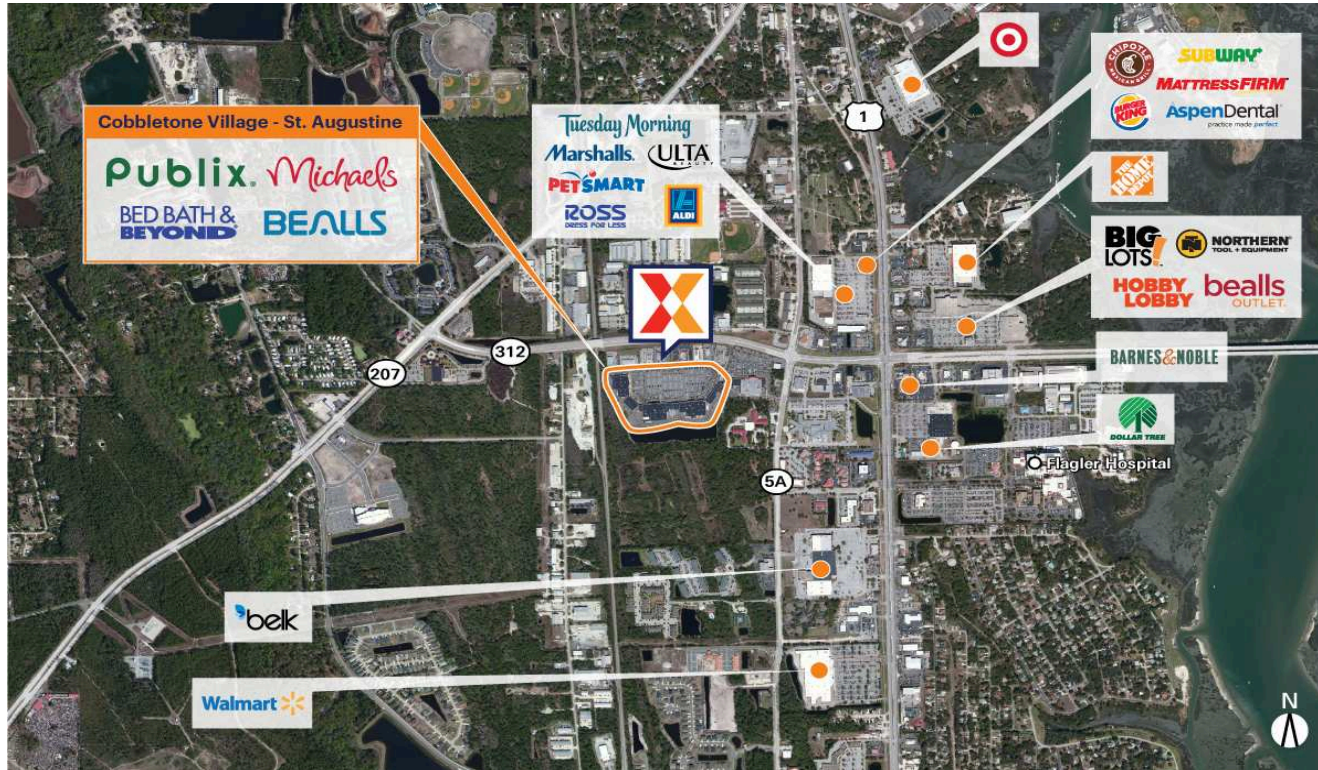

Cobblestone Village - St. Augustine

Jacksonville, FL

29.8658, -81.3307

305 State Road 312 | St. Augustine, FL 32086

Center Size: 265,464 SF

Demographics	1 Mile	3 Mile	5 Mile
	4,812	36,521	69,832
	1,978	15,277	30,031
	\$59,318	\$69,063	\$73,995

Commercial property and medical space for lease in St. Augustine, Florida, located less than one mile from Flagler Hospital

Highly visible retail space on State Road 312 from 27,000+ vehicles daily

Publix-anchored shopping center with top national brands including Bealls, Petco, Bed Bath & Beyond, Michaels, Pier 1 Imports and Kirkland's

Available Space

10	5,400 SF
29	2,800 SF
30	4,000 SF

Current Retailers

FS1	Black Molly Grill	4,403 SF	15	Firehouse Subs	1,400 SF
N.A.P.	South Trust Bank	0 SF	16	GameStop	1,400 SF
N.A.P.1	Arby's	0 SF	17	Leslie's Swimming	2,800 SF
N.A.P.2	SONIC	0 SF		Pool Supplies	
N.A.P.3	Panera Bread	0 SF	18	Sprint	2,800 SF
N.A.P.5	Yamato's Japanese	0 SF	19	Michaels	20,388 SF
	Steakhouse		20	Bed Bath & Beyond	20,000 SF
N.A.P.7	Broudy Brothers	0 SF	21	Pier 1 Imports	9,000 SF
	Liquors		22	Bath & Body Works	3,200 SF
N.A.P.8	Goodyear	0 SF	23	Quest Diagnostics	2,000 SF
01	Comcast Xfinity	5,000 SF	24	Hues Hair Salon	1,260 SF
02	Publix	44,271 SF		And Color Bar	
03	Sally Beauty Supply	1,600 SF	25	LacquerNailBar &	1,260 SF
04	Hair Cuttery	1,600 SF		Beauty Lounge	
05	Happy Nails, Happy Feet	1,600 SF	26	Green Tea Chinese Restaurant	1,260 SF
06	LensCrafters	2,400 SF	27	Kay Jewelers	2,500 SF
07	Dental Remedies	1,600 SF	28	Bealls	55,400 SF
08	The UPS Store	1,600 SF	31	Hibbett Sports	4,800 SF
09	Keke's Breakfast Cafe	4,800 SF	32	Kirkland's	6,200 SF
			33	Petco	13,000 SF
11A	GNC	1,335 SF	34	Party City	15,000 SF
11B	AT&T	1,265 SF	35	Salon Lofts	6,230 SF
12	Yobe Frozen Yogurt	1,000 SF	35A	Coastal Casual	8,892 SF
13	Hearing Centers Of America	1,000 SF			
14	Great Clips	1,000 SF			