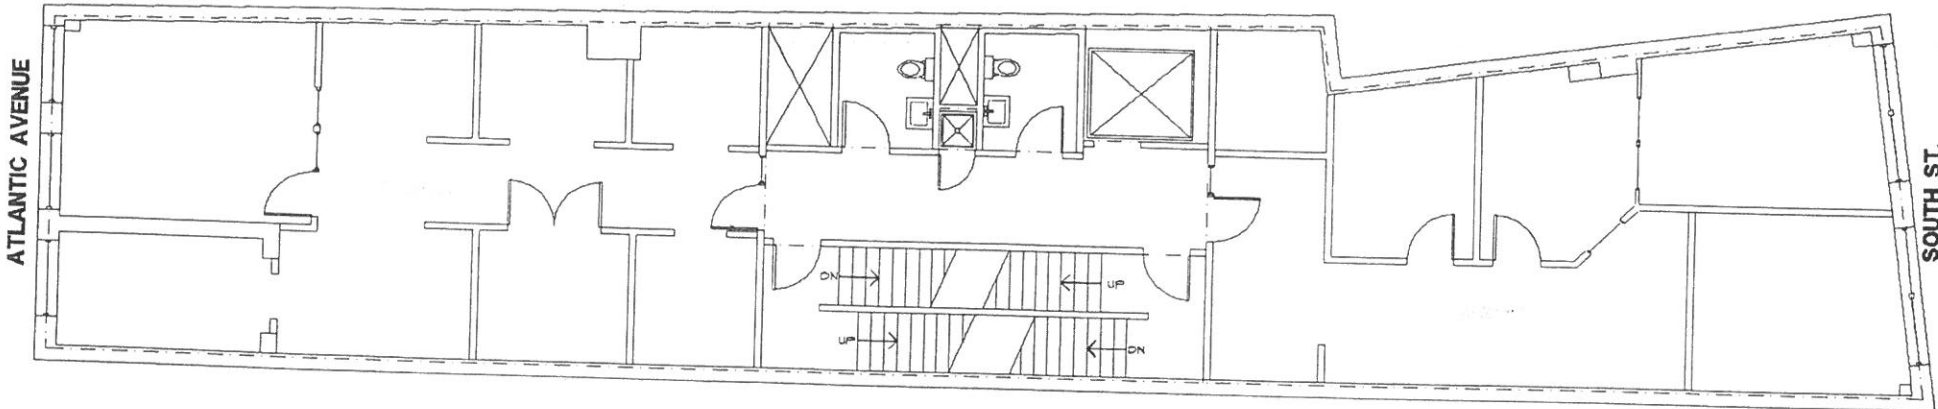

DATE: 12/12/00 TIME: 3:42:02 PM

**DSA**  
ARCHITECTS

ONE SHIPTARD WAY  
MIDFORD, MA  
781-391-1939

**THIRD LEVEL**  
**192 SOUTH STREET, BOSTON, MA**

RENTABLE SF: