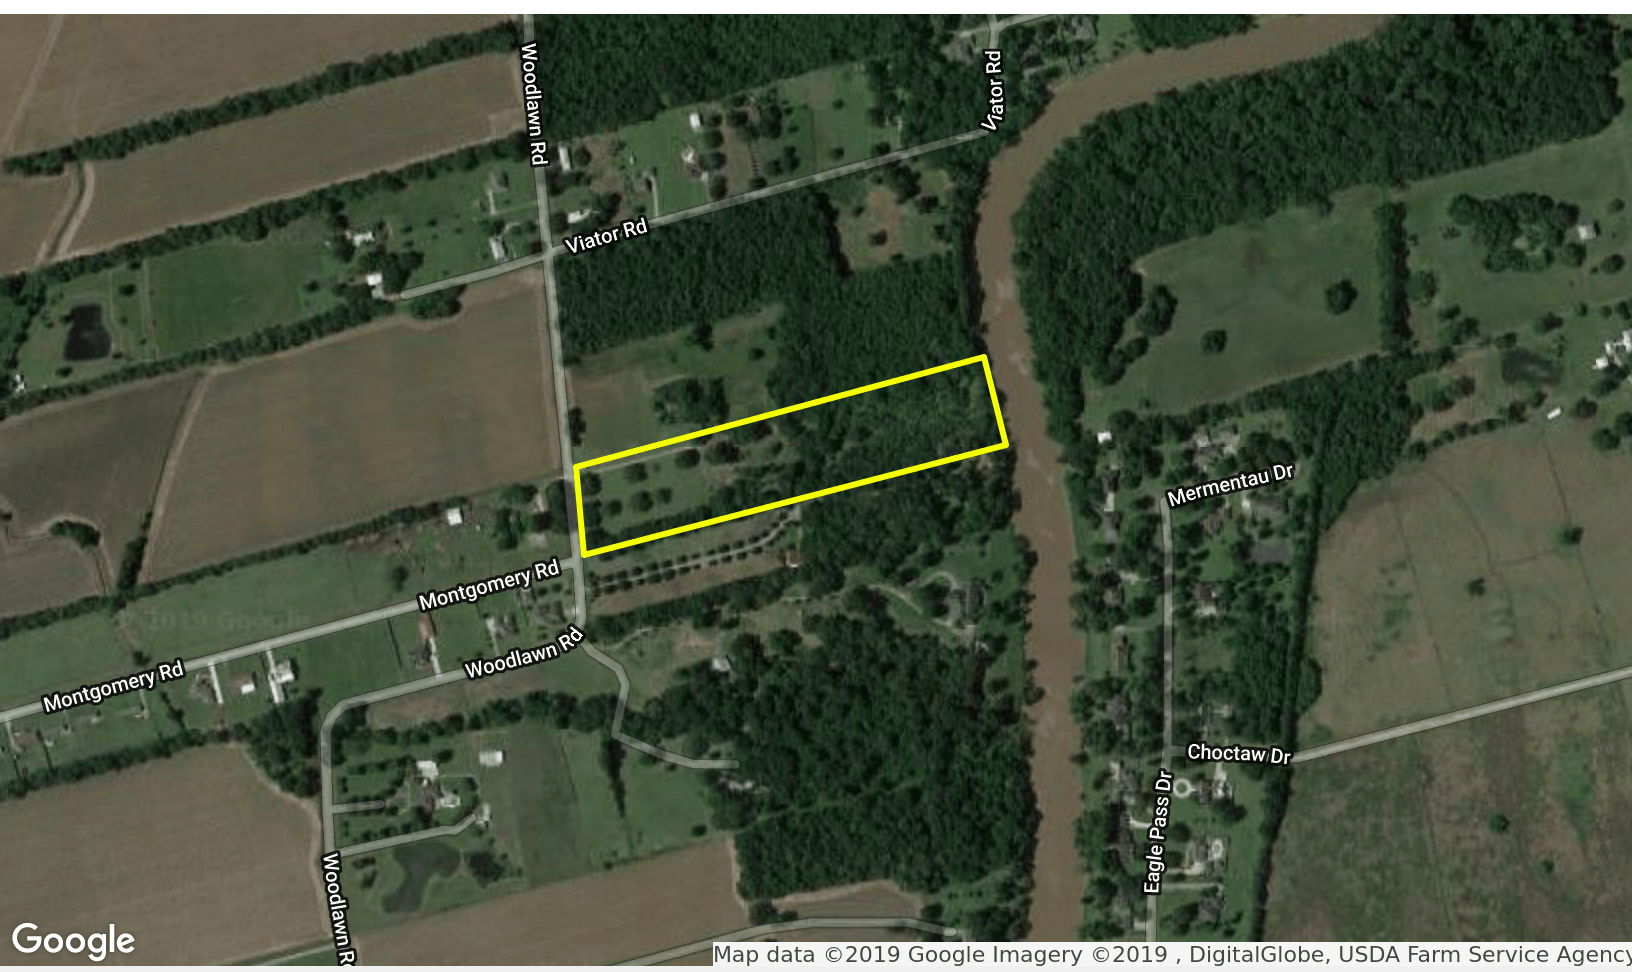

Location Maps

806 E. St. Mary Boulevard
Lafayette, LA 70503
337 233 9541 tel
latterblum.com