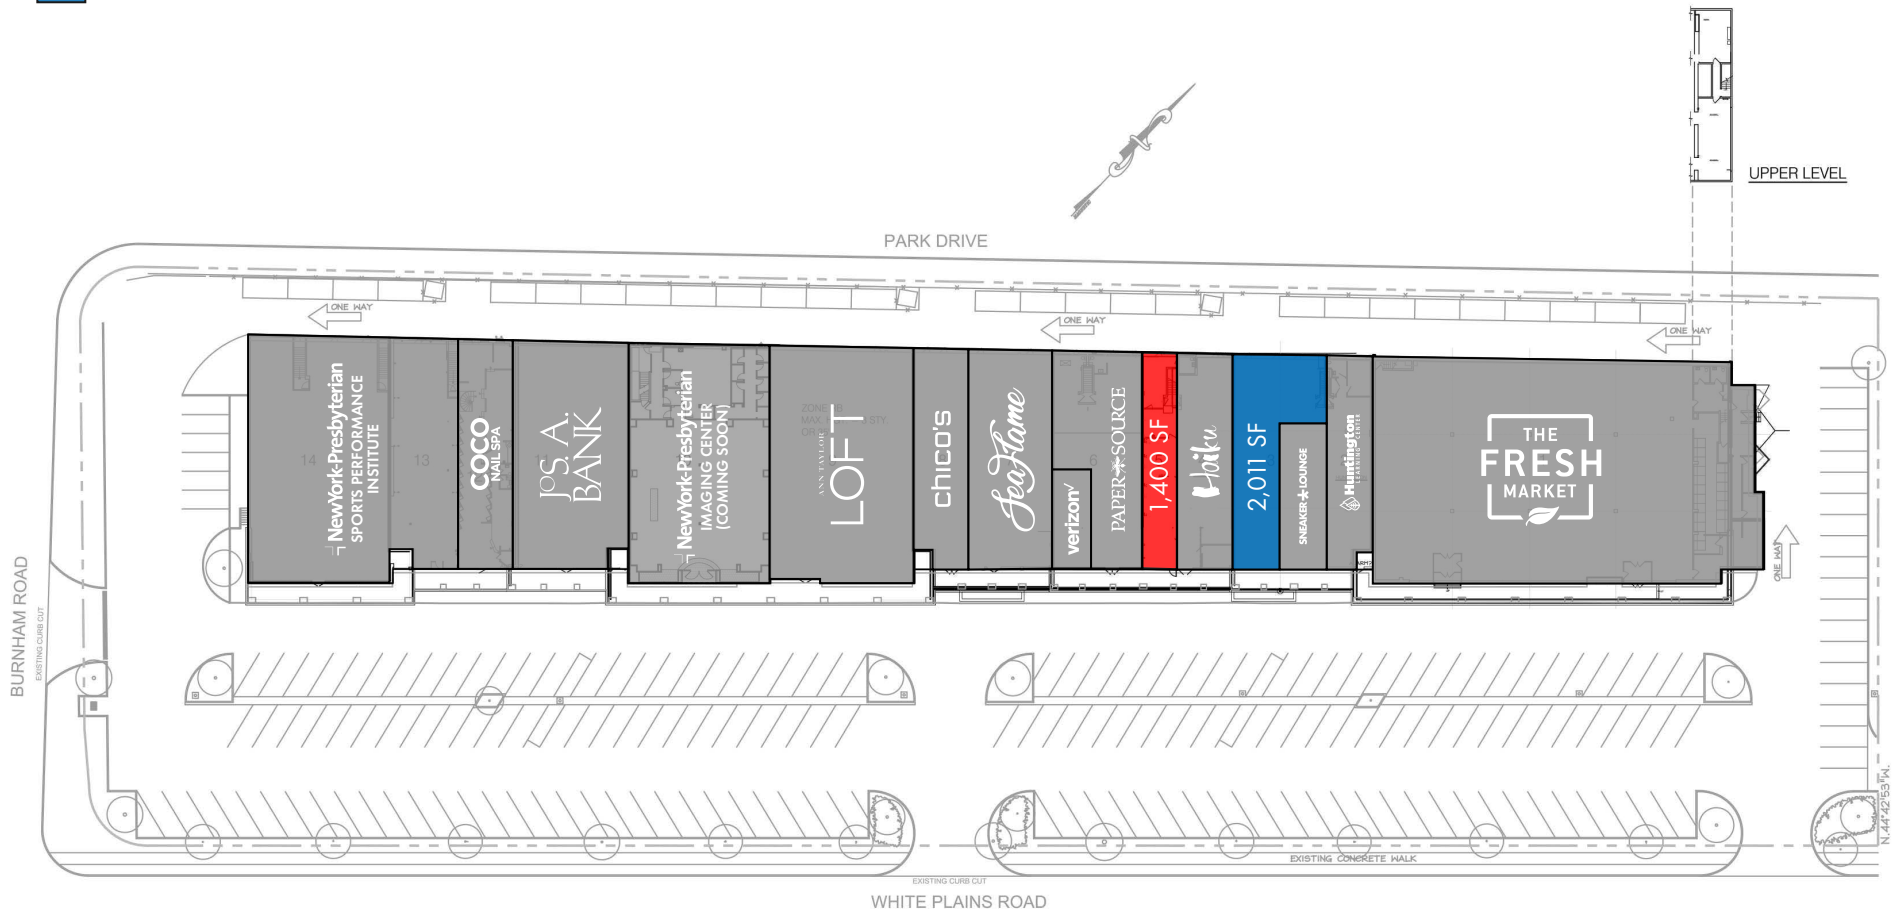

Adjacent Retailers

Floor Plan

- AVAILABLE | 1,400 SF
- LEASE OUT | 2,011 SF

Space Details

- 1,400 SF
- Currently Travel Associates.
- Space was renovated under a year ago.
- Furniture & fixtures in place.
- Available immediately.