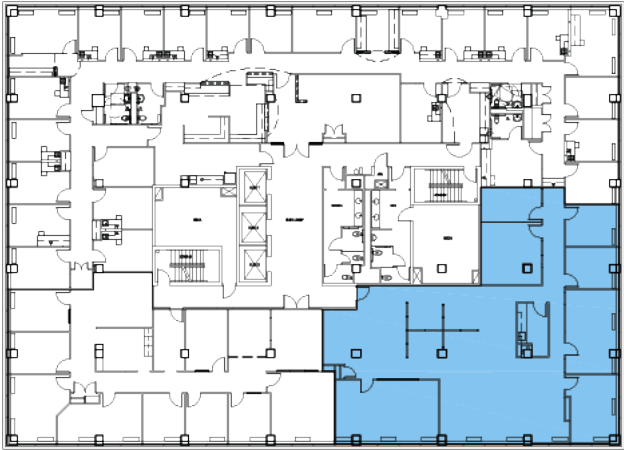

# 6862 ELM STREET: SUITE 620 - 3,941 RSF

6862 ELM STREET  
MCLEAN, VA, 22101

703.448.9400

MARTIN GRIFFIN | MARTIN@MEANYOLIVER.COM  
SHARON OLIVER | SHARON@MEANYOLIVER.COM