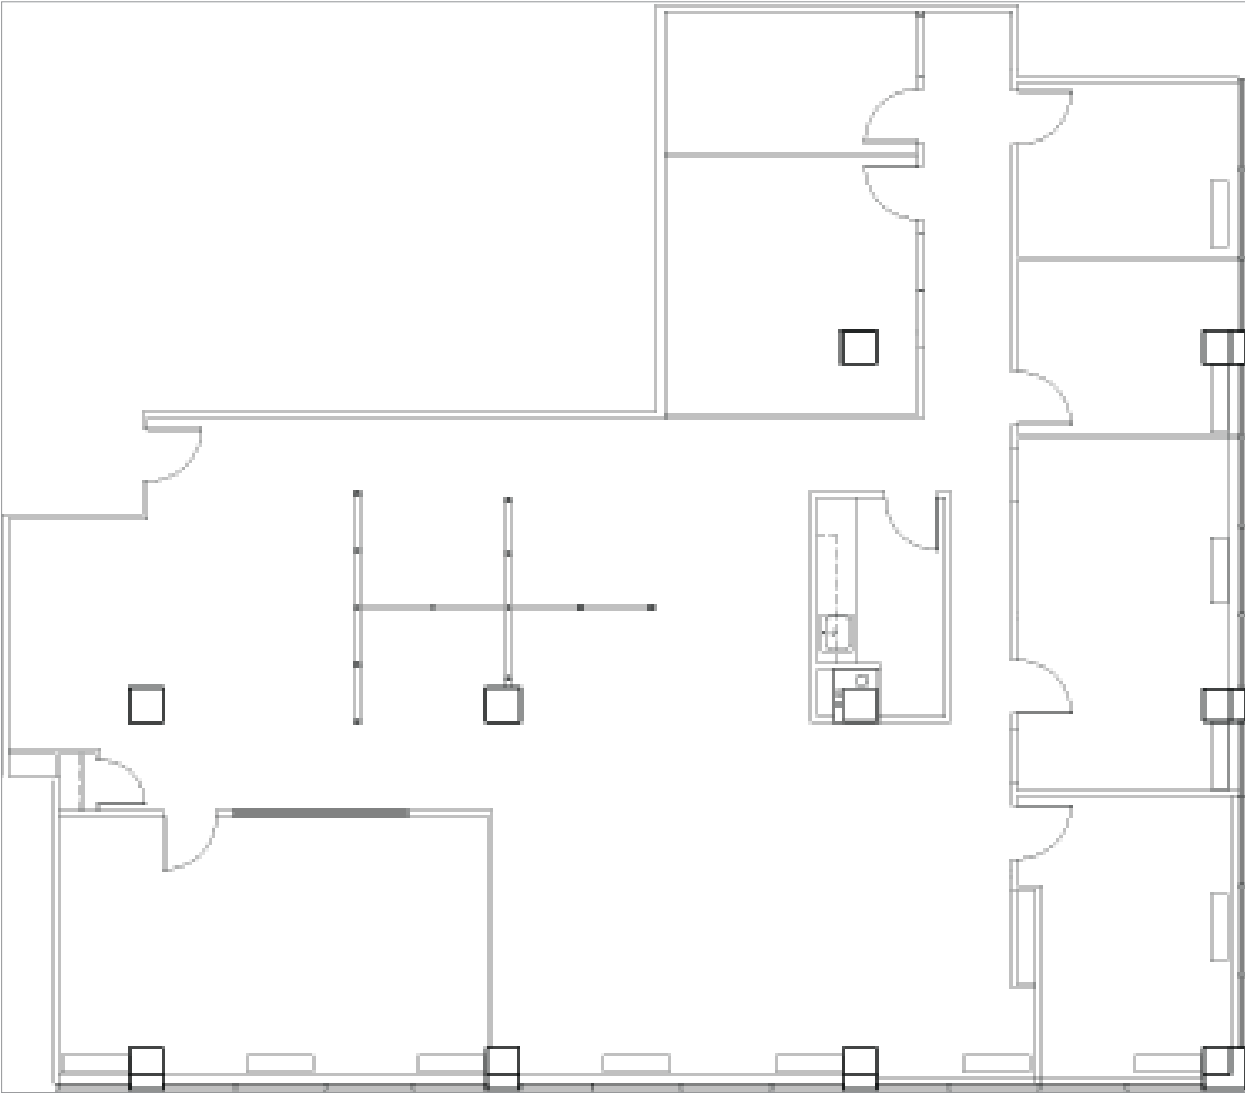

# 6862 ELM STREET: SUITE 620 - 3,941 RSF

6862 ELM STREET  
MCLEAN, VA, 22101

703.448.9400

MARTIN GRIFFIN | MARTIN@MEANYOLIVER.COM  
SHARON OLIVER | SHARON@MEANYOLIVER.COM