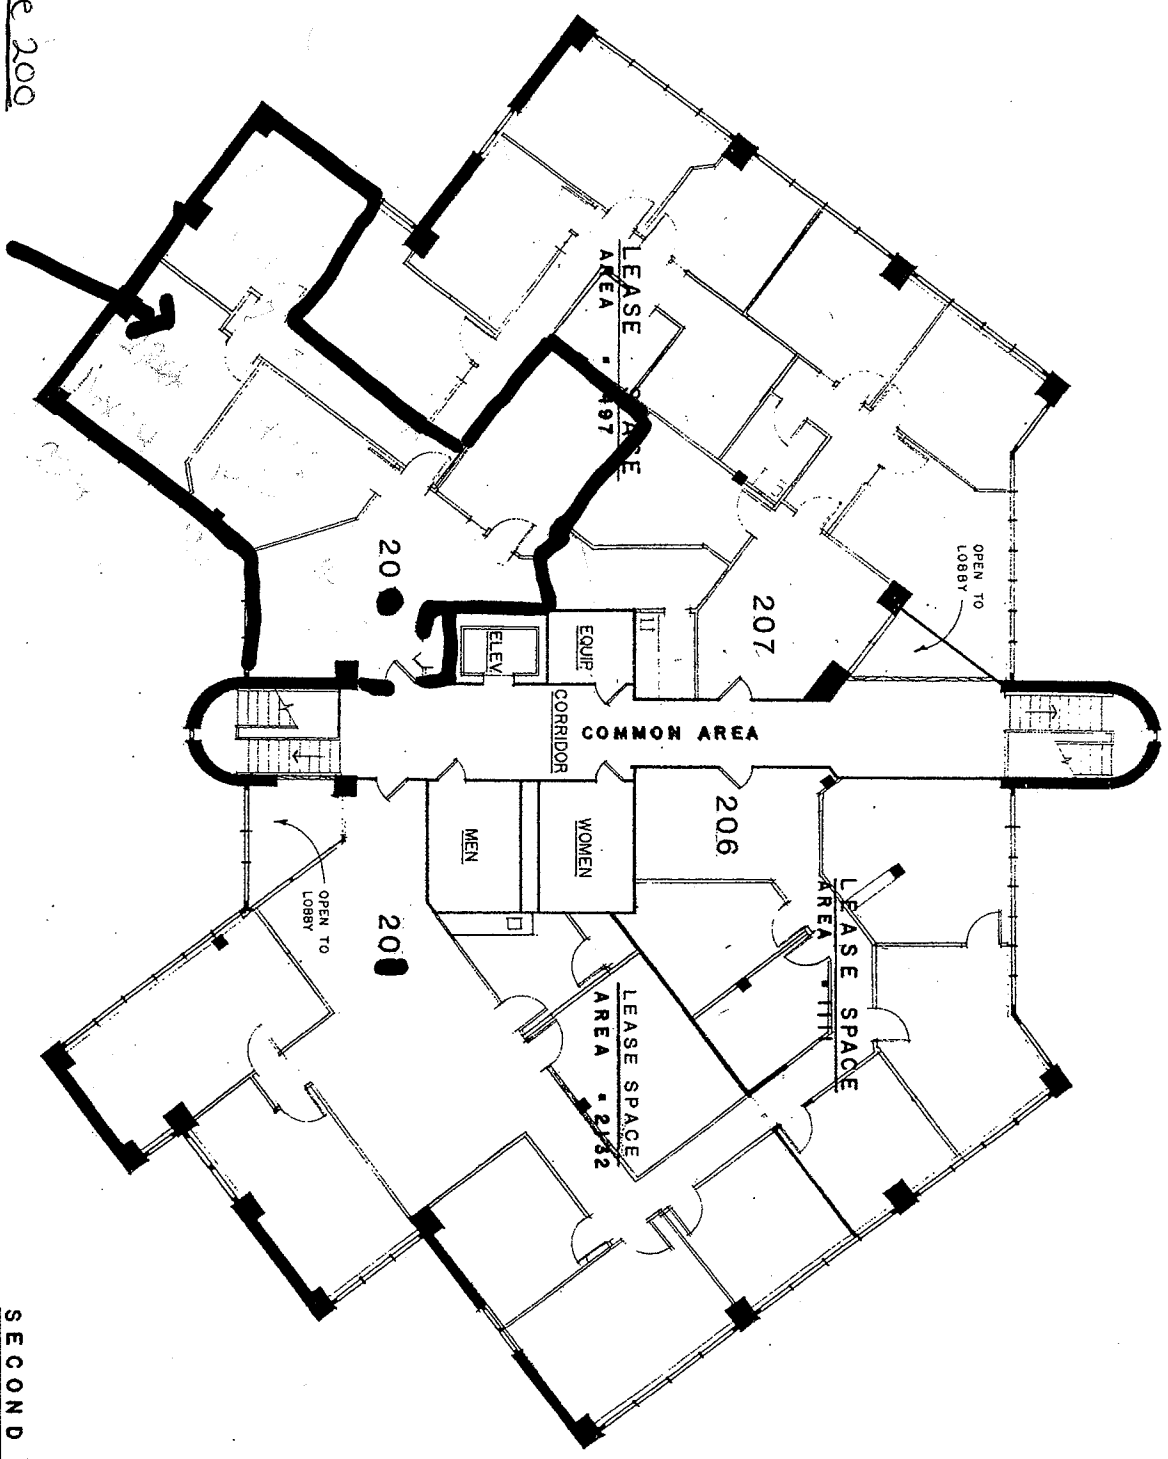

Suite 200
Area to be leased
1437 S.F.

EXECUTIVE

2nd FLOOR

OAKS

SECOND FLOOR
USABLE AREA - 6740 S.F.
RENTABLE AREA - 1437 S.F.
NOTE: LEASE AREAS INDICATED
ARE USEABLE ONLY