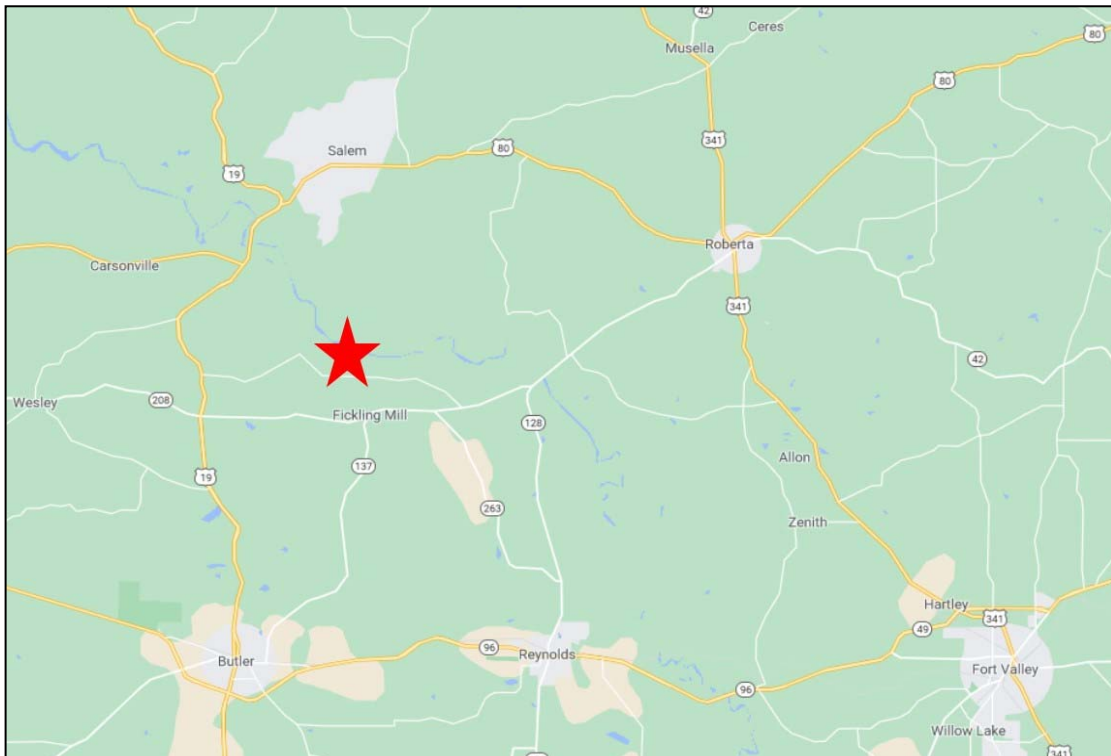

MAPS
Montfort Road
Butler, Taylor County, Georgia 31006

ART BARRY III, SIOR
478.746.8171 Office • 478.731.8000 Cell
abarry@cbcworldwide.com

CBCMACON.COM