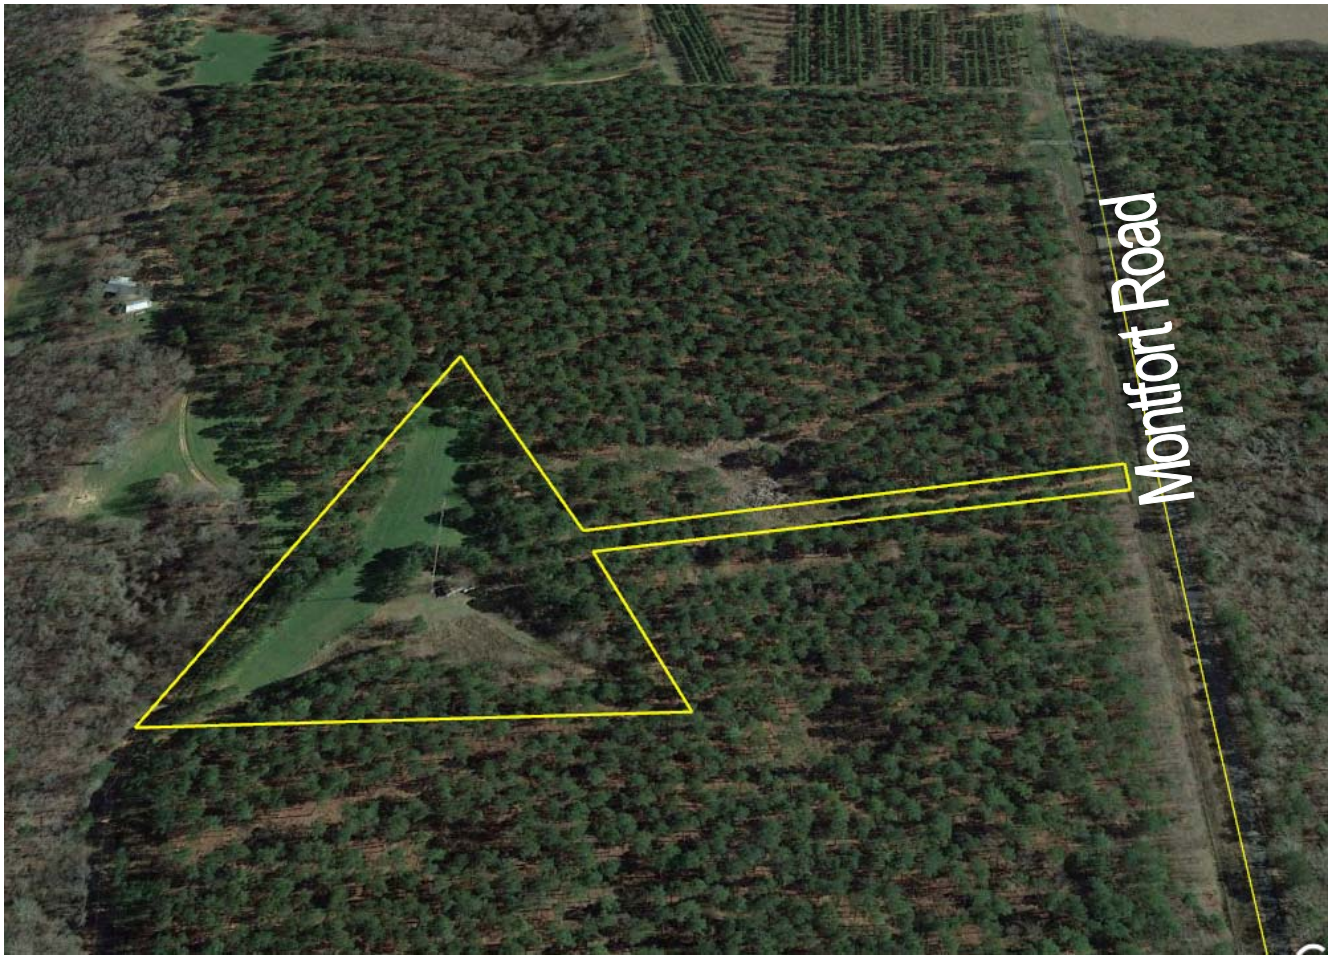

## AERIAL PARCEL MAP

Montfort Road  
Butler, Taylor County, Georgia 31006

- **3.8± Acre Cell Tower Site**
- **Base of the 420 foot tower is 565 feet above sea level.**
- **Location coordinates are:**
  - **32 degrees, 40 minutes, 19 seconds North**
  - **84 degrees, 11 minutes, 20 seconds West**