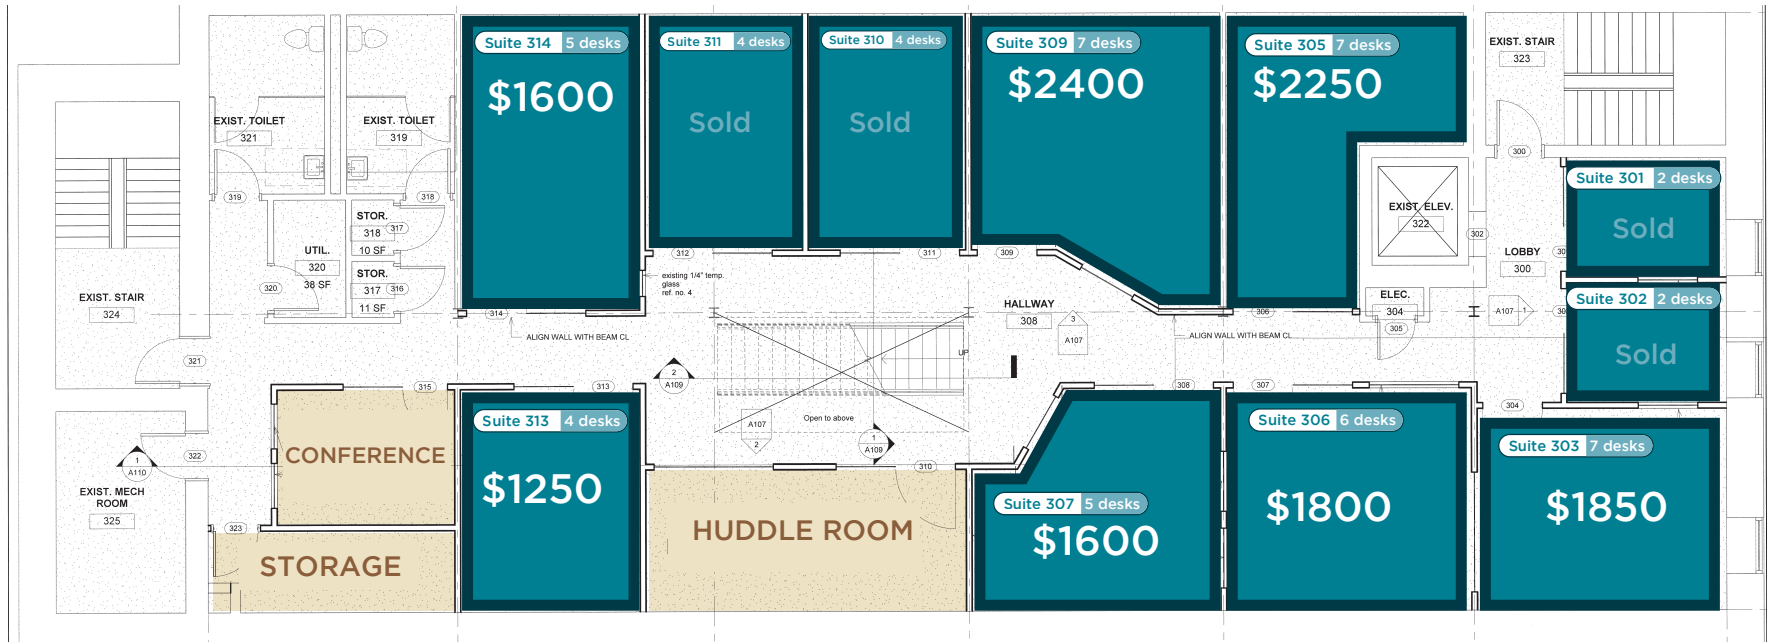

- MEMBER FEATURES
- OPEN PLAN COMMUNAL DESKS
- DEDICATED DESKS
- PRIVATE SUITES

CONTACT: TEAM@NESTRALEIGH.COM
 919.617.NEST (919.617.6378)

- MEMBER FEATURES
- OPEN PLAN COMMUNAL DESKS
- DEDICATED DESKS
- PRIVATE SUITES