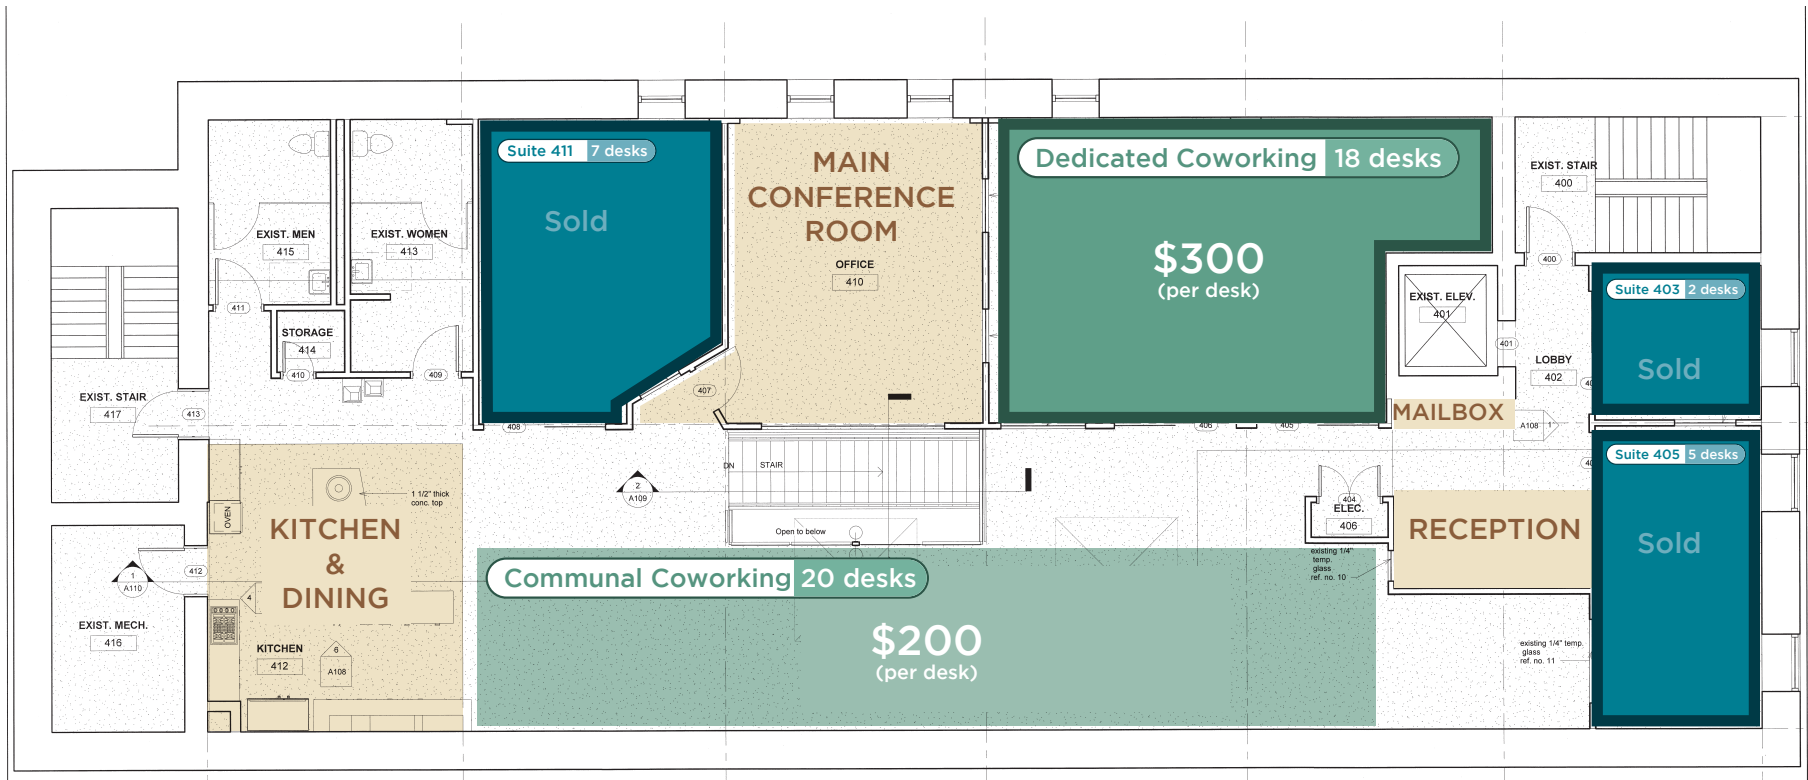

- MEMBER FEATURES
- OPEN PLAN COMMUNAL DESKS
- DEDICATED DESKS
- PRIVATE SUITES

CONTACT: TEAM@NESTRALEIGH.COM
 919.617.NEST (919.617.6378)

- MEMBER FEATURES
- OPEN PLAN COMMUNAL DESKS
- DEDICATED DESKS
- PRIVATE SUITES