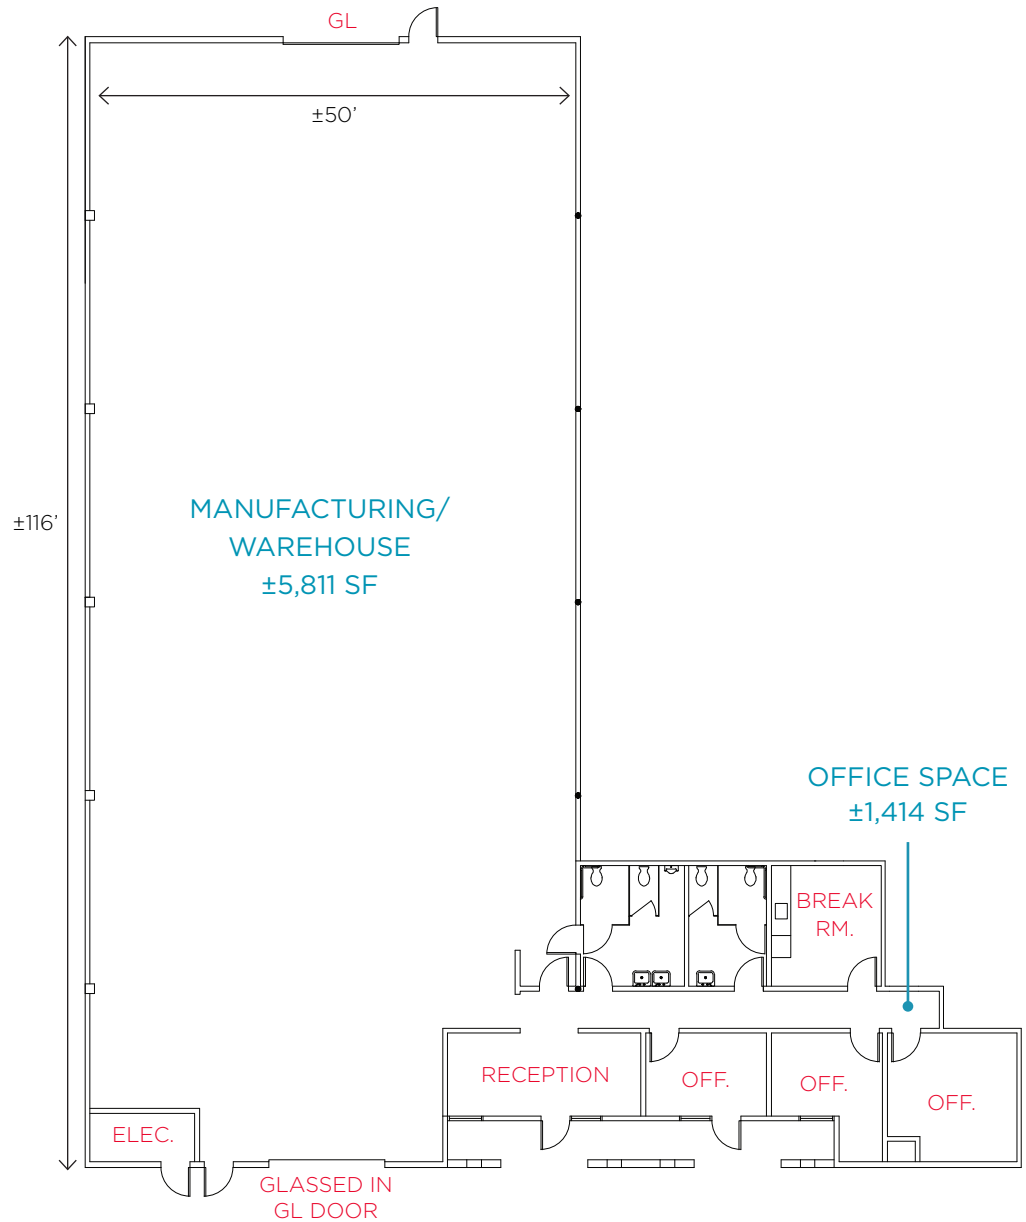

FOR LEASE

475 VANDELL WAY

CAMPBELL, CALIFORNIA

Current Floor Plan

- ±7,225 SF Available
 - ±5,811 SF Manufacturing/Warehouse
 - ±1,414 SF Office Space
- (2) 12' Wide Grade Level Doors
- Flexible Office Layout