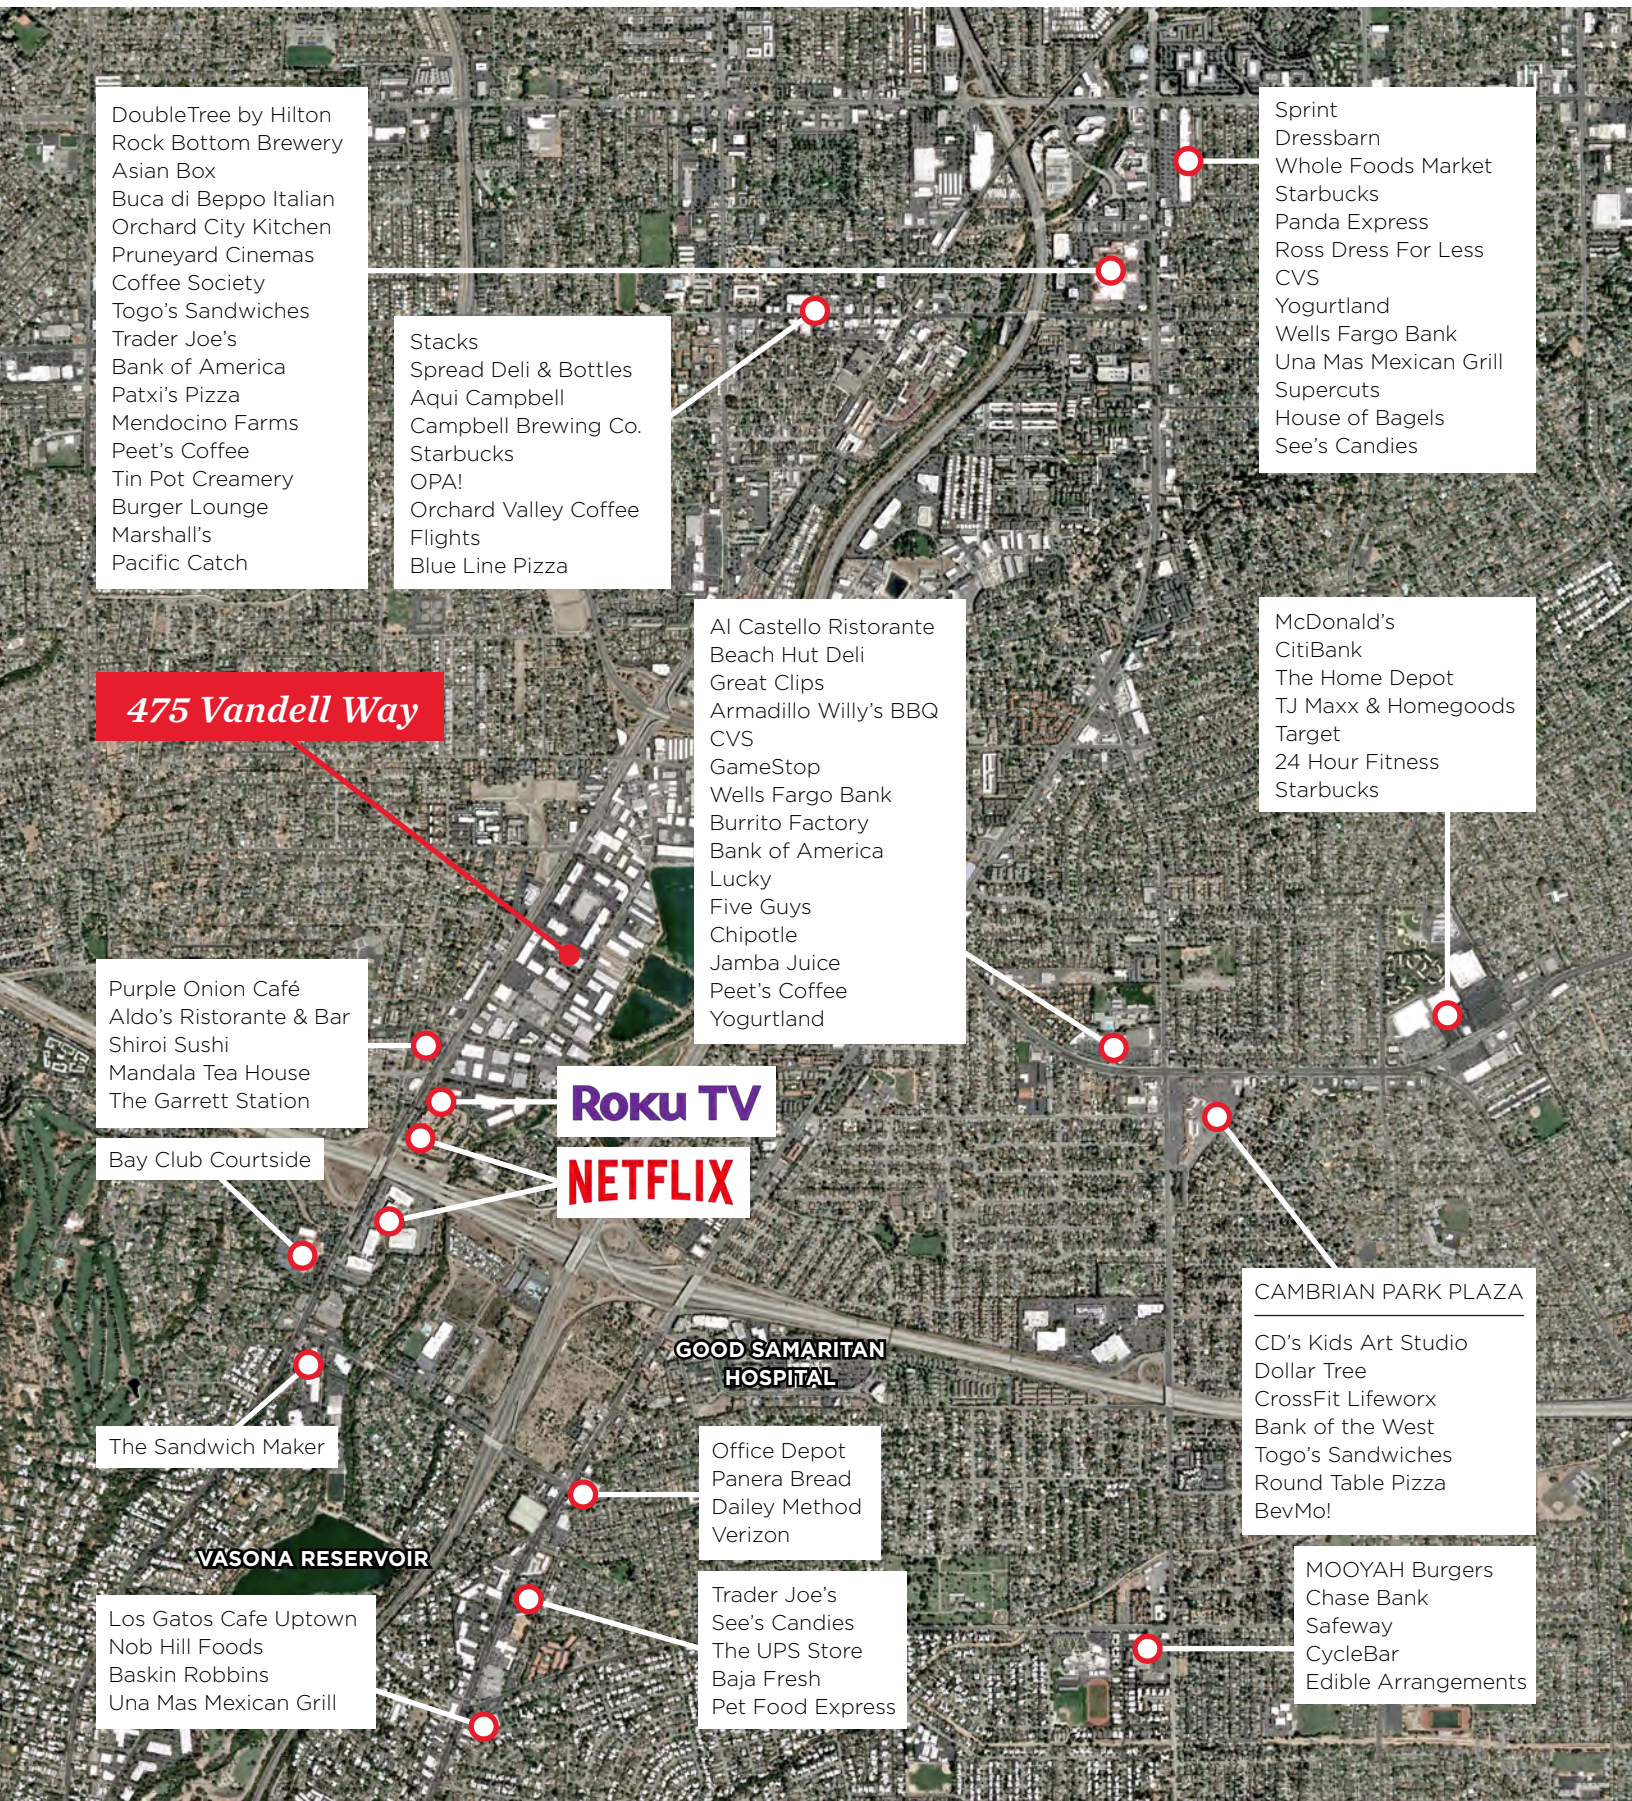

FOR LEASE

475 VANDELL WAY

CAMPBELL, CALIFORNIA

- DoubleTree by Hilton
- Rock Bottom Brewery
- Asian Box
- Buca di Beppo Italian
- Orchard City Kitchen
- Pruneyard Cinemas
- Coffee Society
- Togo's Sandwiches
- Trader Joe's
- Bank of America
- Patxi's Pizza
- Mendocino Farms
- Peet's Coffee
- Tin Pot Creamery
- Burger Lounge
- Marshall's
- Pacific Catch

- Stacks
- Spread Deli & Bottles
- Aqui Campbell
- Campbell Brewing Co.
- Starbucks
- OPA!
- Orchard Valley Coffee
- Flights
- Blue Line Pizza

- Sprint
- Dressbarn
- Whole Foods Market
- Starbucks
- Panda Express
- Ross Dress For Less
- CVS
- Yogurtland
- Wells Fargo Bank
- Una Mas Mexican Grill
- Supercuts
- House of Bagels
- See's Candies

475 Vandell Way

- Al Castello Ristorante
- Beach Hut Deli
- Great Clips
- Armadillo Willy's BBQ
- CVS
- GameStop
- Wells Fargo Bank
- Burrito Factory
- Bank of America
- Lucky
- Five Guys
- Chipotle
- Jamba Juice
- Peet's Coffee
- Yogurtland

- McDonald's
- CitiBank
- The Home Depot
- TJ Maxx & Homegoods
- Target
- 24 Hour Fitness
- Starbucks

- Purple Onion Café
- Aldo's Ristorante & Bar
- Shiroi Sushi
- Mandala Tea House
- The Garrett Station

Roku TV
NETFLIX

- Bay Club Courtside

- The Sandwich Maker

GOOD SAMARITAN HOSPITAL

- Office Depot
- Panera Bread
- Dailey Method
- Verizon

CAMBRIAN PARK PLAZA

- CD's Kids Art Studio
- Dollar Tree
- CrossFit Lifeworx
- Bank of the West
- Togo's Sandwiches
- Round Table Pizza
- BevMo!

VASONA RESERVOIR

- Los Gatos Cafe Uptown
- Nob Hill Foods
- Baskin Robbins
- Una Mas Mexican Grill

- Trader Joe's
- See's Candies
- The UPS Store
- Baja Fresh
- Pet Food Express

- MOOYAH Burgers
- Chase Bank
- Safeway
- CycleBar
- Edible Arrangements