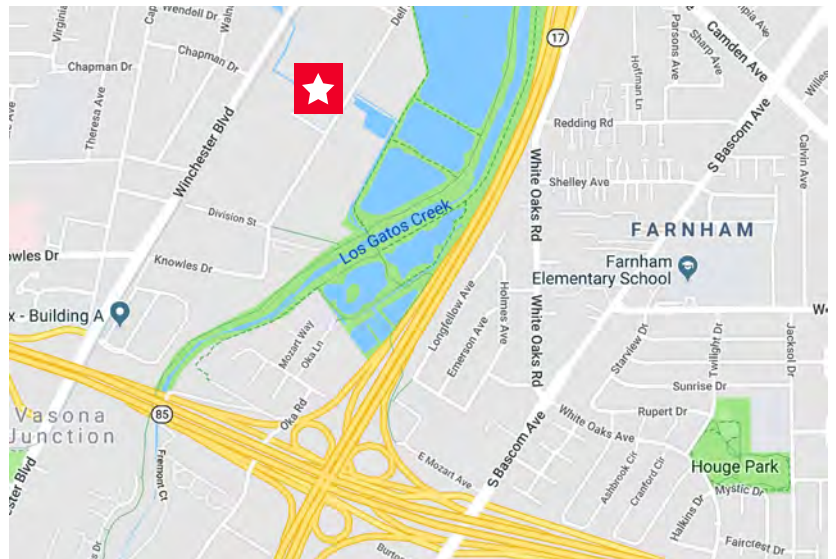

FOR LEASE

475 VANDELL WAY

CAMPBELL, CALIFORNIA

Rare Campbell Office/R&D Unit

±7,225 SF FOR LEASE

Property Highlights

- Premier West Valley Location
- Near Los Gatos Creek Park
- Close Proximity to Light Rail
- Flexible Loading Capability - (2 Grade Level Doors)
- 2/1,000 Parking Ratio
- Walking Distance to Amenities
- Excellent Access to Highways 17 & 85

475 Vandell Way

- Al Castello Ristorante
- Beach Hut Deli
- Great Clips
- Armadillo Willy's BBQ
- CVS
- GameStop
- Wells Fargo Bank
- Burrito Factory
- Bank of America
- Lucky
- Five Guys
- Chipotle
- Jamba Juice
- Peet's Coffee
- Yogurtland

VASONA RESERVOIR

- Los Gatos Cafe Uptown
- Nob Hill Foods
- Baskin Robbins
- Una Mas Mexican Grill

- Trader Joe's
- See's Candies
- The UPS Store
- Baja Fresh
- Pet Food Express

- MOOYAH Burgers
- Chase Bank
- Safeway
- CycleBar
- Edible Arrangements