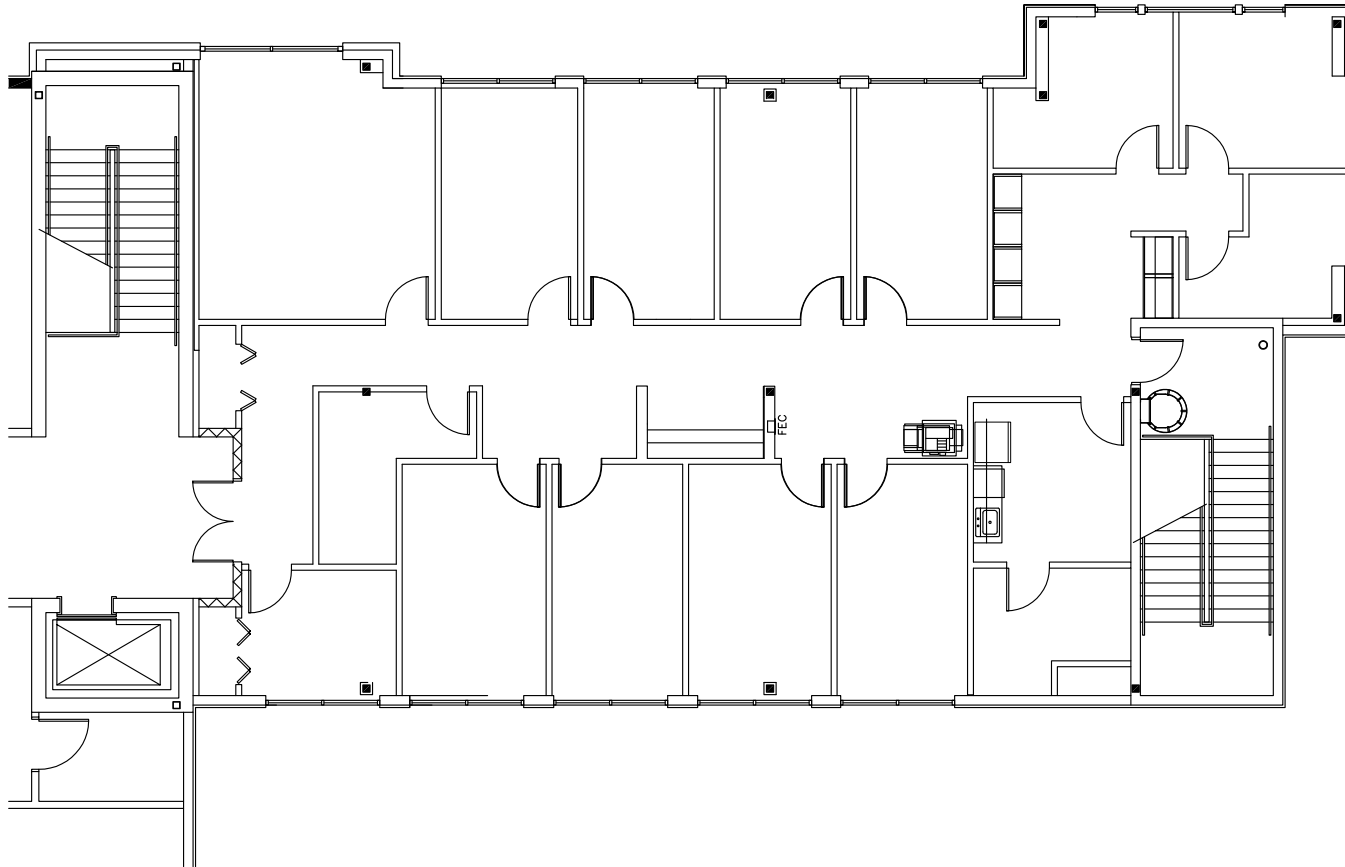

PROPERTY LOCATION

SUITE 2101

3,836± Rentable Square Feet

Available March 1, 2021

SUITE 2265

3,489± Rentable Square Feet