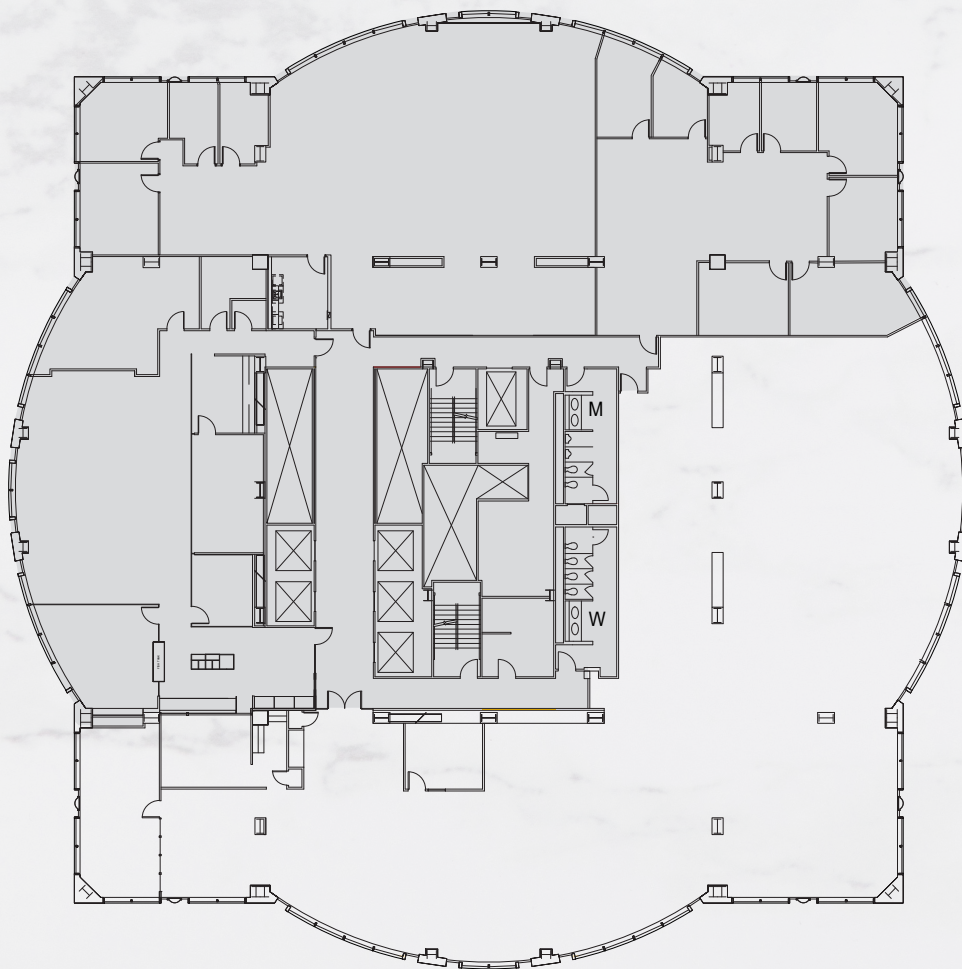

1201 THIRD

FLOOR 37
SUITE 3700 · 11,070 RSF

Views to
Lake Washington &
Cascade Mountains

Views to
Elliott Bay,
Olympic
Mountains &
Lake Union

Views to
Port of Seattle

Views to
Elliott Bay &
Olympic Mountains