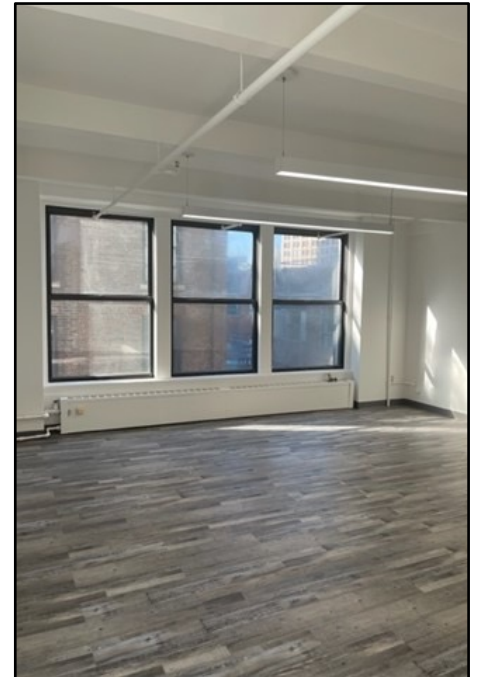

32 UNION SQUARE EAST

Small is Big at 32 Union Square

RESOLUTION
REAL ESTATE PARTNERS

SUITE 200

SUITE 810