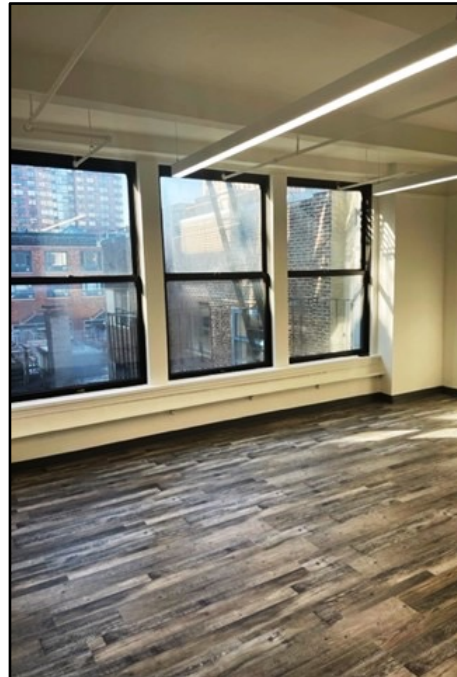

32 UNION SQUARE EAST

Small is Big at 32 Union Square

RESOLUTION
REAL ESTATE PARTNERS

SUITE 200

SUITE 810