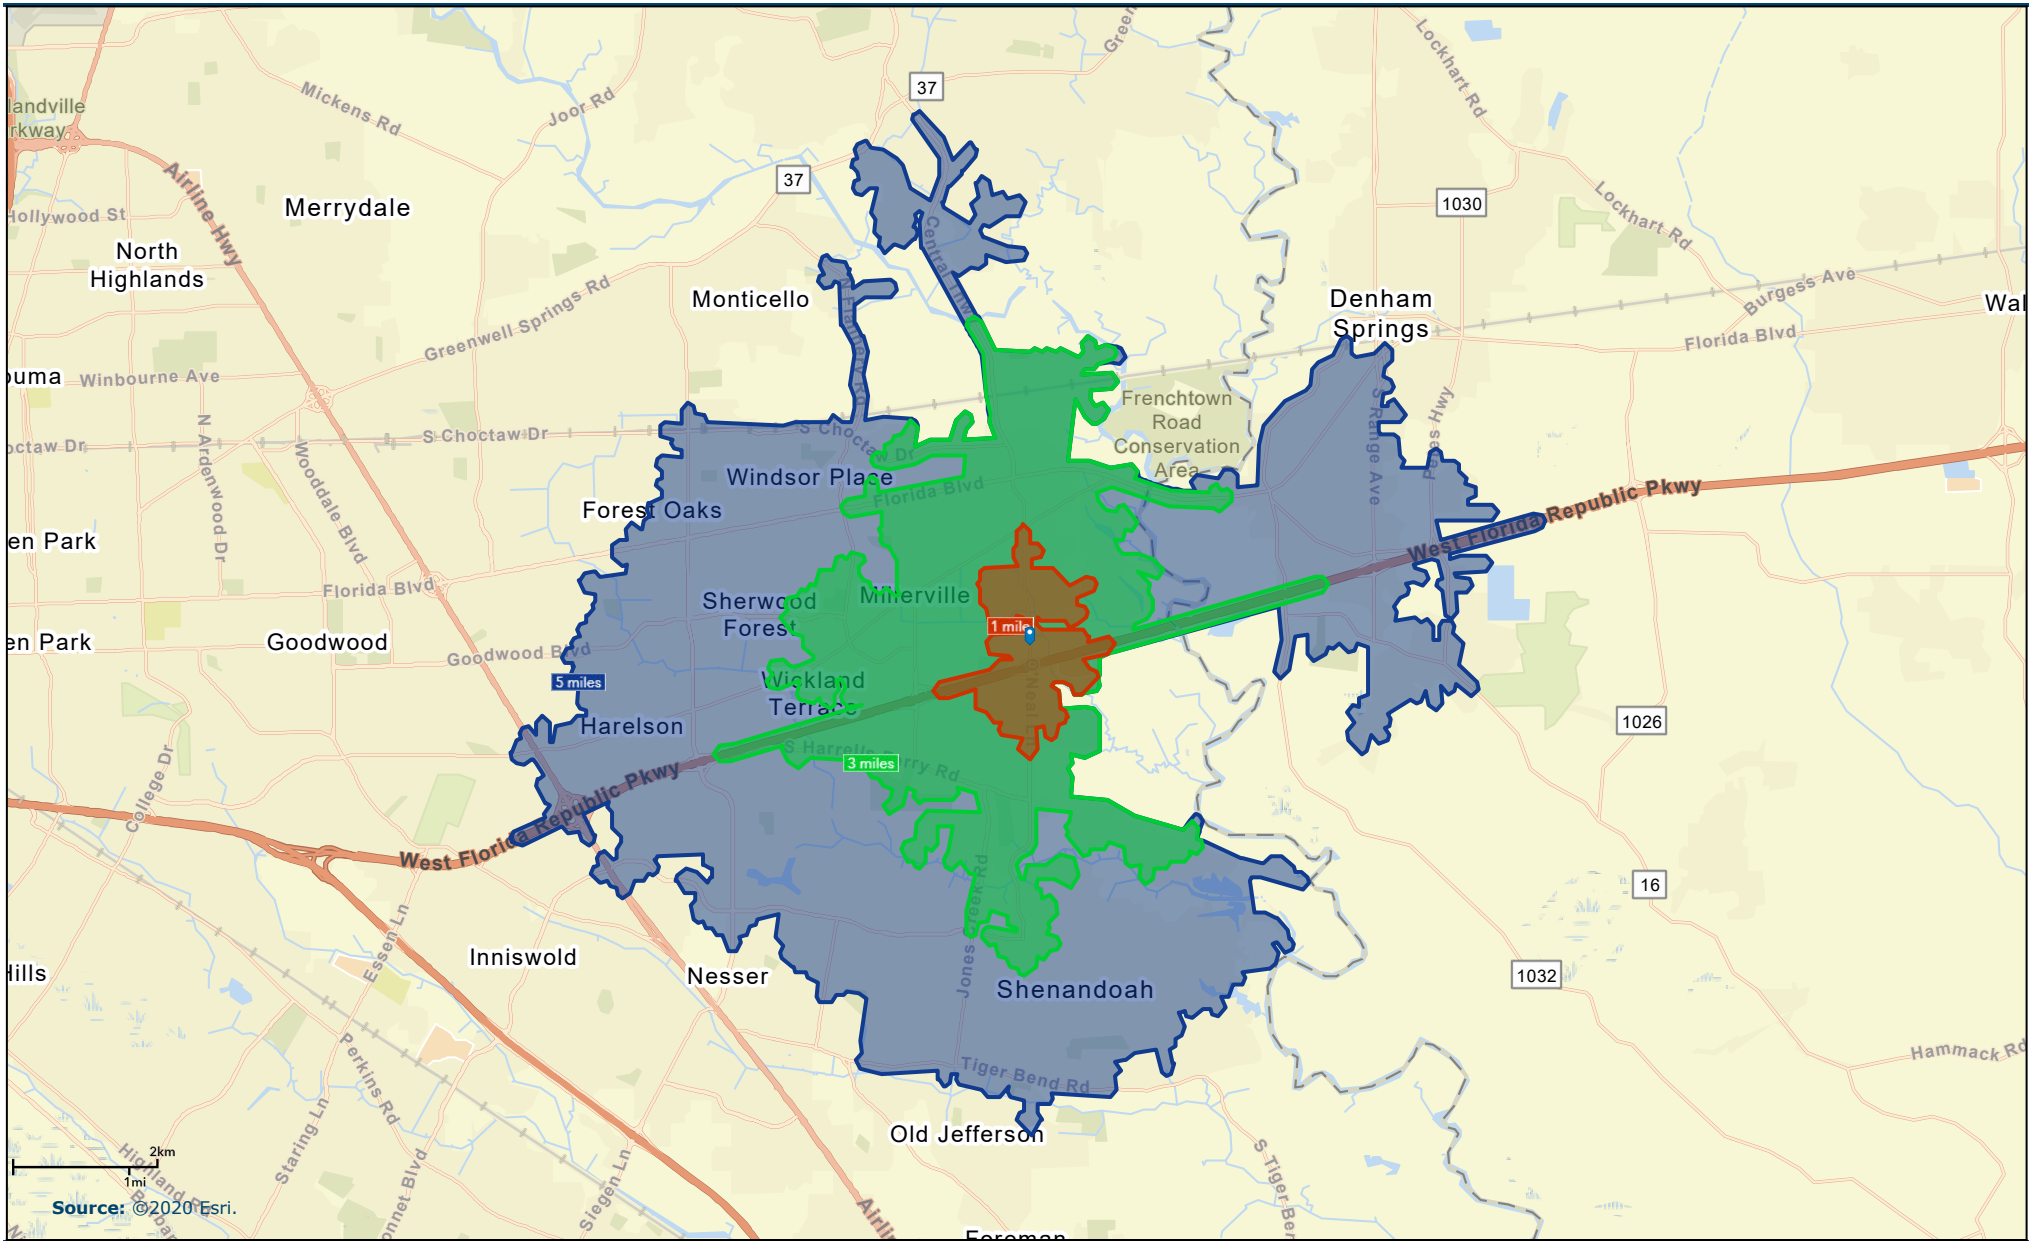

# Drive Time Map: 1, 3, 5 Mile Radii

1683 O'Neal Ln.,(Outparcel), Baton Rouge, LA 70816

May 25, 2021