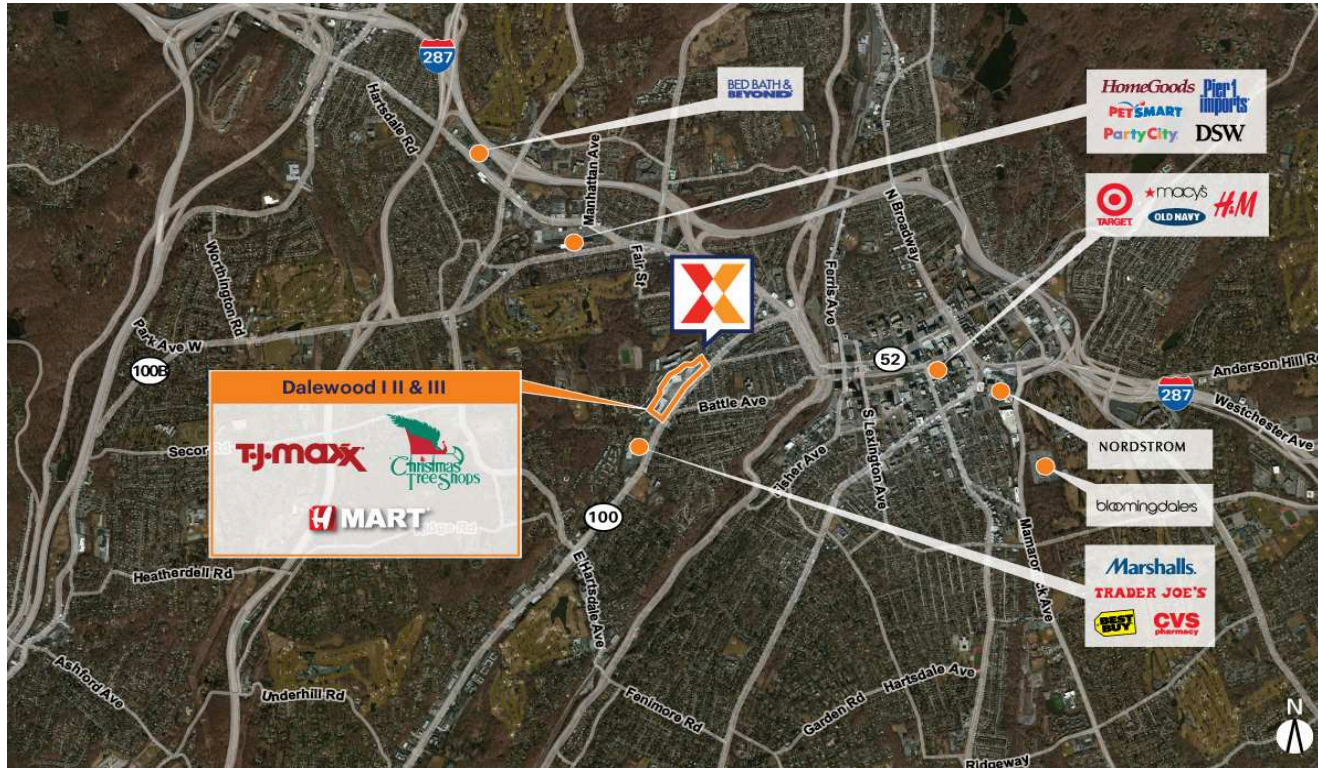

Dalewood I II & III Shopping Center

New York-Newark-Jersey City, NY-NJ-PA

41.0308, -73.7895

353-371 North Central Avenue | Hartsdale, NY 10530-1811