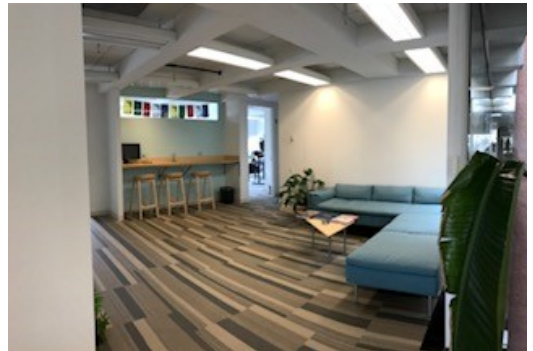

For more information please contact:

Easily search, compare and lease space on [swingspace.com](https://www.swingspace.com)