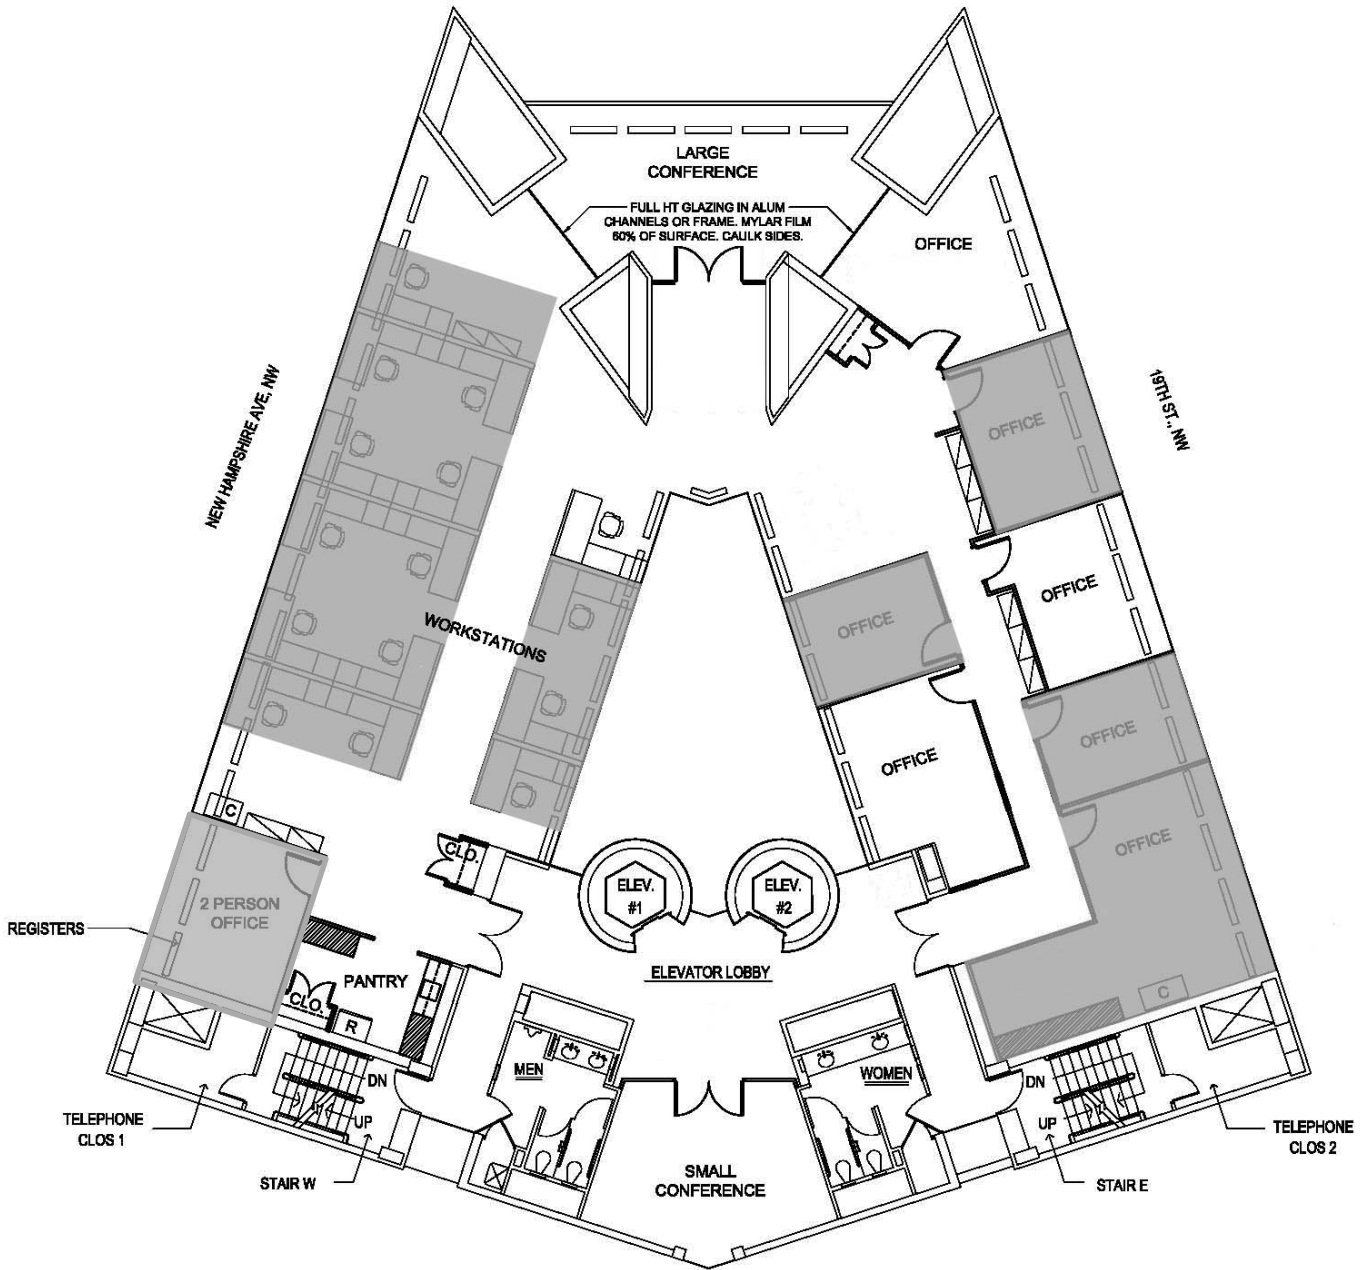

DUPONT CIRCLE

For more information please contact:

Easily search, compare and lease space on [swingspace.com](https://www.swingspace.com)