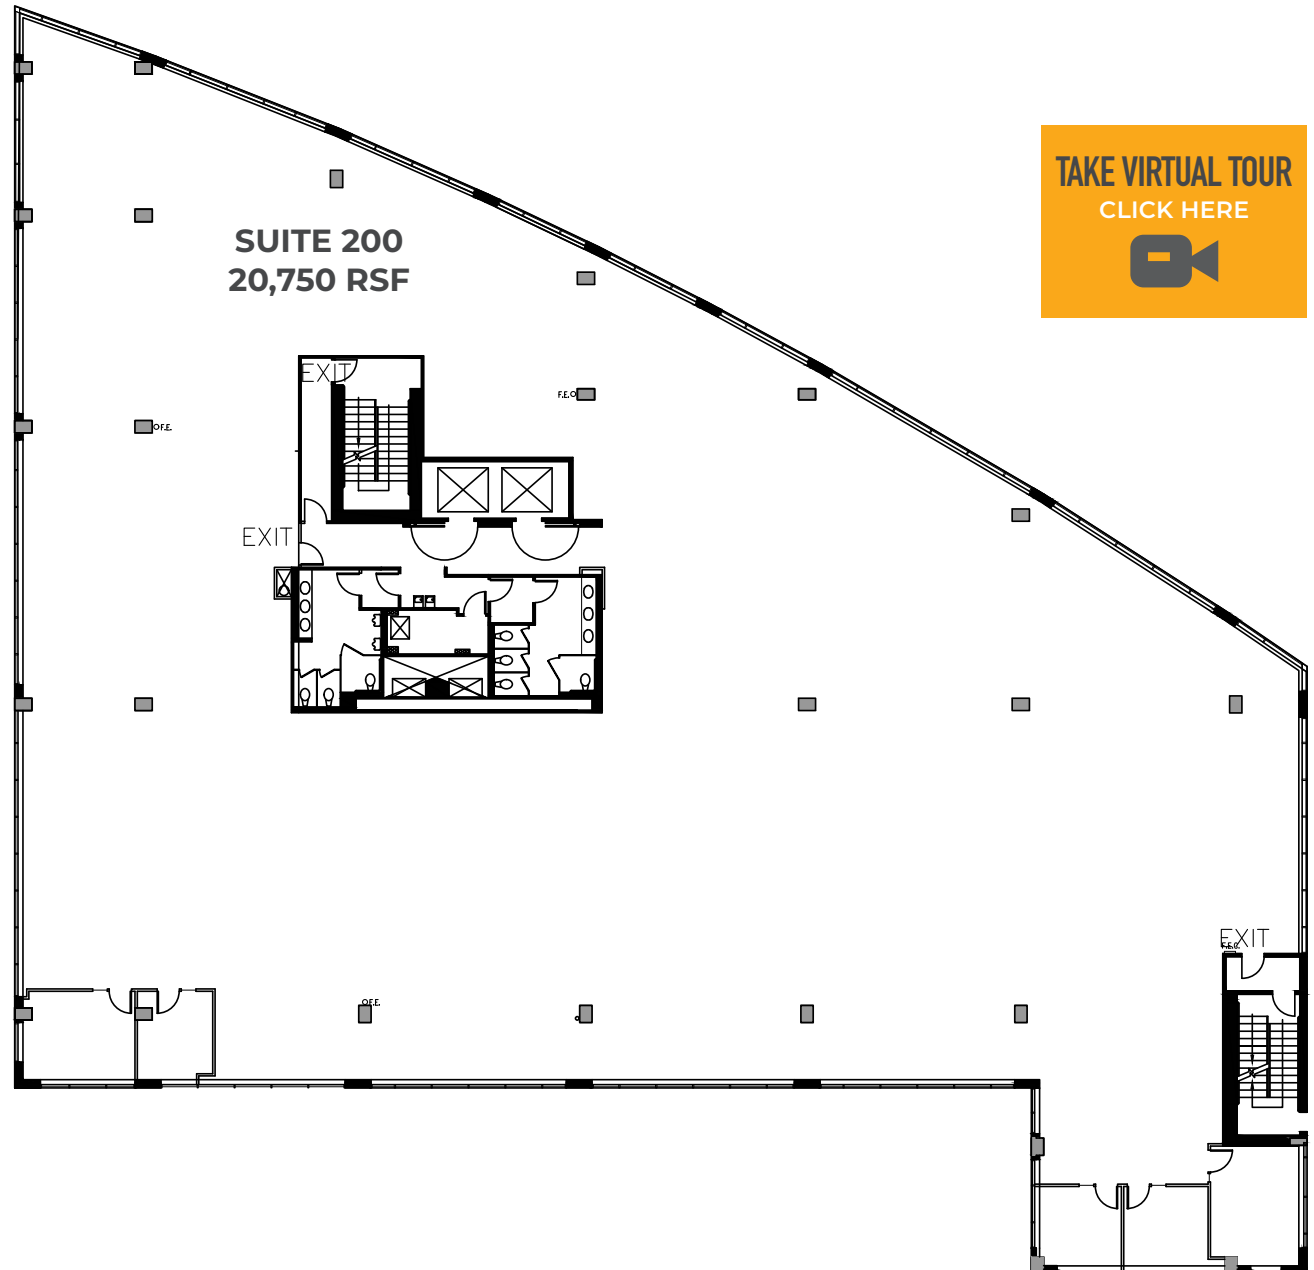

CBRE

SWIFT
REAL ESTATE PARTNERS

SUITE

SIZE

AVAILABLE

200

20,750 RSF

Now