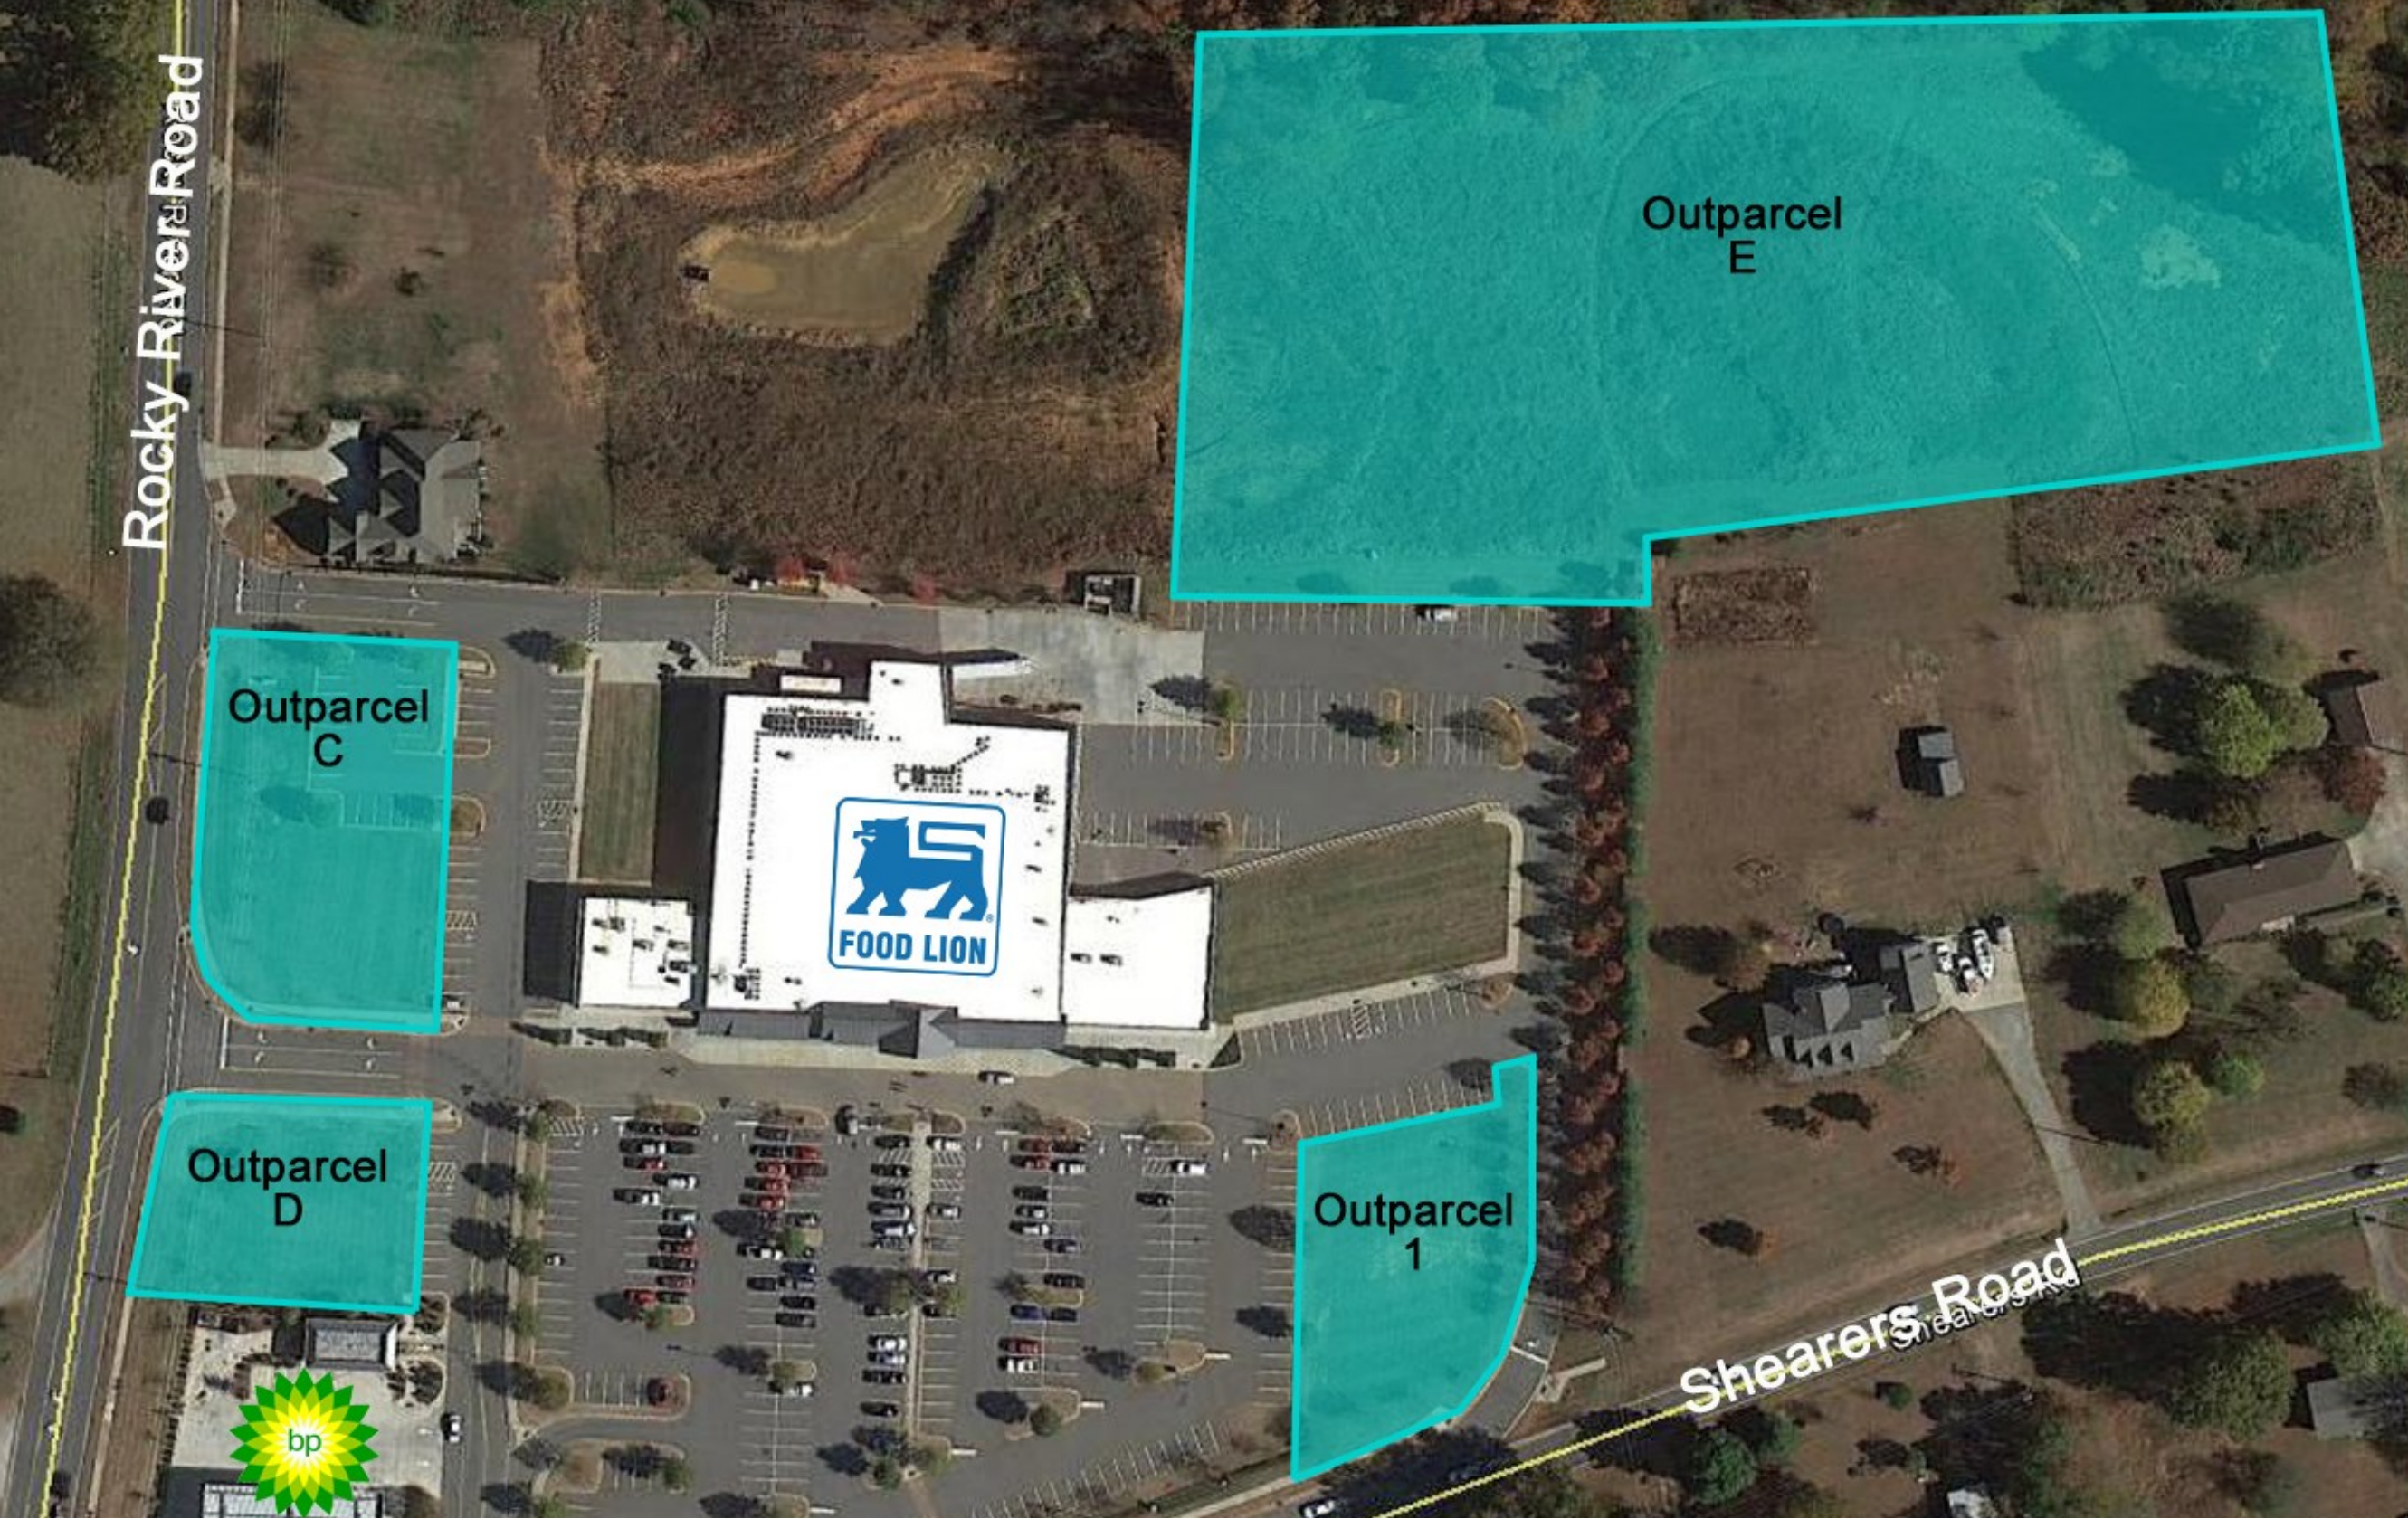

ROCKY RIVER PROMENADE

1339 Shearers Rd. · Mooresville, NC

OUTPARCELS FOR SALE

- ◆ .44 - 3.9 ACRES AVAILABLE
- ◆ NEW ±44,400 SF FOOD LION SHOPPING CENTER
- ◆ LOCATED AT ROCKY RIVER ROAD AND SHEARERS ROAD
- ◆ EXCELLENT VISIBILITY AND EASY ACCESS

LPA
Lat Purser & Associates, Inc.

JD YEARWOOD
704.519.4232
JD.YEARWOOD@LATPURSER.COM
WWW.LATPURSER.COM

	DEMOGRAPHICS		
	ONE MILE	TWO MILES	THREE MILES
POPULATION	3,784	16,669	55,496
DAYTIME POP.	256	3,679	24,967
AVG. HH INCOME	\$65,750	\$64,657	\$75,126
	TRAFFIC COUNTS		
SHEARERS ROAD	7,300 VPD		
ROCKY RIVER ROAD	4,500 VPD		

OUTPARCELS

<i>Outparcel 1</i>	<i>.44 AC</i>
<i>Outparcel C</i>	<i>.75 AC</i>
<i>Outparcel D</i>	<i>.34 AC</i>
<i>Outparcel E</i>	<i>3.9 AC</i>