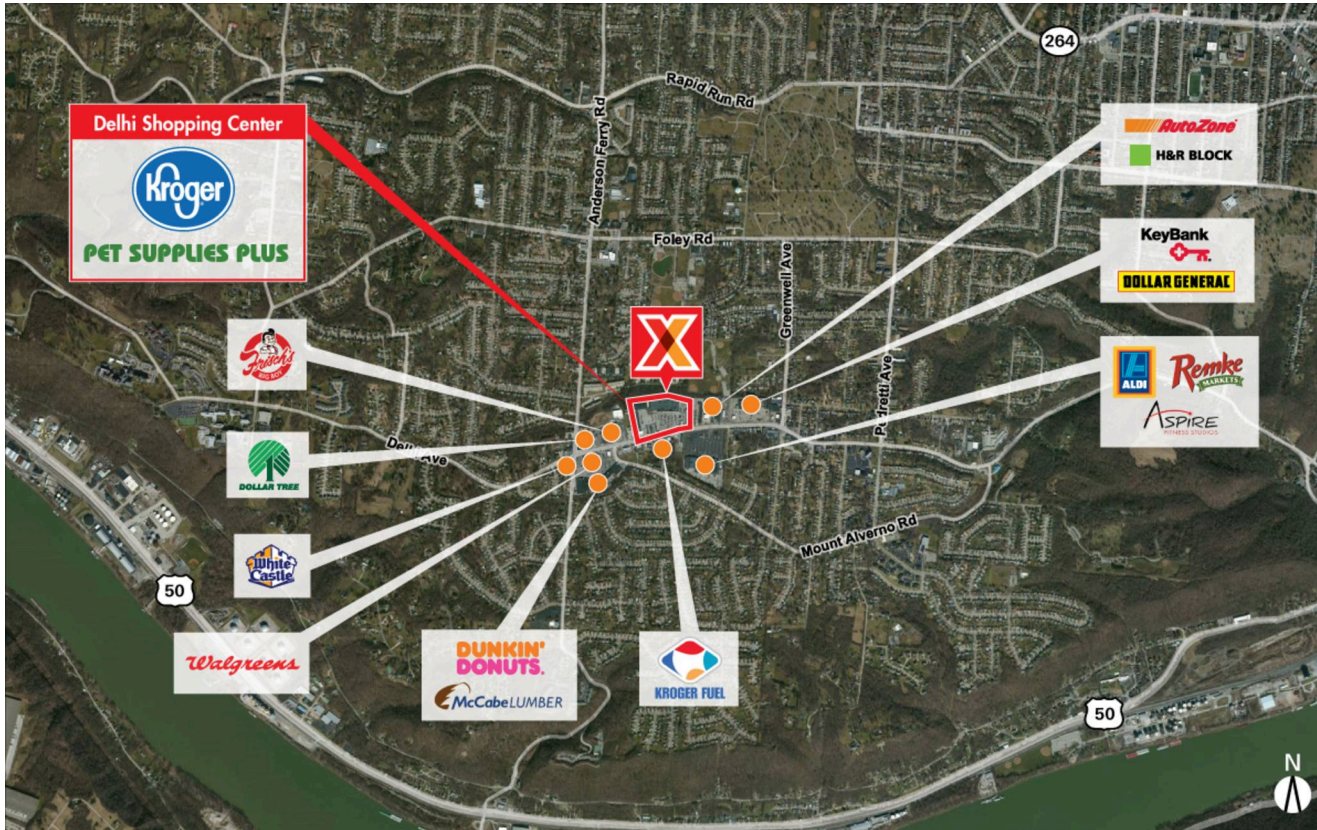

Cincinnati, OH-KY-IN

DELHI SHOPPING CENTER

39.095535, -84.612428
5048-5148 Delhi Rd | Cincinnati, OH 45238

CENTER SIZE: 164,750 SF

DEMOGRAPHICS	1 MILE	3 MILE	5 MILE
👤	15,033	83,985	196,149
🏠	5,634	32,787	79,732
💰	\$69,316	\$59,793	\$59,788

Heavily trafficked center with newly expanded Kroger drawing an average of 40,000+ customers/week

Strong lineup of national and regional retailers including Sally Beauty Supply, Great Clips, T-Mobile, Jets Pizza, Pet Supplies Plus & The Salvation Army

Surrounded by a dense population of 84,000+ residents within 3 miles

Centrally located in the heart of Delhi on Delhi Pike, which serves as the main retail corridor

Cincinnati, OH-KY-IN

DELHI SHOPPING CENTER

CURRENT RETAILERS

FS1	Allstate	2,500 SF
FS3	Huntington National Bank	3,400 SF
N.A.P.	Burger King	
N.A.P.1	Wendy's	
N.A.P.2	Taco Bell	
01	Jet's Pizza	2,200 SF
02	Sally Beauty Supply	1,500 SF
2A	Great Clips	1,200 SF
03	T-Mobile	1,200 SF
04	Main Entrance Cafe	3,600 SF
05	Total Tan	4,800 SF
07	Vivi Nails	1,200 SF
08	Win Wok	2,400 SF
09	Cricket	1,020 SF
10	The Salvation Army	18,568 SF
10A	Pet Supplies Plus	10,079 SF
10AB	Landlord Room	1,292 SF
14A	Kroger	96,473 SF
18	Renal Treatment Centers	6,240 SF
19	Delhi Public Radio	1,100 SF
25	Sprint	2,990 SF