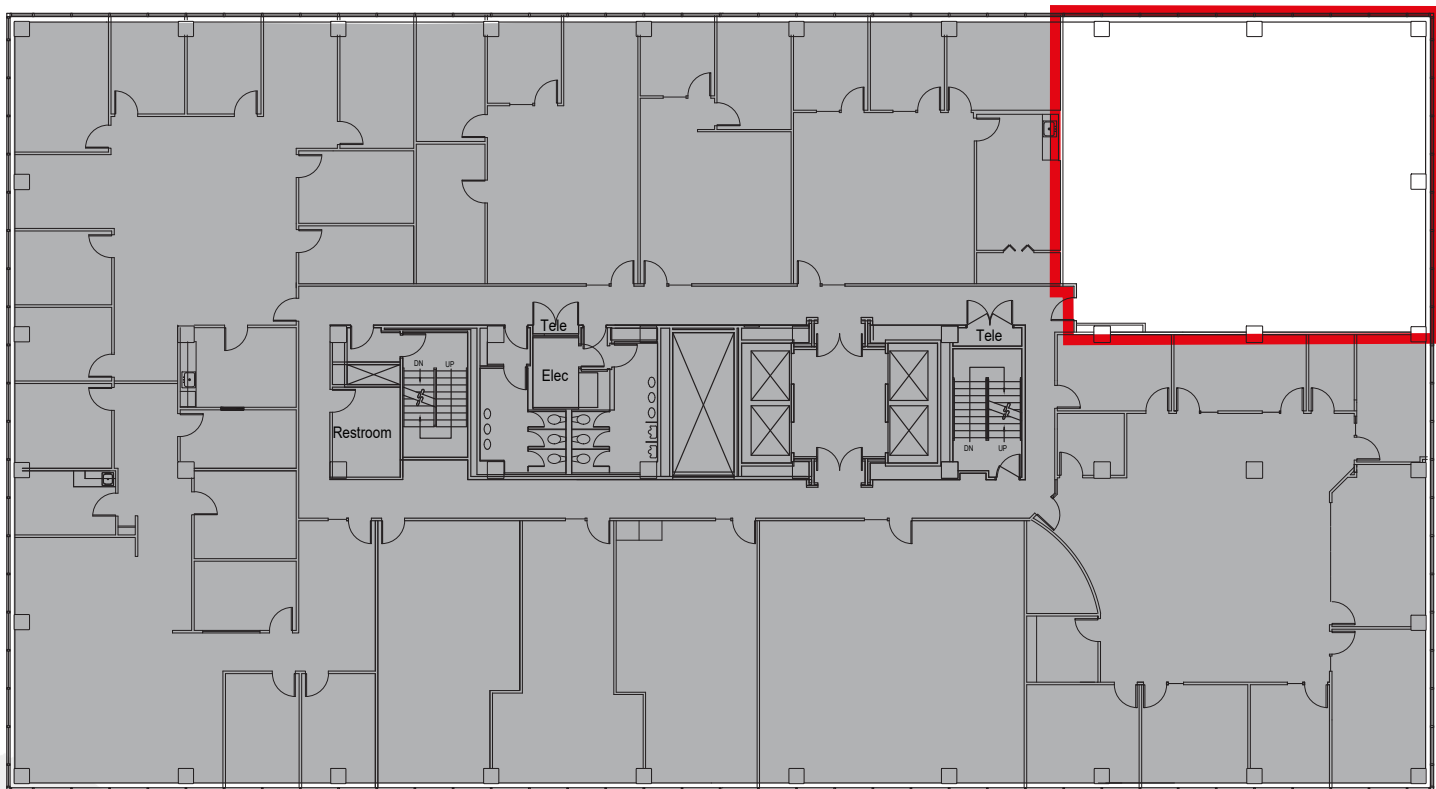

SeaTac Office Center

SOUTH TOWER - SUITE 412

2,617 RSF

CONTACT

Cleita Harvey
+1 206 607 1794
cleita.harvey@am.jll.com

Jim Allison
+1 206 607 1787
jim.allison@am.jll.com

Jones Lang LaSalle Brokerage, Inc.
jll.com/seattle