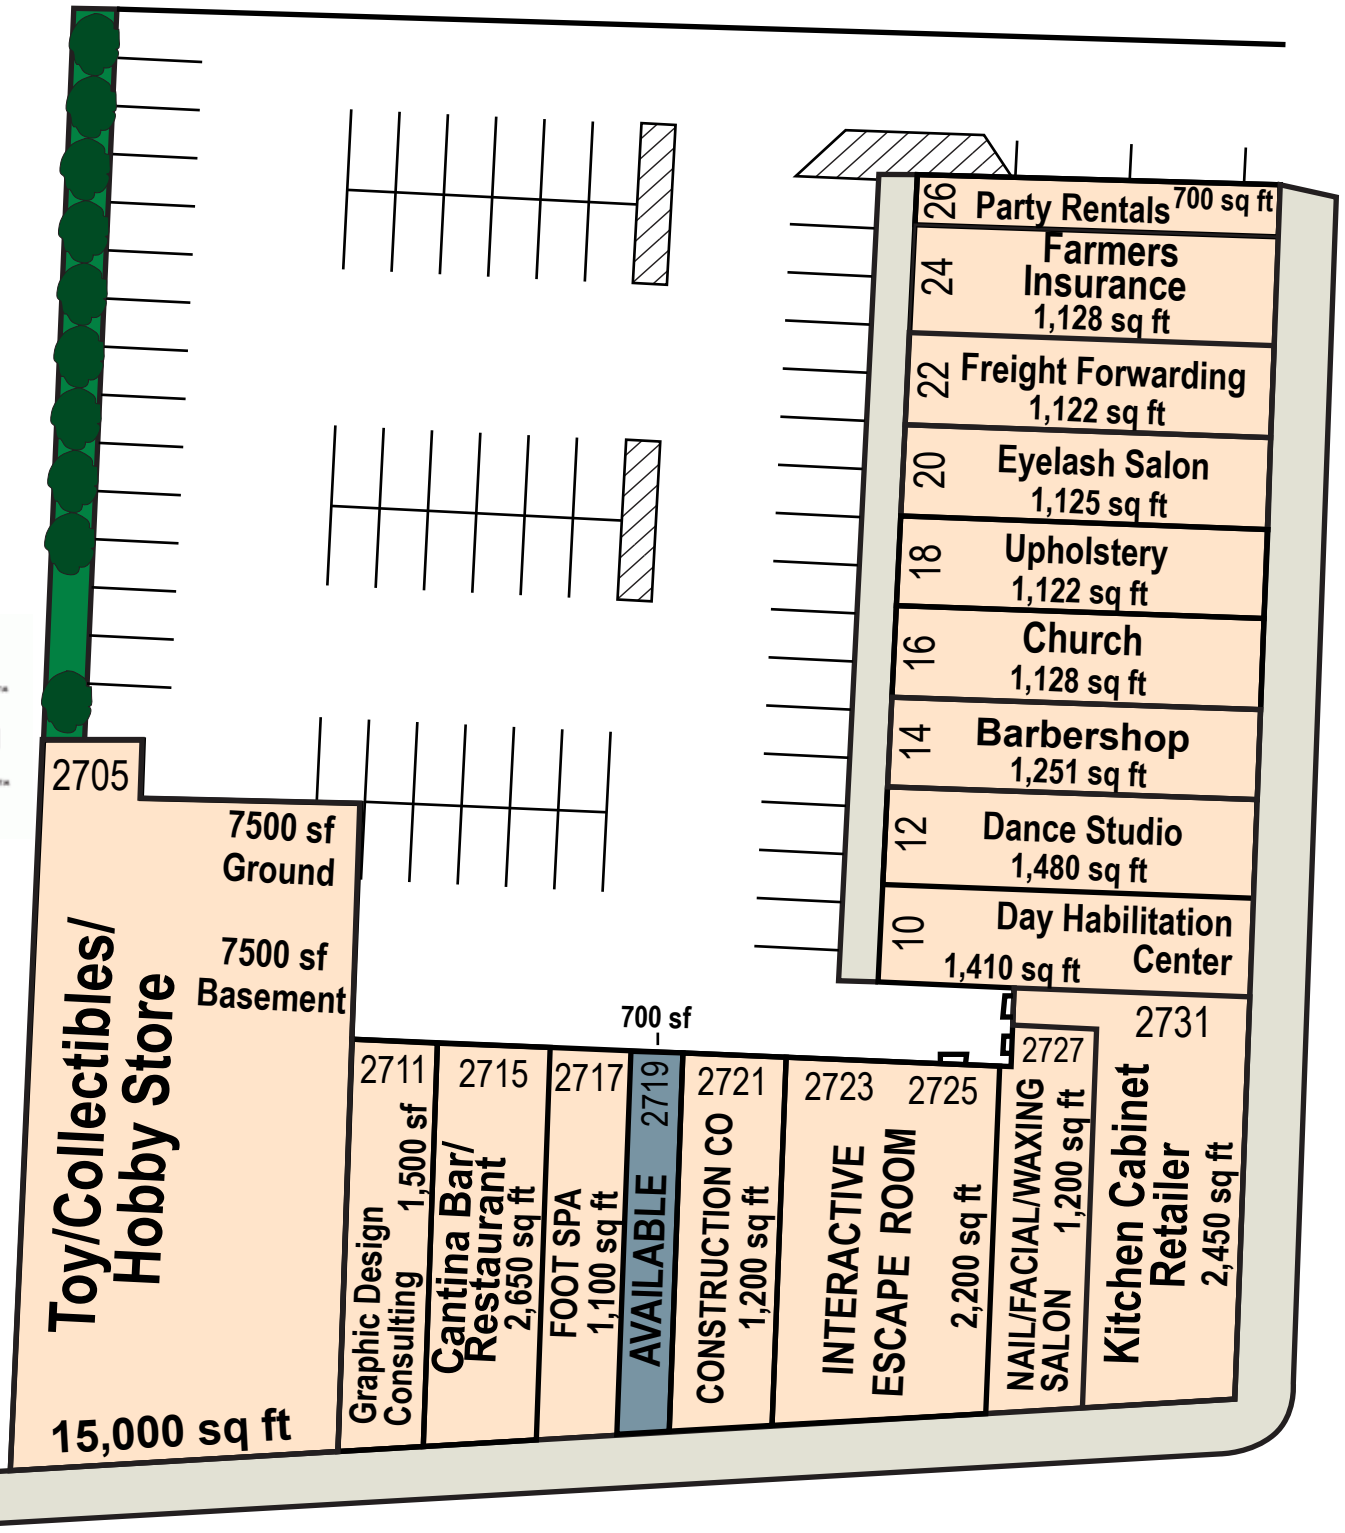

2705-2731 Hempstead Tpke
 10-26 Wolcott Road
 Levittown, NY 11756

WOLCOTT ROAD

Wantaugh State Pkwy
 1/4 Mile

HEMPSTEAD TURNPIKE