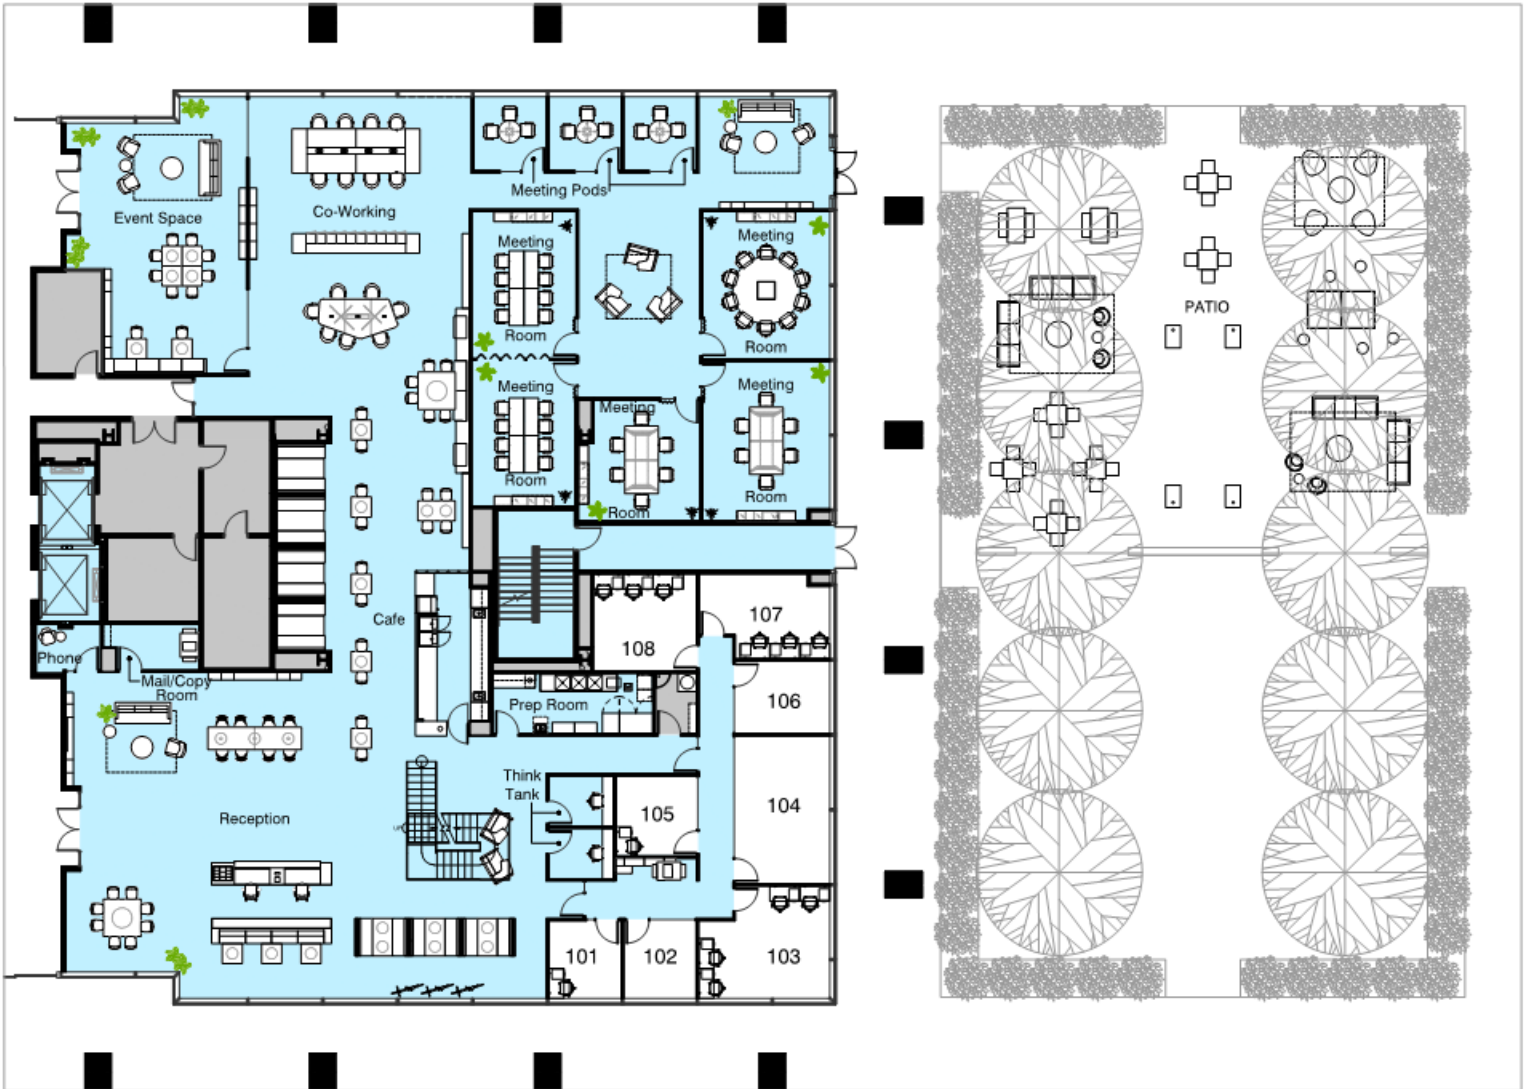

# Augustine 101

2445 Augustine Drive  
1st Floor  
Santa Clara, CA 95054

North