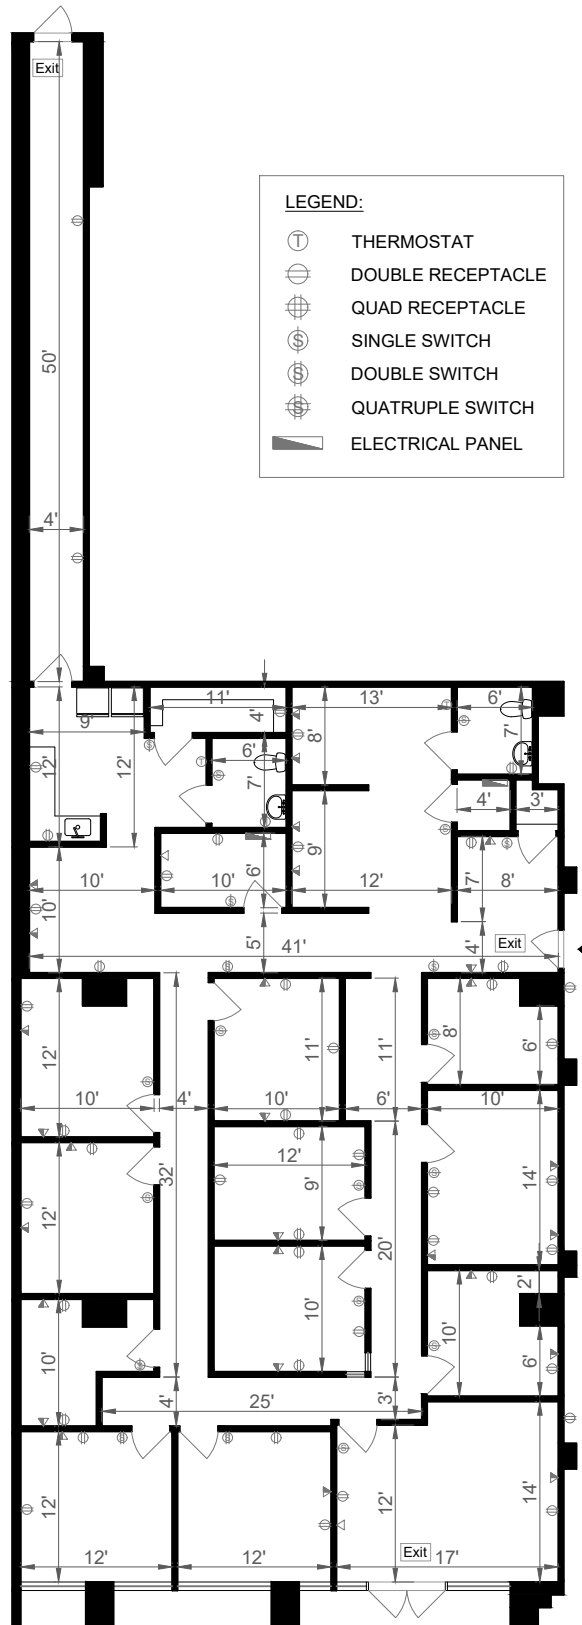

HARRISON EXECUTIVE CENTRE

1930 HARRISON STREET - SUITE 104 | HOLLYWOOD, FL 33020

4,221 Rentable SF

Rendering by Floor Plan Visuals. 7/27/2022
All measurements are approximate. While deemed reliable, no information on these floor plans should be relied upon without independent verification.