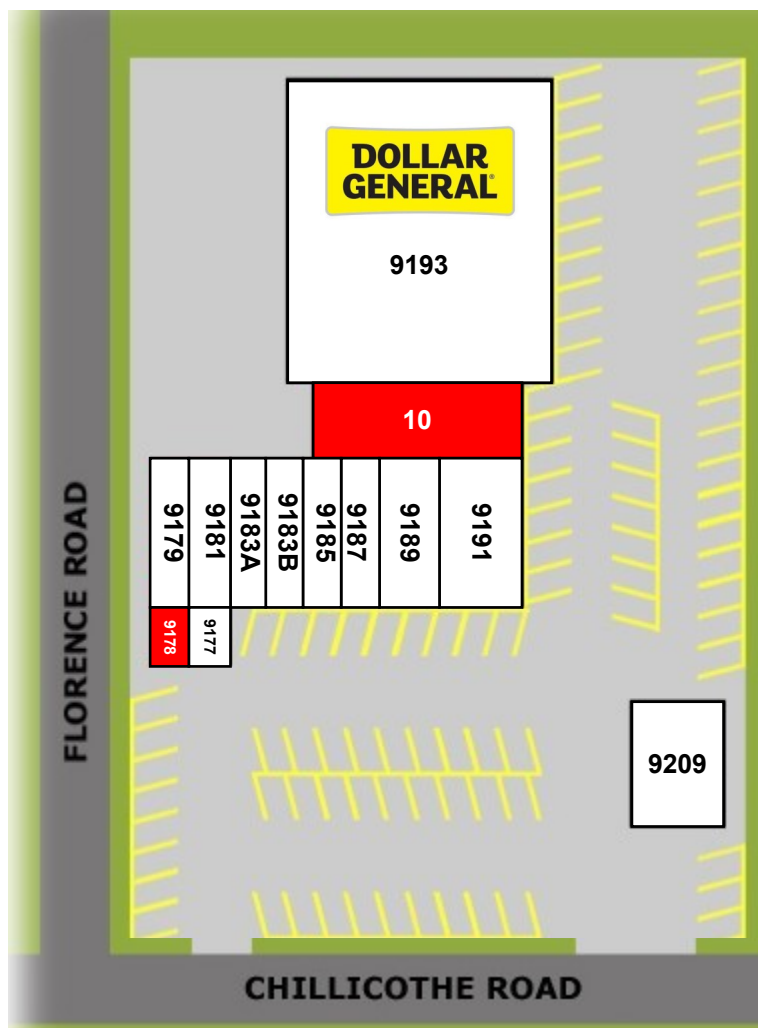

usamgt.com

KIRTLAND PLAZA

9185 CHILLICOTHE ROAD | KIRTLAND, OHIO

Eric Andrews Sr.
eric@usamgt.com
440-537-5758

Urban Cornacchione
urban@usamgt.com
440-479-8800

- Directly Across From Kirtland School System
- Dollar General Store Anchored
- 500 SF to 5,520 SF Available
- Brokers Welcome

- 9177** Kirtland Barber Shop
- 9178** **AVAILABLE (500SF)**
- 9179** Faith & Beauty Salon & Spa
- 9181** Yoga & Wellness Studio
- 9183A** Molly Maid
- 9183B** Kirtland Nutrition
- 9185** Edward Jones
- 9187** Farmers Insurance
- 9189** Mike's Market
- 9191** Kirtland Dental
- 9193** Dollar General
- 9109** Wrap Shack