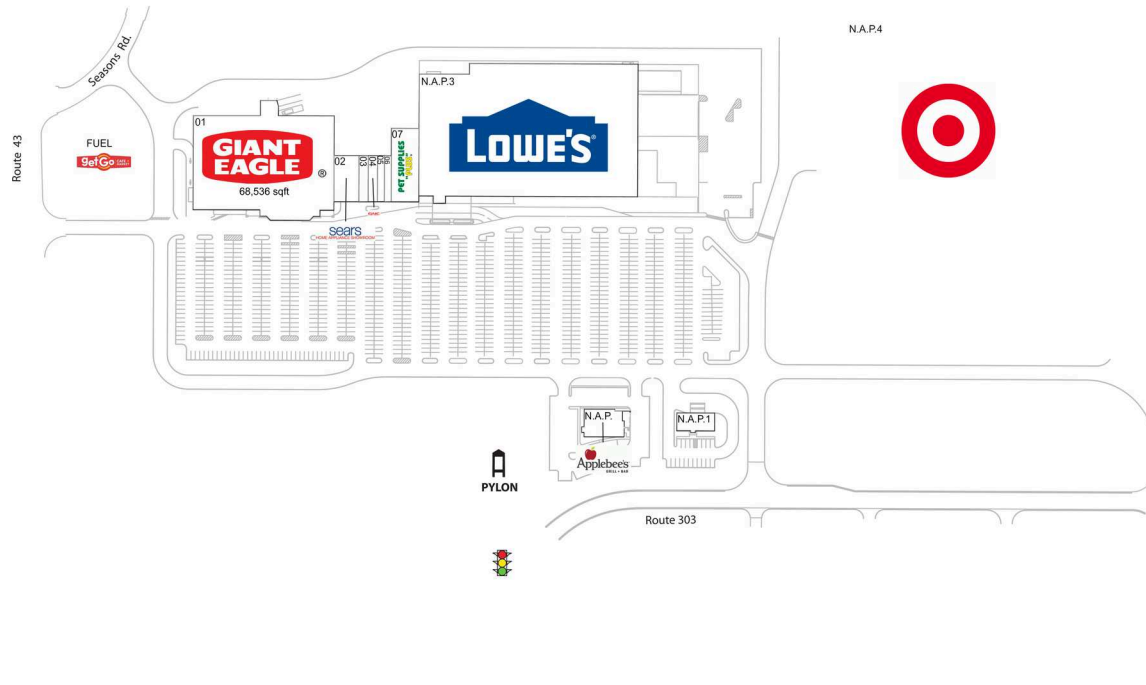

Akron, OH

STREETSBORO CROSSING

41.238117, -81.349173
1280 State Route 303 | Streetsboro, OH 44241

CENTER SIZE: 89,436 SF

DEMOGRAPHICS	1 MILE	3 MILE	5 MILE
👤	4,687	18,660	49,145
🏠	2,005	7,565	18,615
💰	\$63,435	\$75,751	\$100,518

Highly trafficked center with Giant Eagle drawing an average of 29,000+ customers/week

Newly built shopping center with a strong lineup of regional and national tenants including Lowe's, Target, Pet Supplies Plus, GNC, Sally Beauty Supply & Great Clips

Surrounded by an affluent population with an average household income of \$76,000+ within 3 miles

Akron, OH

STREETSBORO CROSSING

41.238117, -81.349173
1280 State Route 303 | Streetsboro, OH 44241

AVAILABLE SPACE

02 5,500 SF

CURRENT RETAILERS

FUEL	Get Go Fuel Station	
N.A.P.	Applebee's	
N.A.P.1	Sky Bank	
N.A.P.3	Lowe's	
N.A.P.4	Target	
01	Giant Eagle	68,536 SF
03	Tan Line	2,000 SF
04	GNC	2,000 SF
05	Sally Beauty Supply	1,500 SF
06	Great Clips	1,500 SF
07	Pet Supplies Plus	8,400 SF