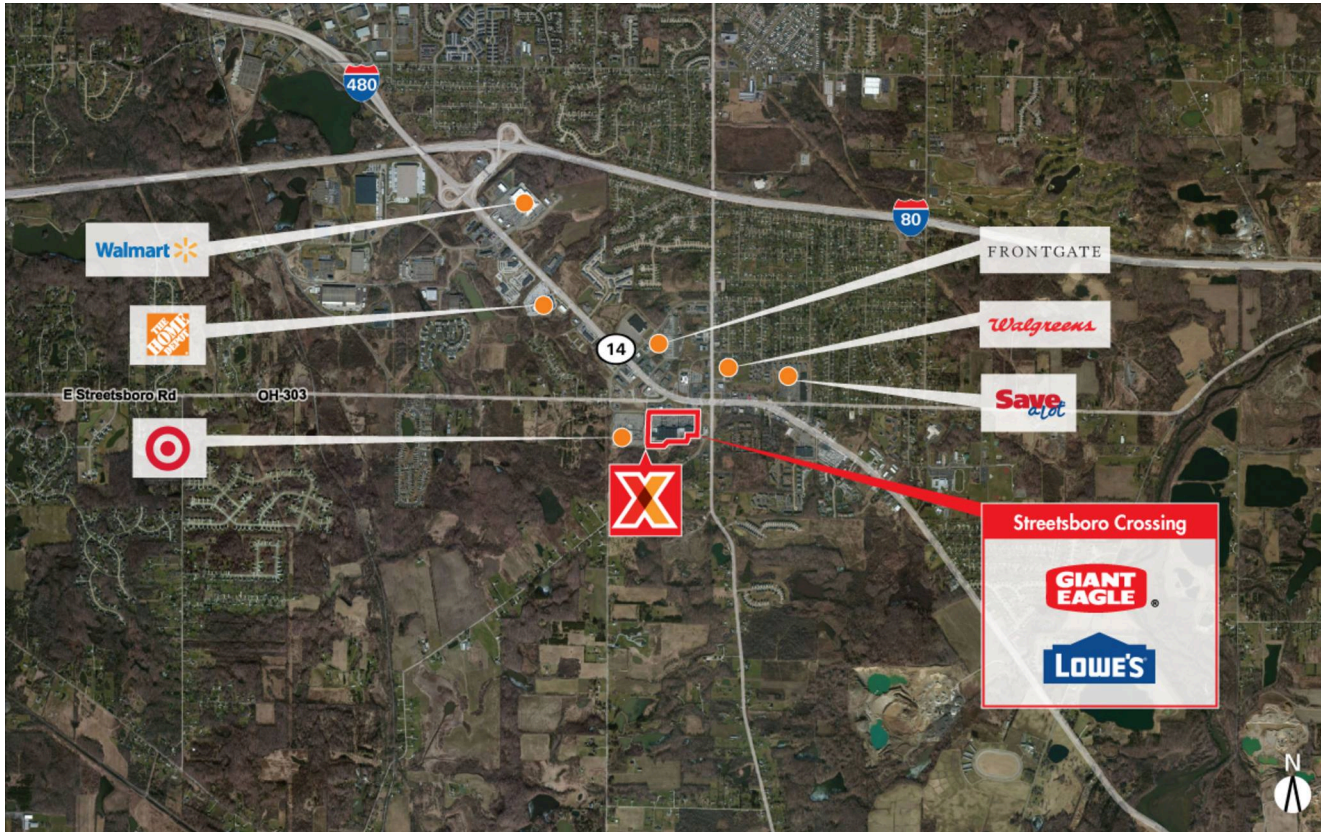

Akron, OH

STREETSBORO CROSSING

41.238117, -81.349173
1280 State Route 303 | Streetsboro, OH 44241

CENTER SIZE: 89,436 SF

DEMOGRAPHICS	1 MILE	3 MILE	5 MILE
👤	4,687	18,660	49,145
🏠	2,005	7,565	18,615
💰	\$63,435	\$75,751	\$100,518

Highly trafficked center with Giant Eagle drawing an average of 29,000+ customers/week

Newly built shopping center with a strong lineup of regional and national tenants including Lowe's, Target, Pet Supplies Plus, GNC, Sally Beauty Supply & Great Clips

Surrounded by an affluent population with an average household income of \$76,000+ within 3 miles

Akron, OH

STREETSBORO CROSSING

41.238117, -81.349173
1280 State Route 303 | Streetsboro, OH 44241

AVAILABLE SPACE

02 5,500 SF

CURRENT RETAILERS

FUEL	Get Go Fuel Station	
N.A.P.	Applebee's	
N.A.P.1	Sky Bank	
N.A.P.3	Lowe's	
N.A.P.4	Target	
01	Giant Eagle	68,536 SF
03	Tan Line	2,000 SF
04	GNC	2,000 SF
05	Sally Beauty Supply	1,500 SF
06	Great Clips	1,500 SF
07	Pet Supplies Plus	8,400 SF