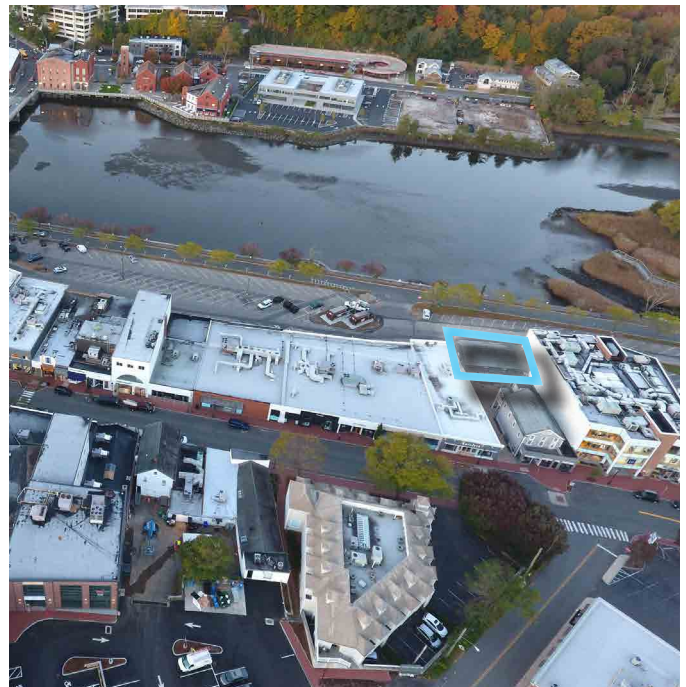

57 Wilton Road, Westport, CT 06880 | Phone 203.221.8148 | Fax 203.341.7494 | www.davidadamrealty.com

The information above has been obtained from sources believed to be reliable. While we do not doubt it's accuracy, we have not verified it and make no guarantee, warranty or representation about it. It is your responsibility to independently confirm its accuracy and completeness.