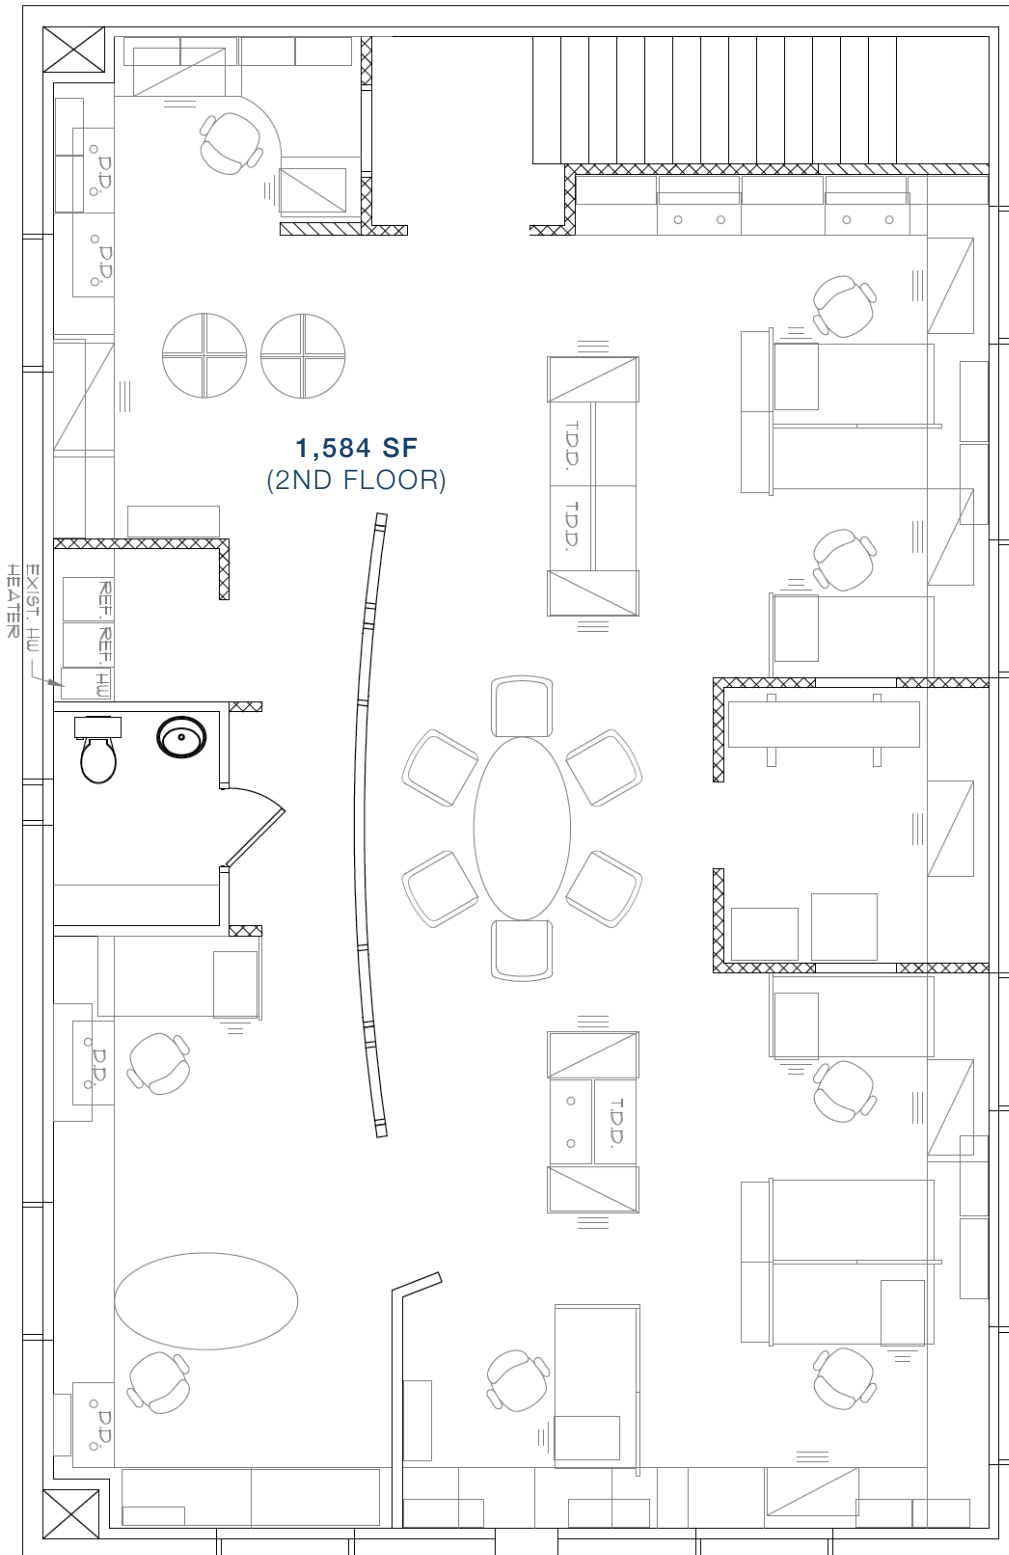

111 MAIN STREET

WESTPORT, CT

57 Wilton Road, Westport, CT 06880 | Phone 203.221.8148 | Fax 203.341.7494 | www.davidadamrealty.com

The information above has been obtained from sources believed to be reliable. While we do not doubt it's accuracy, we have not verified it and make no guarantee, warranty or representation about it. It is your responsibility to independently confirm its accuracy and completeness.