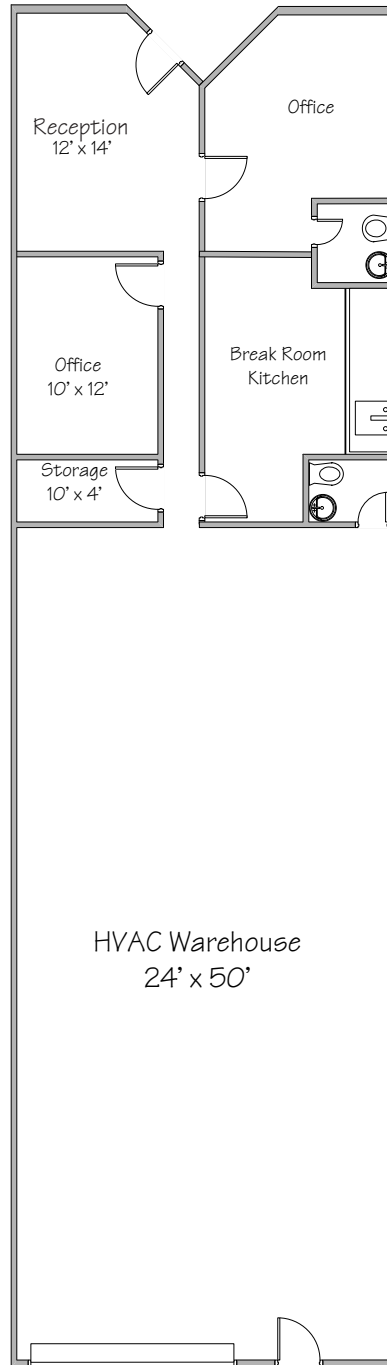

7720 E Redfield Road | Suite 11 | Scottsdale, Arizona 85260

NOT TO SCALE

All information furnished regarding property for sale, rental or financing is from sources deemed reliable, but no warranty or representation is made to the accuracy thereof and same is submitted to errors, omissions, change of price, rental or other conditions, prior to sale, lease or financing or withdrawal without notice. No liability of any kind is to be imposed on the broker herein. This information has been secured from sources deemed reliable, however, we make no warranties as to its accuracy.