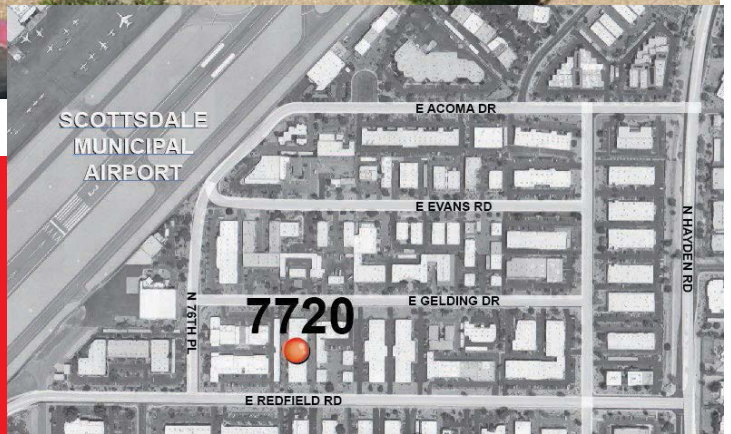

Office / Warehouse
FOR LEASE

±2,125 SQ. FT.

Scottsdale Airpark

7720 E Redfield Road | Suite 11 | Scottsdale, Arizona 85260

- Reception, Two (2) Offices
- Kitchen/Break Room
- Storage closet
- Two (2) Restrooms
- 100% HVAC Warehouse