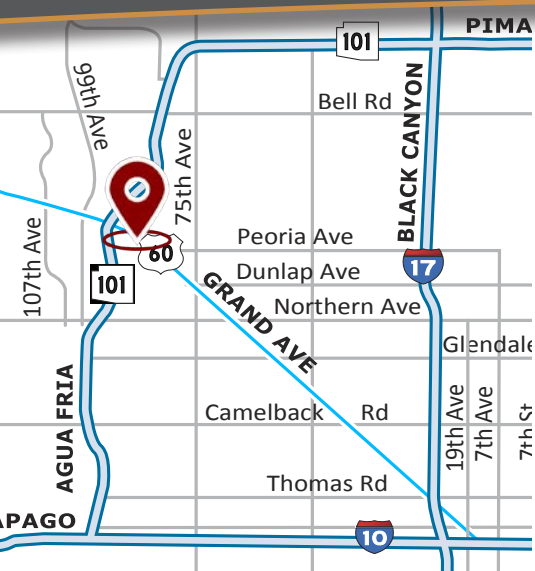

TAMARACK PROFESSIONAL PLAZA

9460 West Peoria Ave • Peoria, AZ 85345

OFFICE
FOR LEASE

Phill Tomlinson
D 480.522.2800
M 480.330.8897
ptomlinson@cpiaz.com

Kevin Spicer
D 480.522.2796
M 623.332.9664
kspicer@cpiaz.com

COMMERCIAL PROPERTIES INC.

Locally Owned. Globally Connected. CRPAC International

TEMPE: 2323 W. University Drive, Tempe, AZ 85281 | 480.966.2301
SCOTTSDALE: 8777 N. Gainey Center Dr., Suite 245, Scottsdale, AZ 85258 | www.cpiaz.com