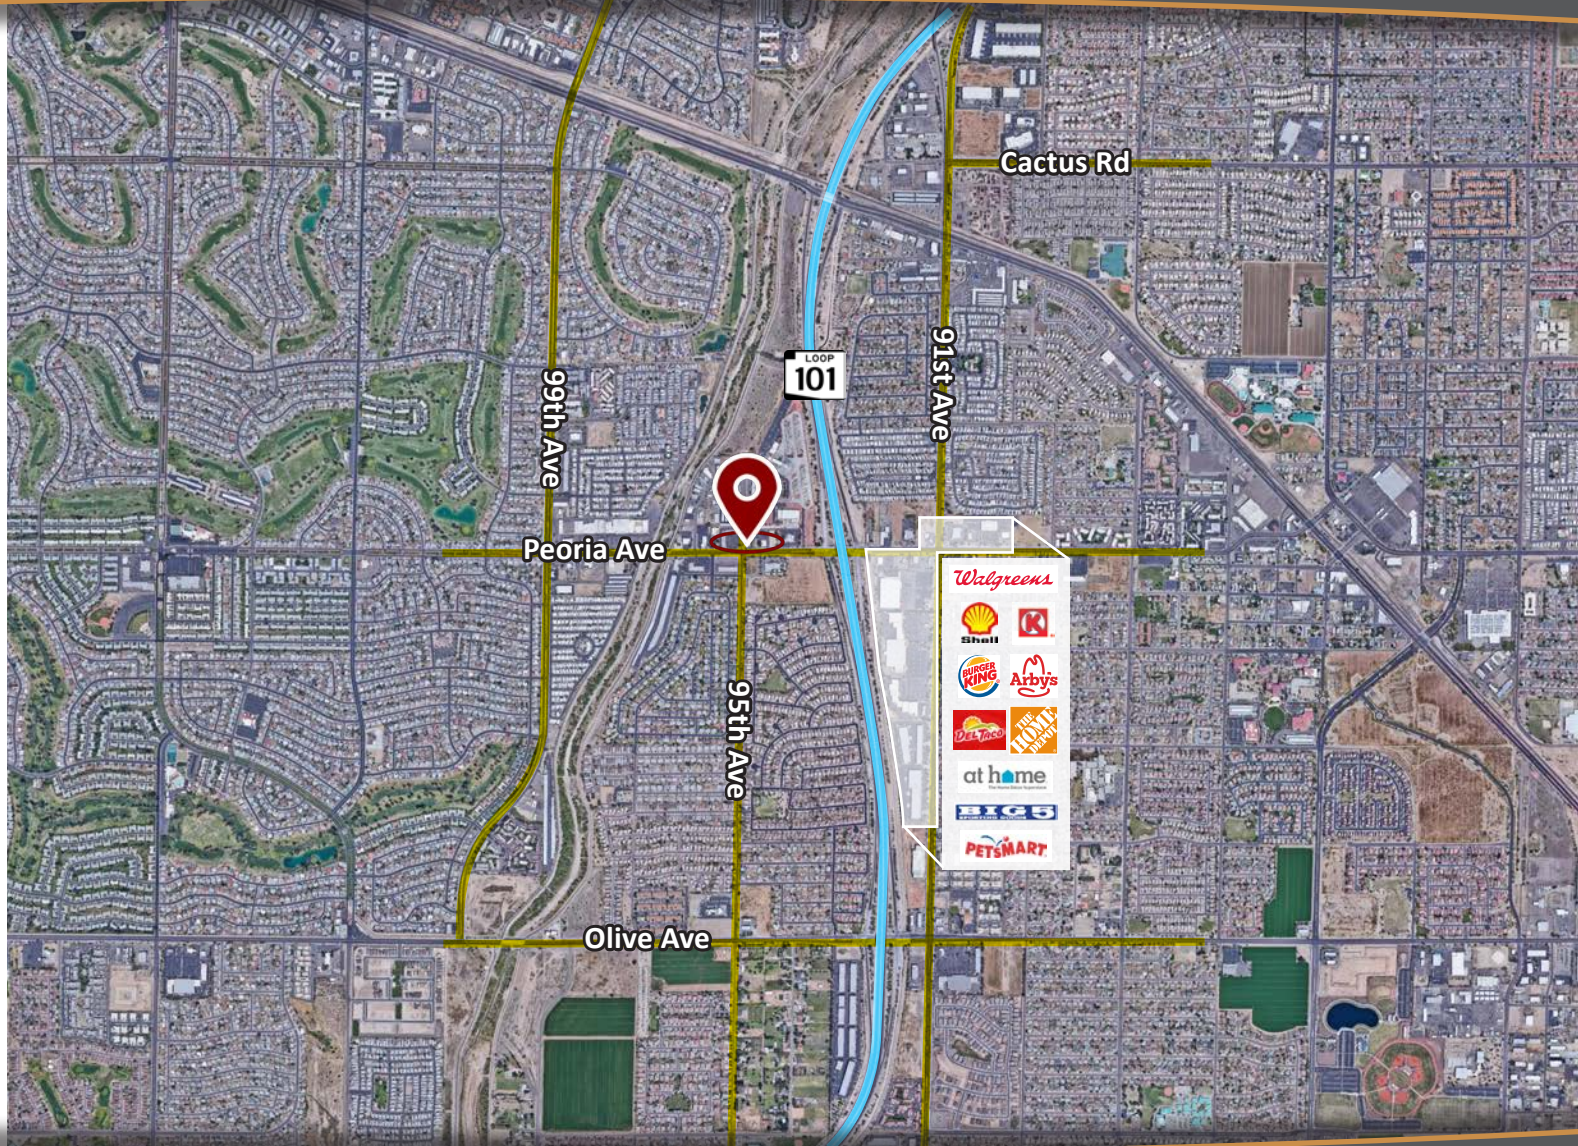

TAMARACK PROFESSIONAL PLAZA

9460 West Peoria Ave • Peoria, AZ 85345

OFFICE
FOR LEASE

Phill Tomlinson
D 480.522.2800
M 480.330.8897
ptomlinson@cpiaz.com

Kevin Spicer
D 480.522.2796
M 623.332.9664
kspicer@cpiaz.com

COMMERCIAL PROPERTIES INC.

Locally Owned. Globally Connected. CRPAC International

TEMPE: 2323 W. University Drive, Tempe, AZ 85281 | 480.966.2301
SCOTTSDALE: 8777 N. Gainey Center Dr., Suite 245, Scottsdale, AZ 85258 | www.cpiaz.com