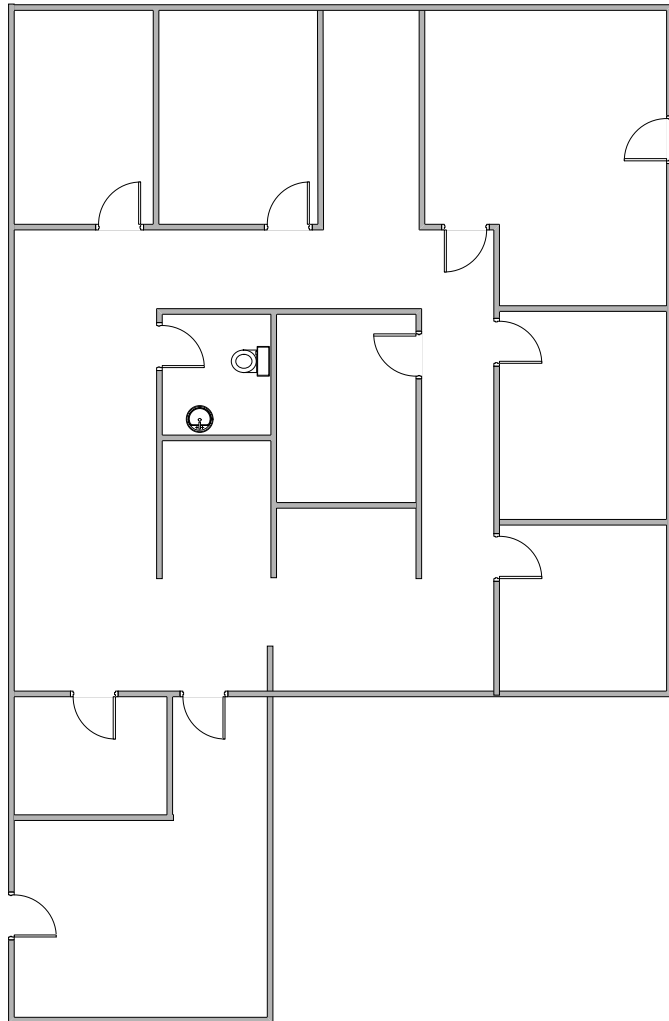

TAMARACK PROFESSIONAL PLAZA

9460 West Peoria Ave • Peoria, AZ 85345

OFFICE
FOR LEASE

SUITE A

FORMER
VET CLINIC