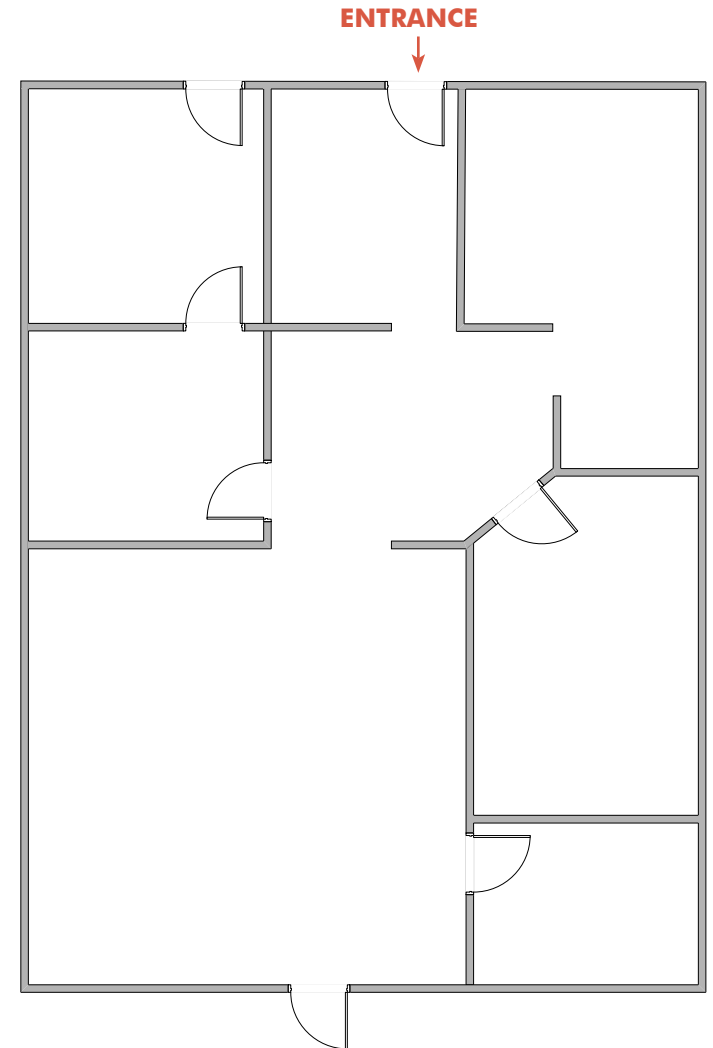

TAMARACK PROFESSIONAL PLAZA

9460 West Peoria Ave • Peoria, AZ 85345

OFFICE
FOR LEASE

SUITE A

FORMER
VET CLINIC

SUITE F

Phill Tomlinson
D 480.522.2800
M 480.330.8897
ptomlinson@cpiaz.com

Kevin Spicer
D 480.522.2796
M 623.332.9664
kspicer@cpiaz.com