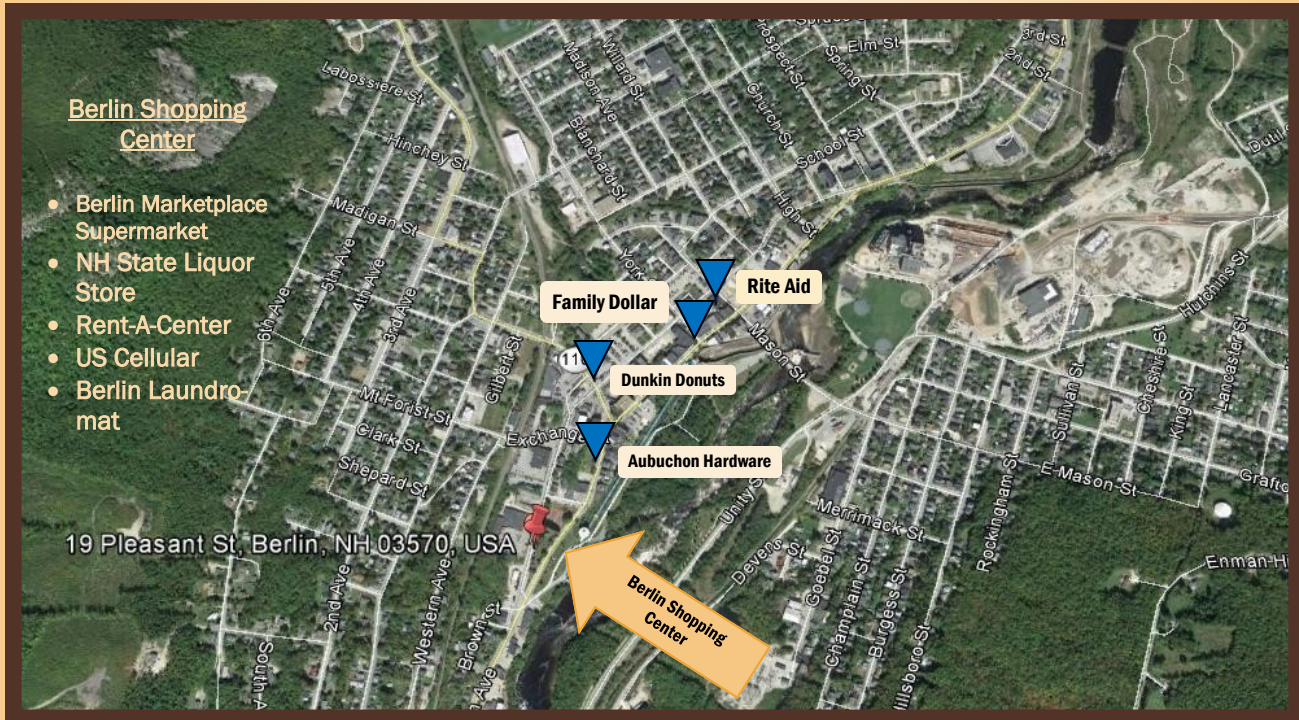

BERLIN SHOPPING CENTER

K Corporation
Jane Rothman
877-338-3313 / jane@kcorporation.com