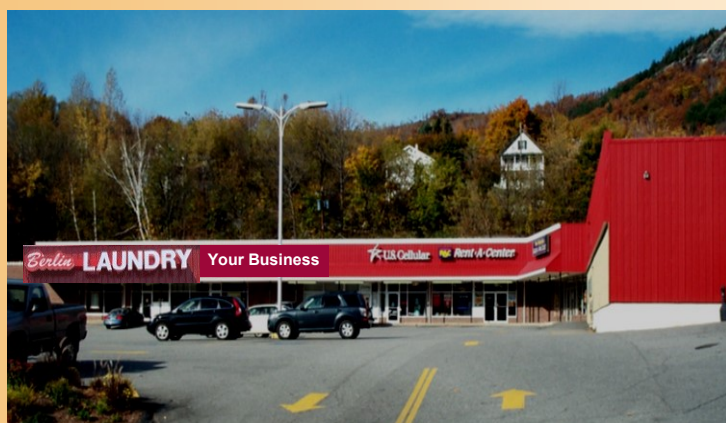

BERLIN SHOPPING CENTER

19 PLEASANT STREET BERLIN, NEW HAMPSHIRE 03570

- ◆ 30,000 square foot shopping center anchored by Berlin Marketplace Supermarket
- ◆ 100 parking spaces on-site, rare for downtown Berlin
- ◆ Very strong retail location at the entrance of downtown Berlin
- ◆ Only supermarket anchored shopping center in the downtown area
- ◆ 800-2,400 SF space next to brand new Laundromat.
- ◆ Join Berlin Marketplace, NH State Liquor Store, Rent-A-Center, US Cellular, and the NEW Berlin Laundromat.