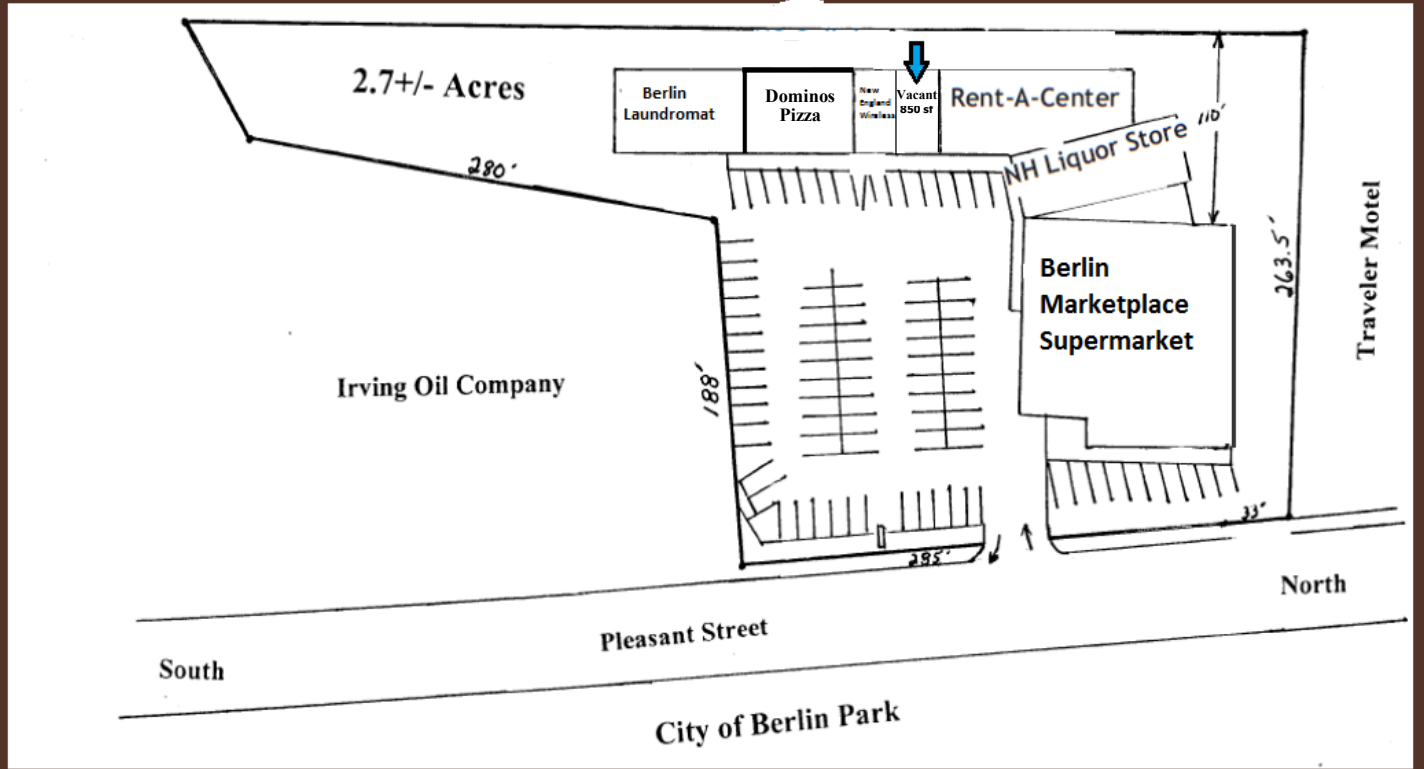

BERLIN SHOPPING CENTER

K Corporation
Jane Rothman
877-338-3313 / jane@kcorporation.com