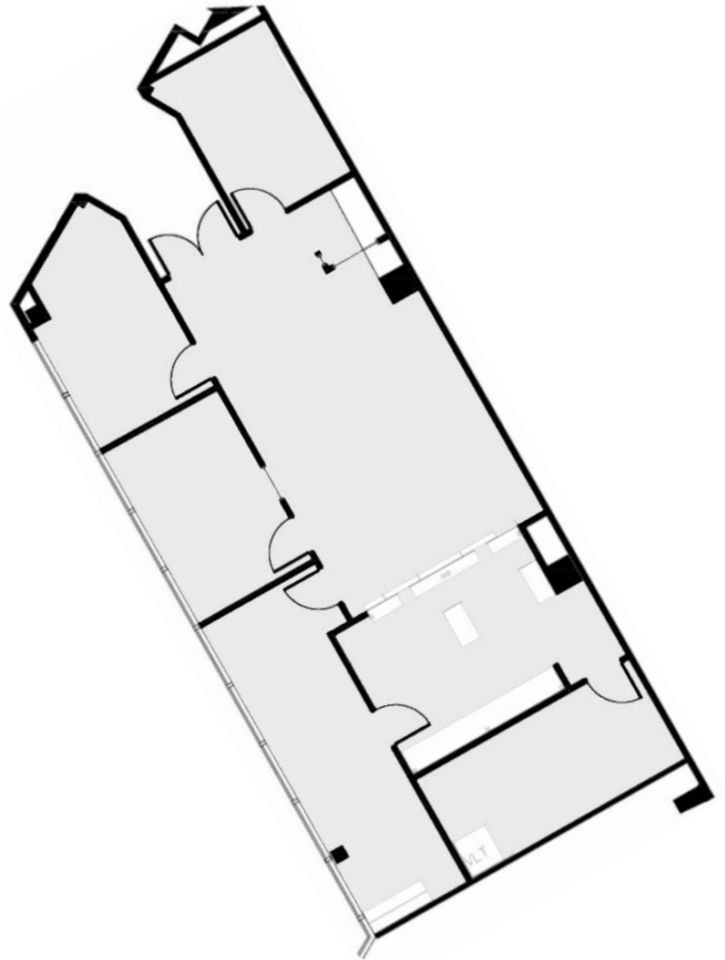

## SUITE DETAILS

Suite	E102
Sq. Ft.	1,885
Floor	1
View	Interior
Entrances	1
Reception	0
Conference Room	1
Offices	2
Kitchen	1
Bullpen	1
Storage Closet	1
Electrical Room	0
Server Room	0
Supplemental HVAC	0