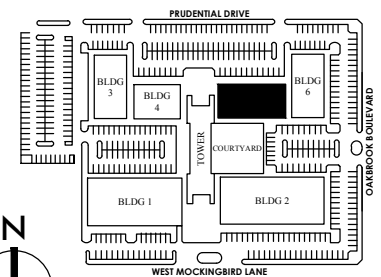

BUILDING 5

SUITE 500
XXXX RSF

KOLBY DICKERSON
214.534.1599
kdickerson@txreproperties.com

JUSTIN SMITH
214.207.7173
jsmith@txreproperties.com

KEY PLAN

MOCKINGBIRD OFFICE PARK

1545 Mockingbird Lane, Dallas, TX 75235